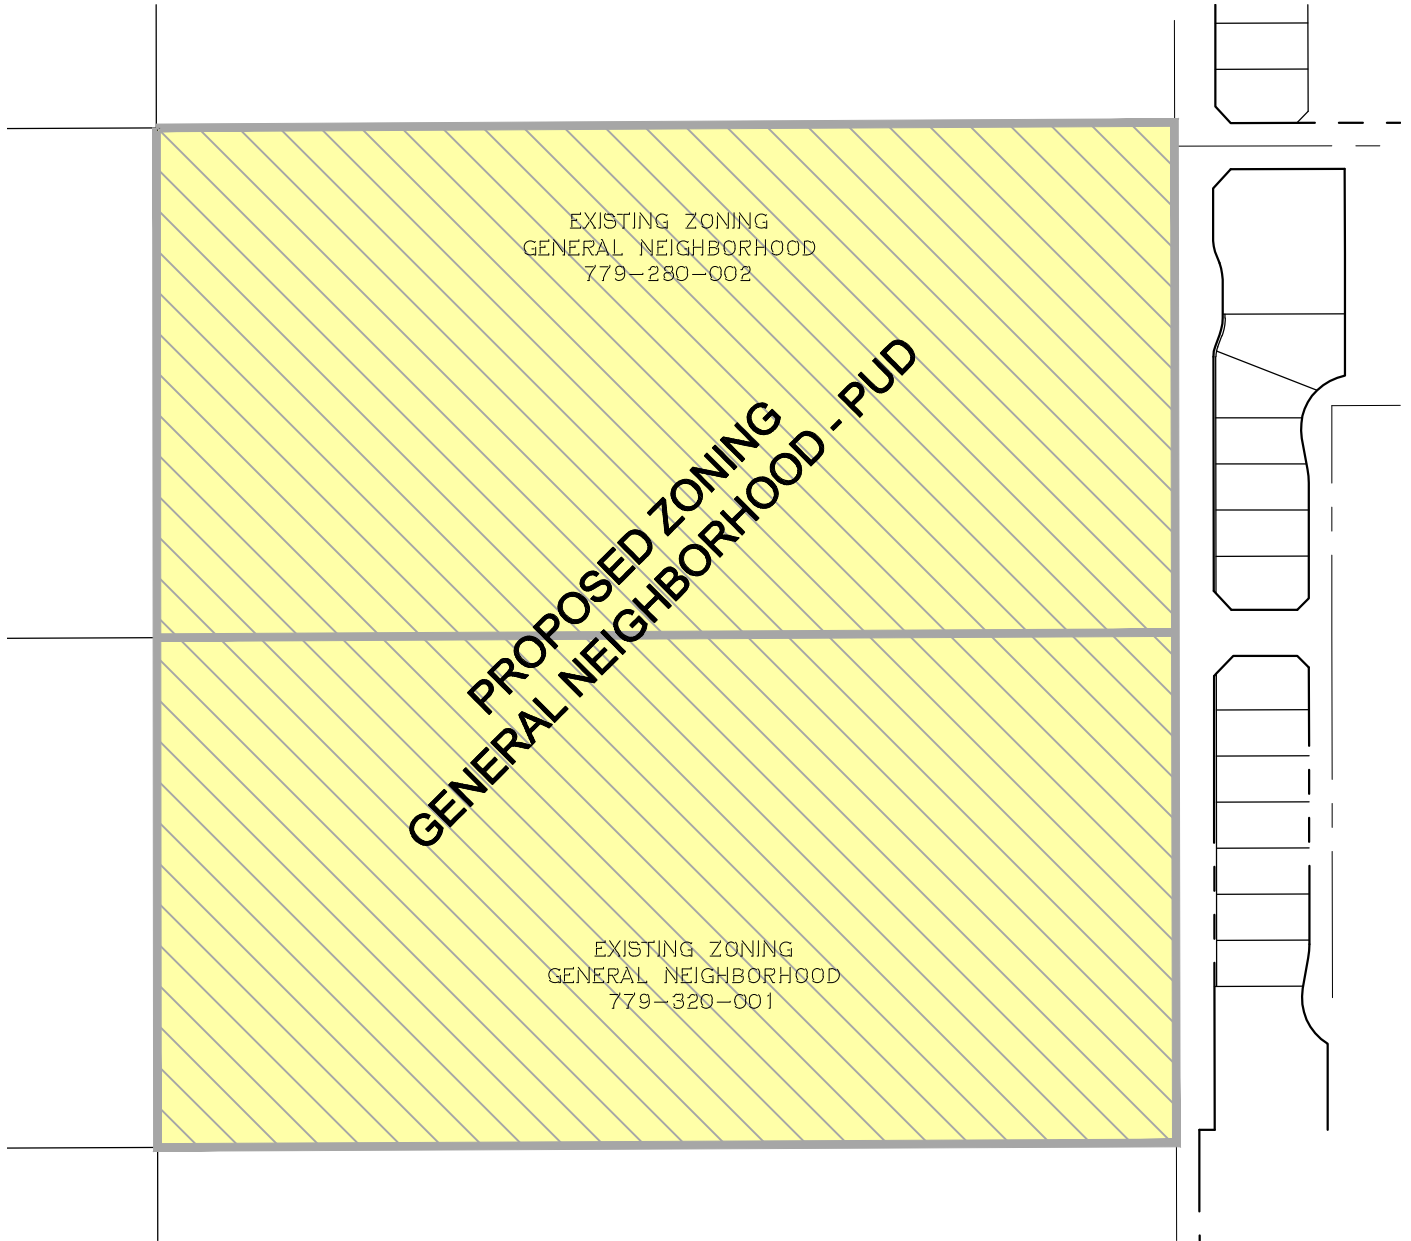

TENTATIVE TRACT NO. 38557

PULTE HOMES - SEVILLA II
CZ NO. 22-05 CHANGE OF ZONE EXHIBIT
COACHELLA, CALIFORNIA

EXISTING ZONING; GENERAL NEIGHBORHOOD

PROPOSED ZONING; GENERAL NEIGHBORHOOD - PUD