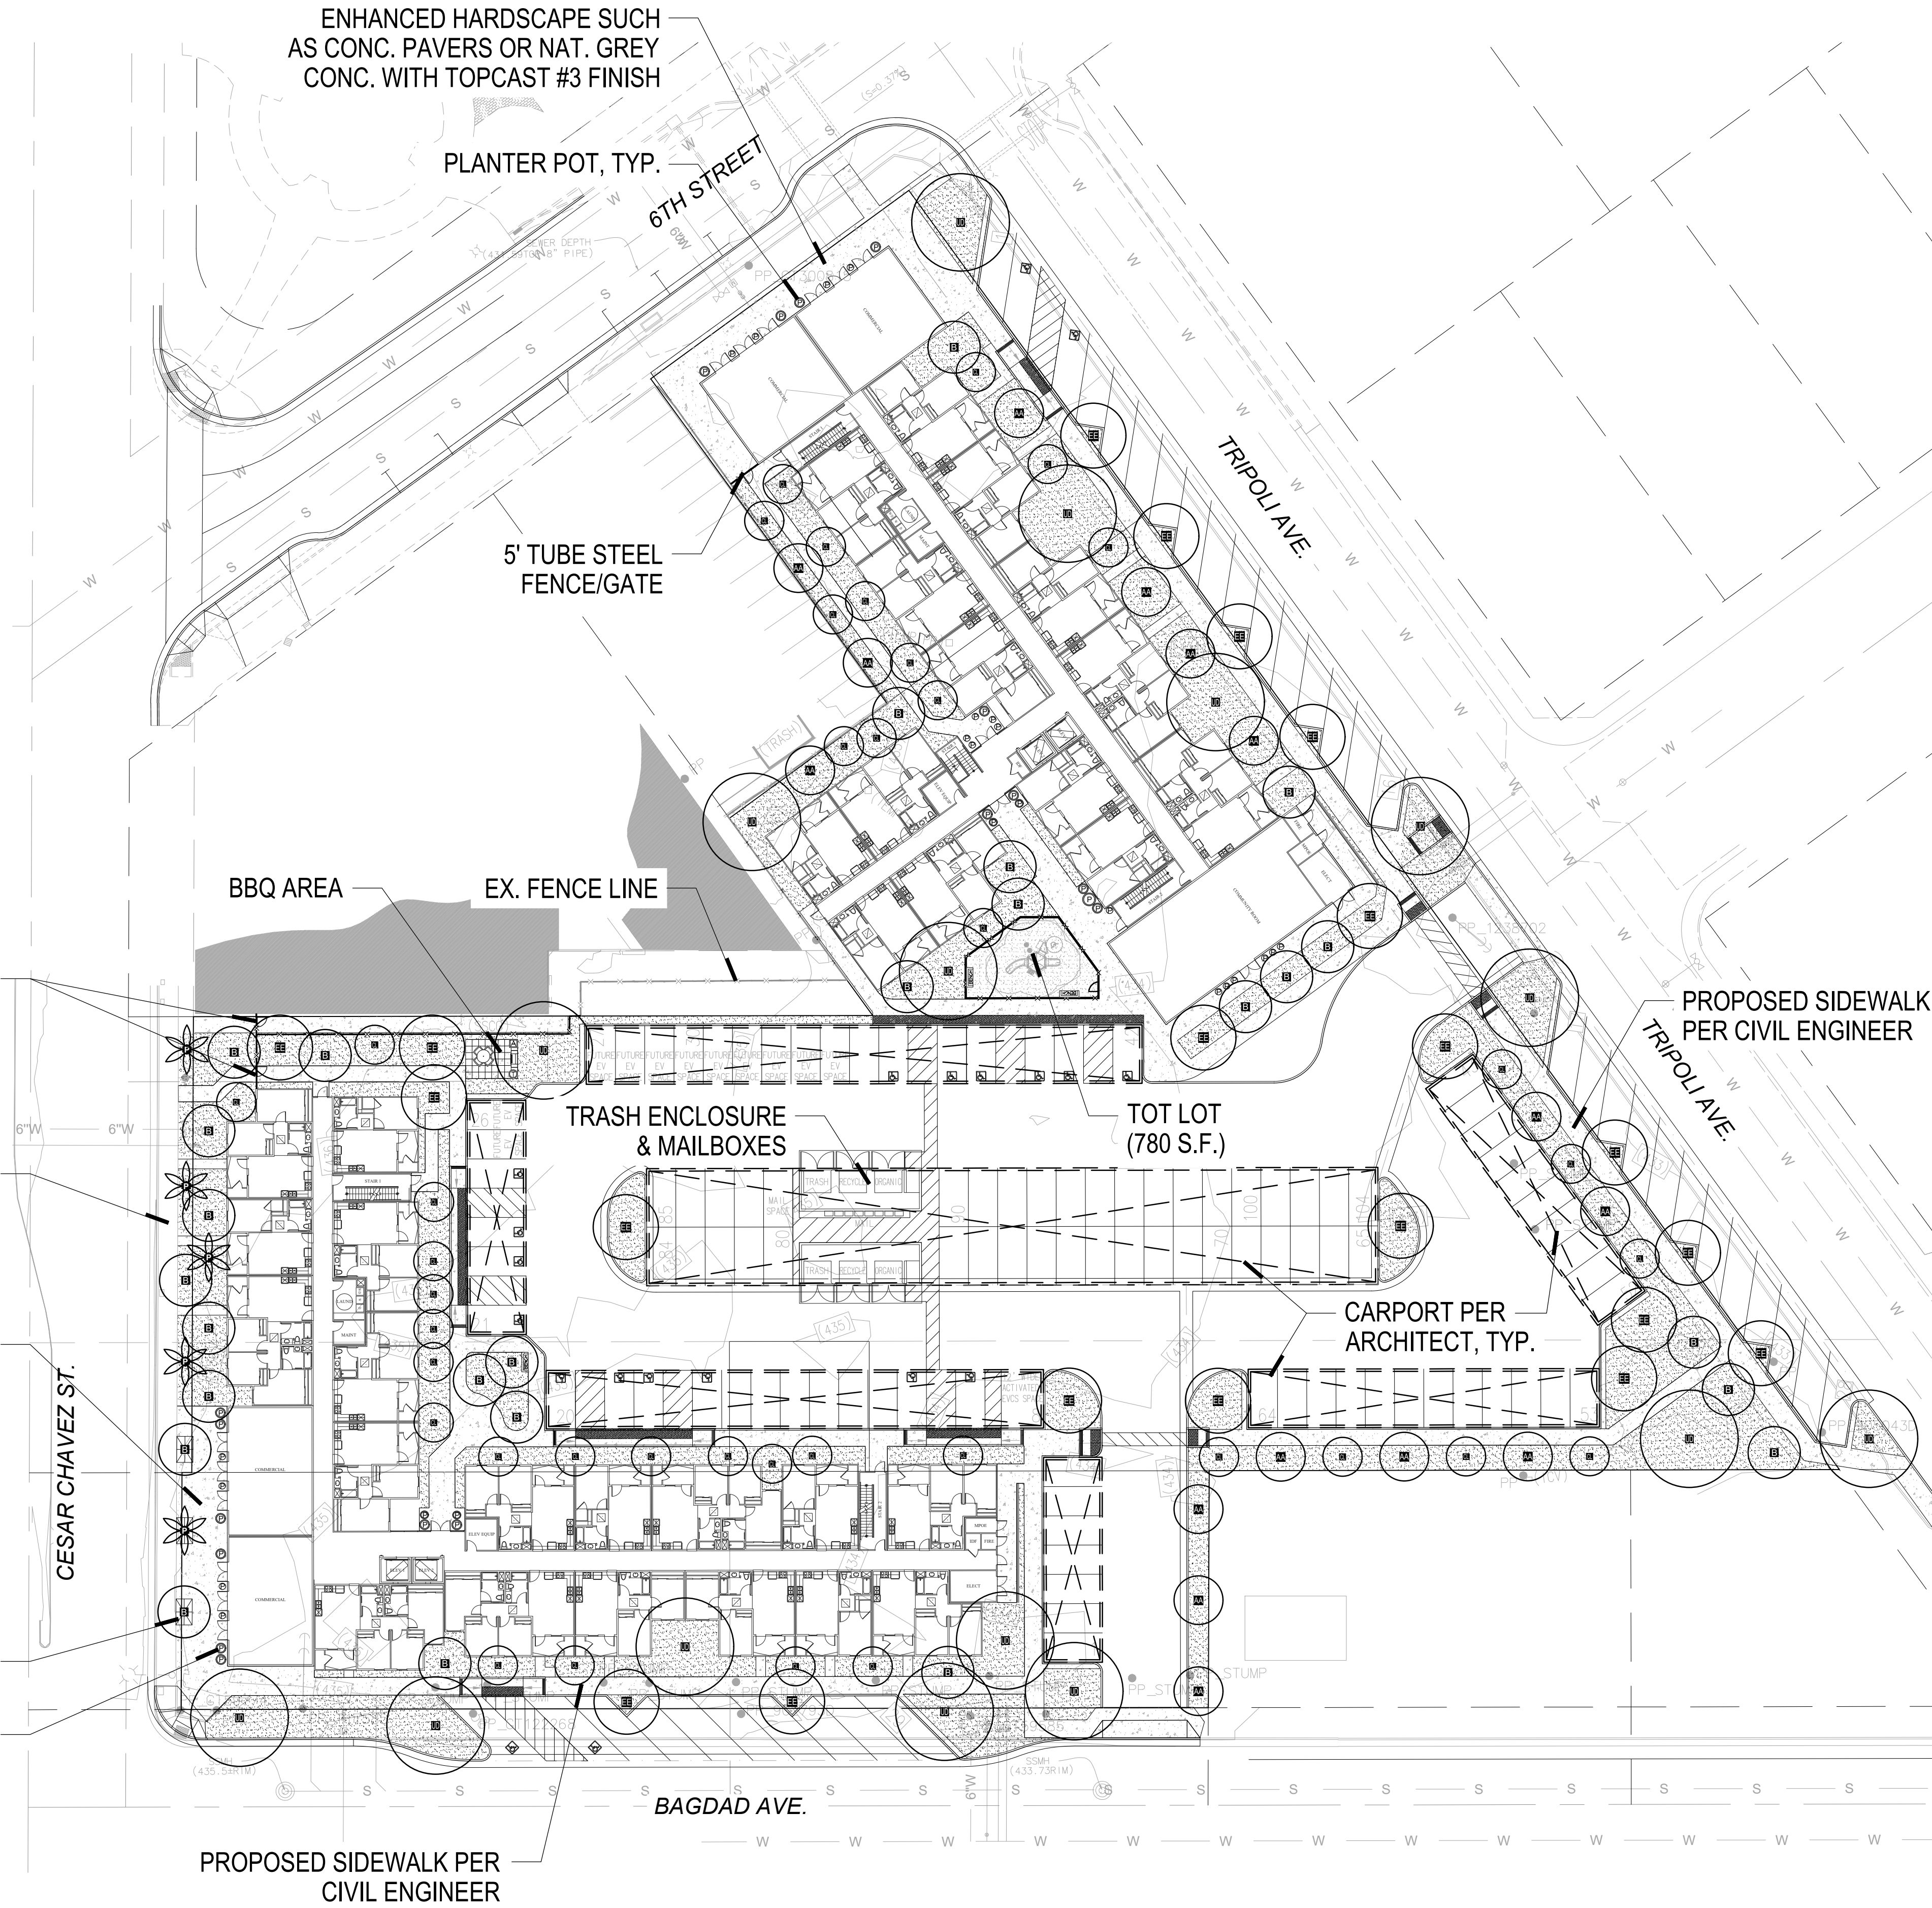

NOTE: TREE PLANTING HEIGHT A MIN. OF 7'

PLANT SCHEDULE

TREES	BOTANICAL NAME	COMMON NAME	SIZE	WUCOLS
	ACACIA ANEURA	MULGA	24"BOX	L
	BAUHINIA X BLAKEANA	HONG KONG ORCHID TREE	24"BOX	M
	CHILOPSIS L. 'TIMELESS BEAUTY'	DESERT WILLOW	24"BOX	VL
	EBENOPSIS EBANO	TEXAS EBONY	24" BOX	L
	ULMUS PARVIFOLIA 'DRAKE'	DRAKE ELM	24"BOX	M
PALM TREES	BOTANICAL NAME	COMMON NAME	SIZE	WUCOLS
	PHOENIX DACTYLIFERA 'MEDJOO'	DATE PALM	16' BTH	L
SHRUBS	BOTANICAL NAME	COMMON NAME	SIZE	WUCOLS
	ACACIA REDOLENS	BANK CATCLAW	5 GAL	VL
	BOUGAINVILLEA X 'OO-LA-LA'	OO-LA-LA BOUGAINVILLEA	5 GAL	L
	LEUCOPHYLLUM F. 'COMPACTA'	COMPACT TEXAS RANGER	5 GAL	L
	SALVIA LEUCANTHA	MEXICAN BUSH SAGE	5 GAL	L
GRASSES/GRASS-LIKE PLANTS	BOTANICAL NAME	COMMON NAME	SIZE	WUCOLS
	PENNISETUM S. 'CUPREUM'	FOUNTAIN GRASS	5 GAL	L
SUCCULENTS	BOTANICAL NAME	COMMON NAME	SIZE	WUCOLS
	AGAVE DESMETTIANA	DWARF CENTURY PLANT	5 GAL	L
	AGAVE X 'BLUE FLAME'	BLUE FLAME AGAVE	5 GAL	L
	CALANDRINIA SPECTABILIS	PINK CALANDRINIA	1 GAL	L
	DASYLIRION LONGISSIMUM	TOOTHLESS DESERT SPOON	5 GAL	VL
	HESPERALOE PARVIFLORA	RED YUCCA	5 GAL	VL
GROUND COVERS	BOTANICAL NAME	COMMON NAME	SIZE	WUCOLS
		3/4" DECORATIVE PEA GRAVEL (OR LARGER)		SQ. FT.

NOTE: TREE PLANTING HEIGHT A MIN. OF 7'

PLANT SCHEDULE

TREES

BOTANICAL NAME	COMMON NAME	SIZE	WUCOLS
ACACIA ANEURA	MULGA	24"BOX	L
BAUHINIA X BLAKEANA	HONG KONG ORCHID TREE	24"BOX	M
CHILOPSIS L. 'TIMELESS BEAUTY'	DESERT WILLOW	24"BOX	VL
EBENOPSIS EBANO	TEXAS EBONY	24" BOX	L
ULMUS PARVIFOLIA 'DRAKE'	DRAKE ELM	24"BOX	M

PALM TREES

BOTANICAL NAME	COMMON NAME	SIZE	WUCOLS
PHOENIX DACTYLIFERA 'MEDJOOL'	DATE PALM	16' BTH	L

SHRUBS

BOTANICAL NAME	COMMON NAME	SIZE	WUCOLS
ACACIA REDOLENS	BANK CATCLAW	5 GAL	VL
BOUGAINVILLEA X 'OO-LA-LA'	OO-LA-LA BOUGAINVILLEA	5 GAL	L
LEUCOPHYLLUM F. 'COMPACTA'	COMPACT TEXAS RANGER	5 GAL	L
SALVIA LEUCANTHA	MEXICAN BUSH SAGE	5 GAL	L

GROUND COVERS

BOTANICAL NAME	COMMON NAME	SIZE	WUCOLS
	3/4" DECORATIVE PEA GRAVEL (OR LARGER)		SQ. FT.

PROJECT NAME: October-04-2022