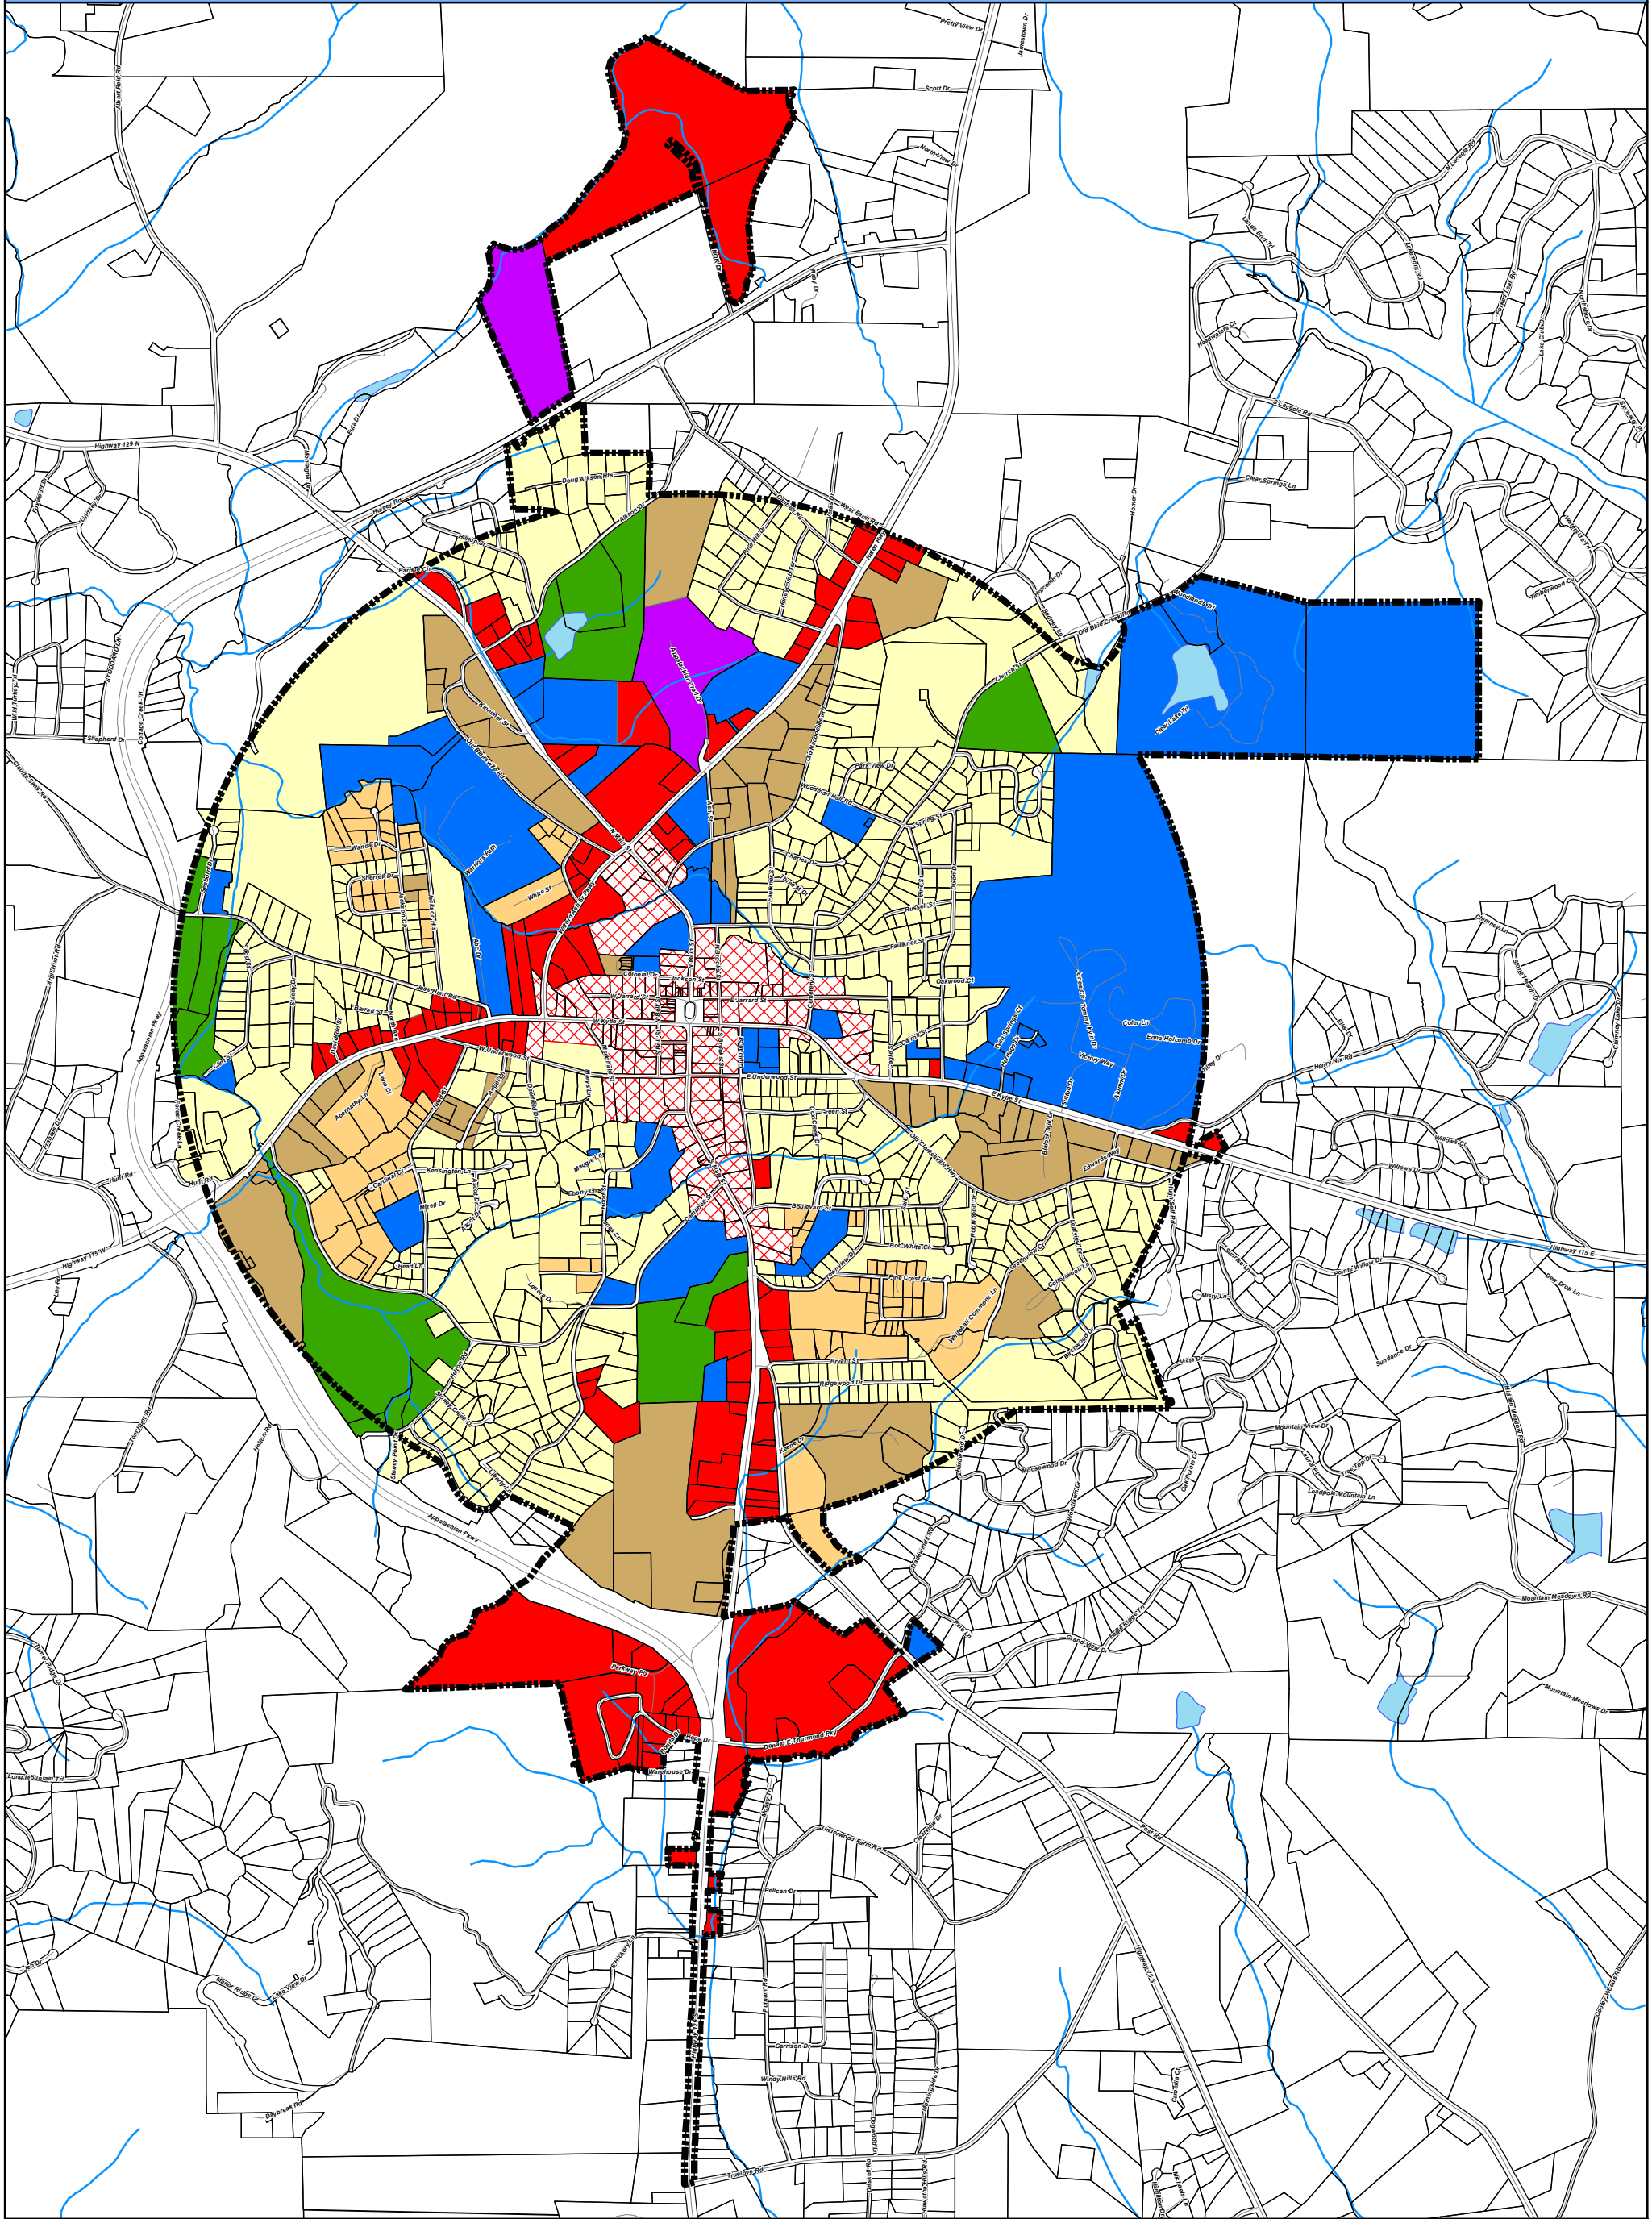

City of Cleveland Future Land Use Map

Legend

- | | | |
|----------------------|--|--|
| Municipal Boundary | Future Land Use
Residential - Single Family | Commercial - Central Business District |
| White County Parcels | Multi-Family Residential | Highway Commercial |
| Lakes and Ponds | Residential Historic | Public/Institutional |
| Rivers and Streams | Planned Unit Development - Comm/Res | Industrial |
| | | Agricultural - Green Space |