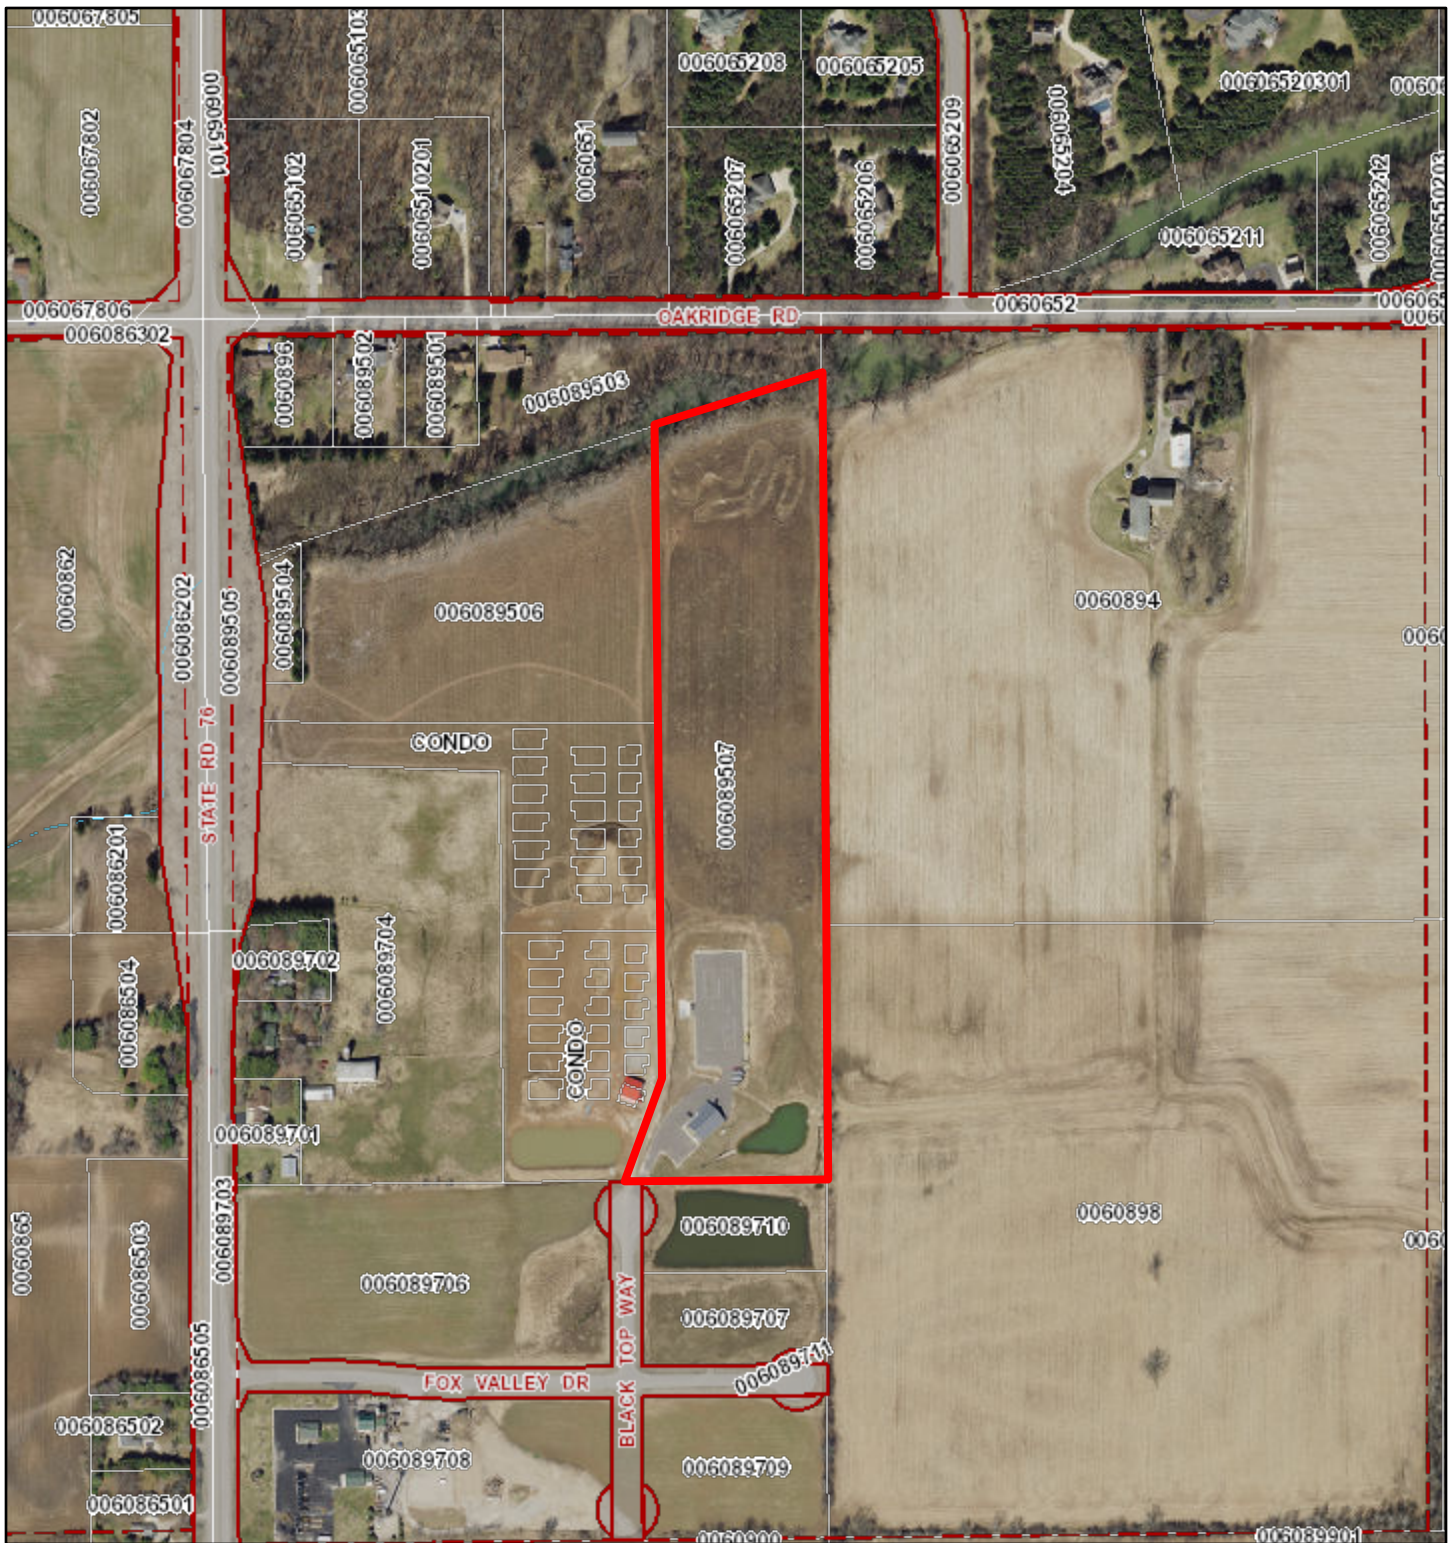

Houts CPR App Site Map

5/5/2023, 9:39:36 AM

1:4,975

- Official Mapped ROW Extension
- Adjacent Counties
- Lakes, Ponds and Rivers
- Navigable - Stream (unchecked)
- Navigable - Permanent (checked)
- Navigable - Intermittent (checked)
- Navigable - Stream (checked)
- Tax Parcel Boundary
- Road ROW

Winnebago County GIS, Imagery Date: April 2020