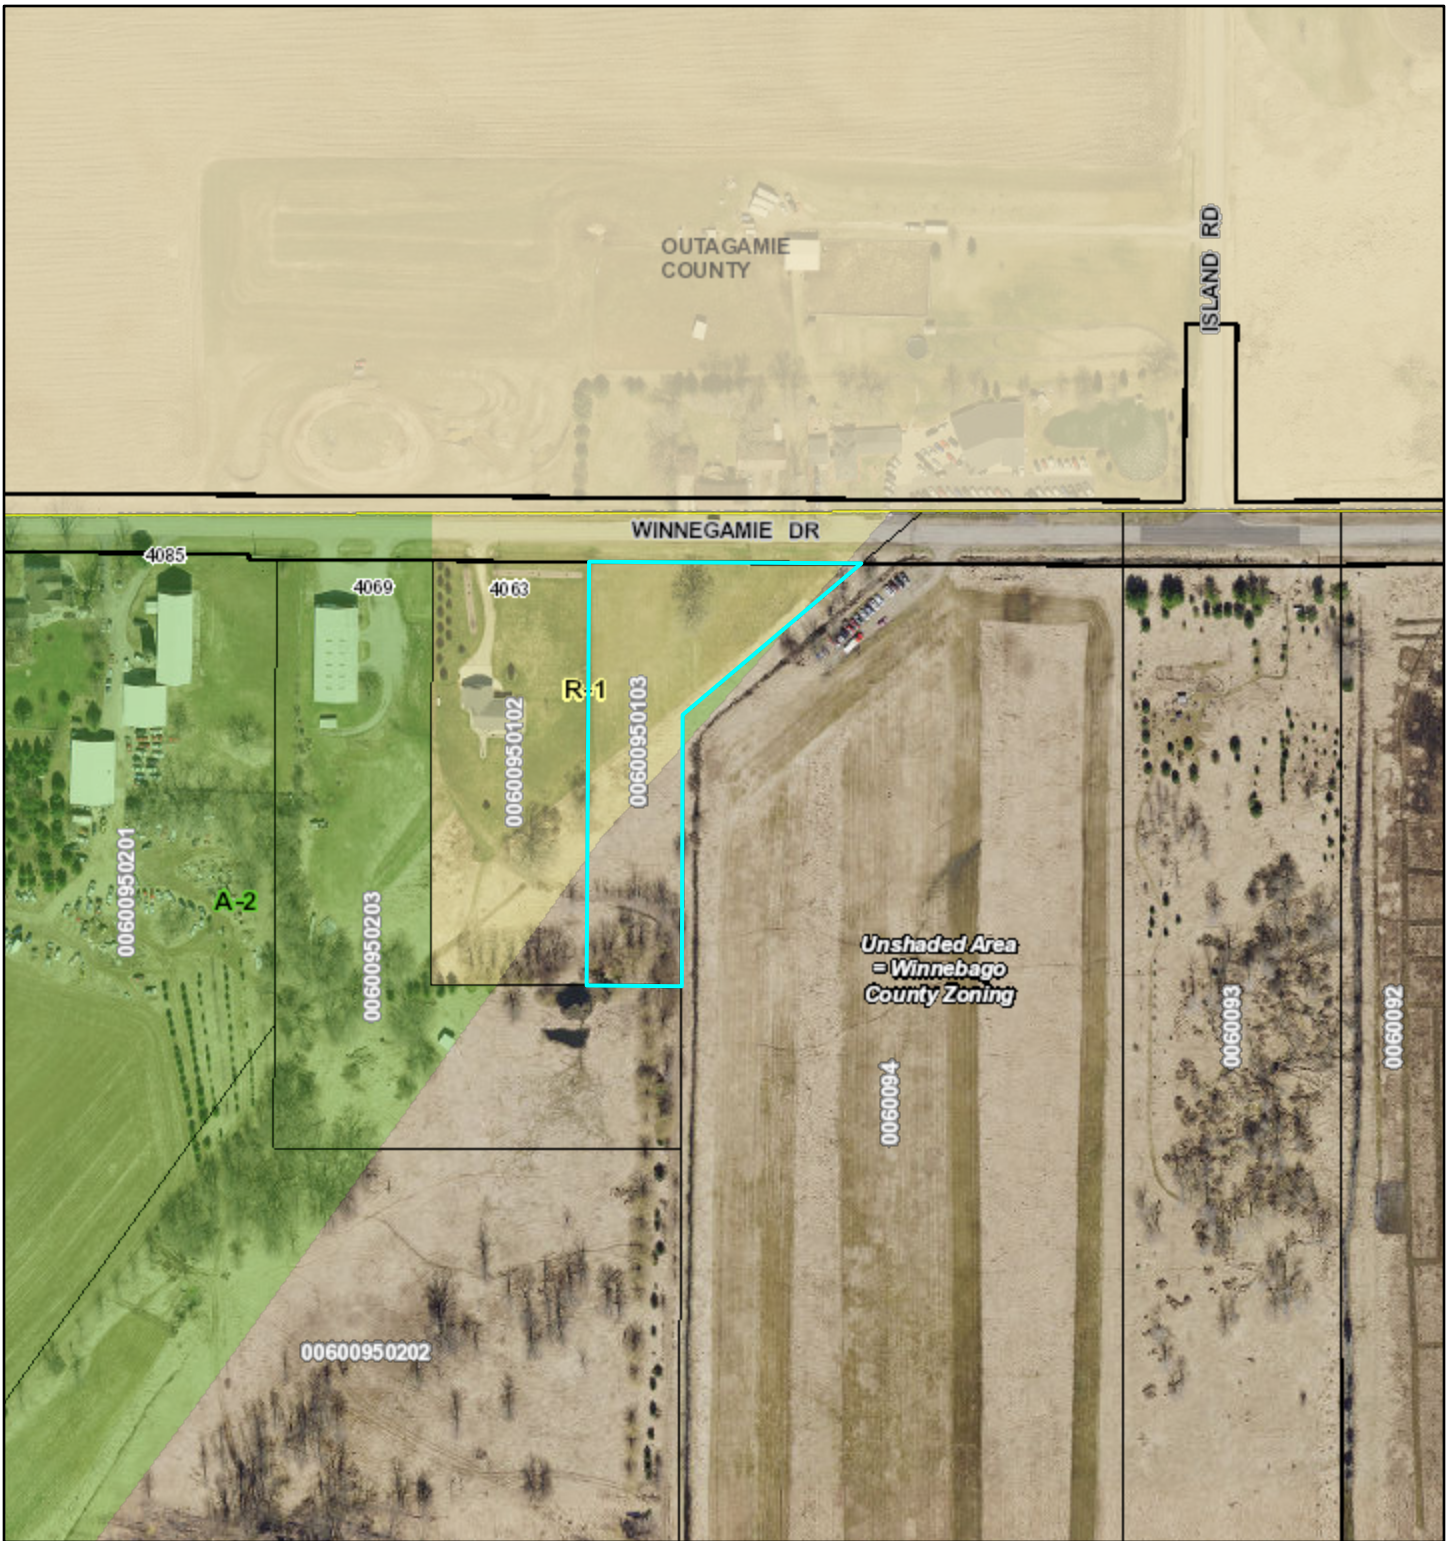

Nikodem Rezoning - Town Zoning Map

2/23/2024, 1:48:01 PM

1:2,953

District Code / Description	
 A-1 - Agribusiness	 R-8 - Manufactured Housing Community
 A-2 - General Agriculture	 PDD - Planned Development
 R-1 - Rural Residential	 B-1 - Local Service Business
 R-2 - Suburban Residential	 B-2 - Community Business
 R-3 - Two-Family Residential	 B-3 - General Business
 R-4 - Multifamily Residential	 P-I - Public Institutional
	 I-1 - Light Industrial

Winnebago County GIS, Imagery Date: April 2020