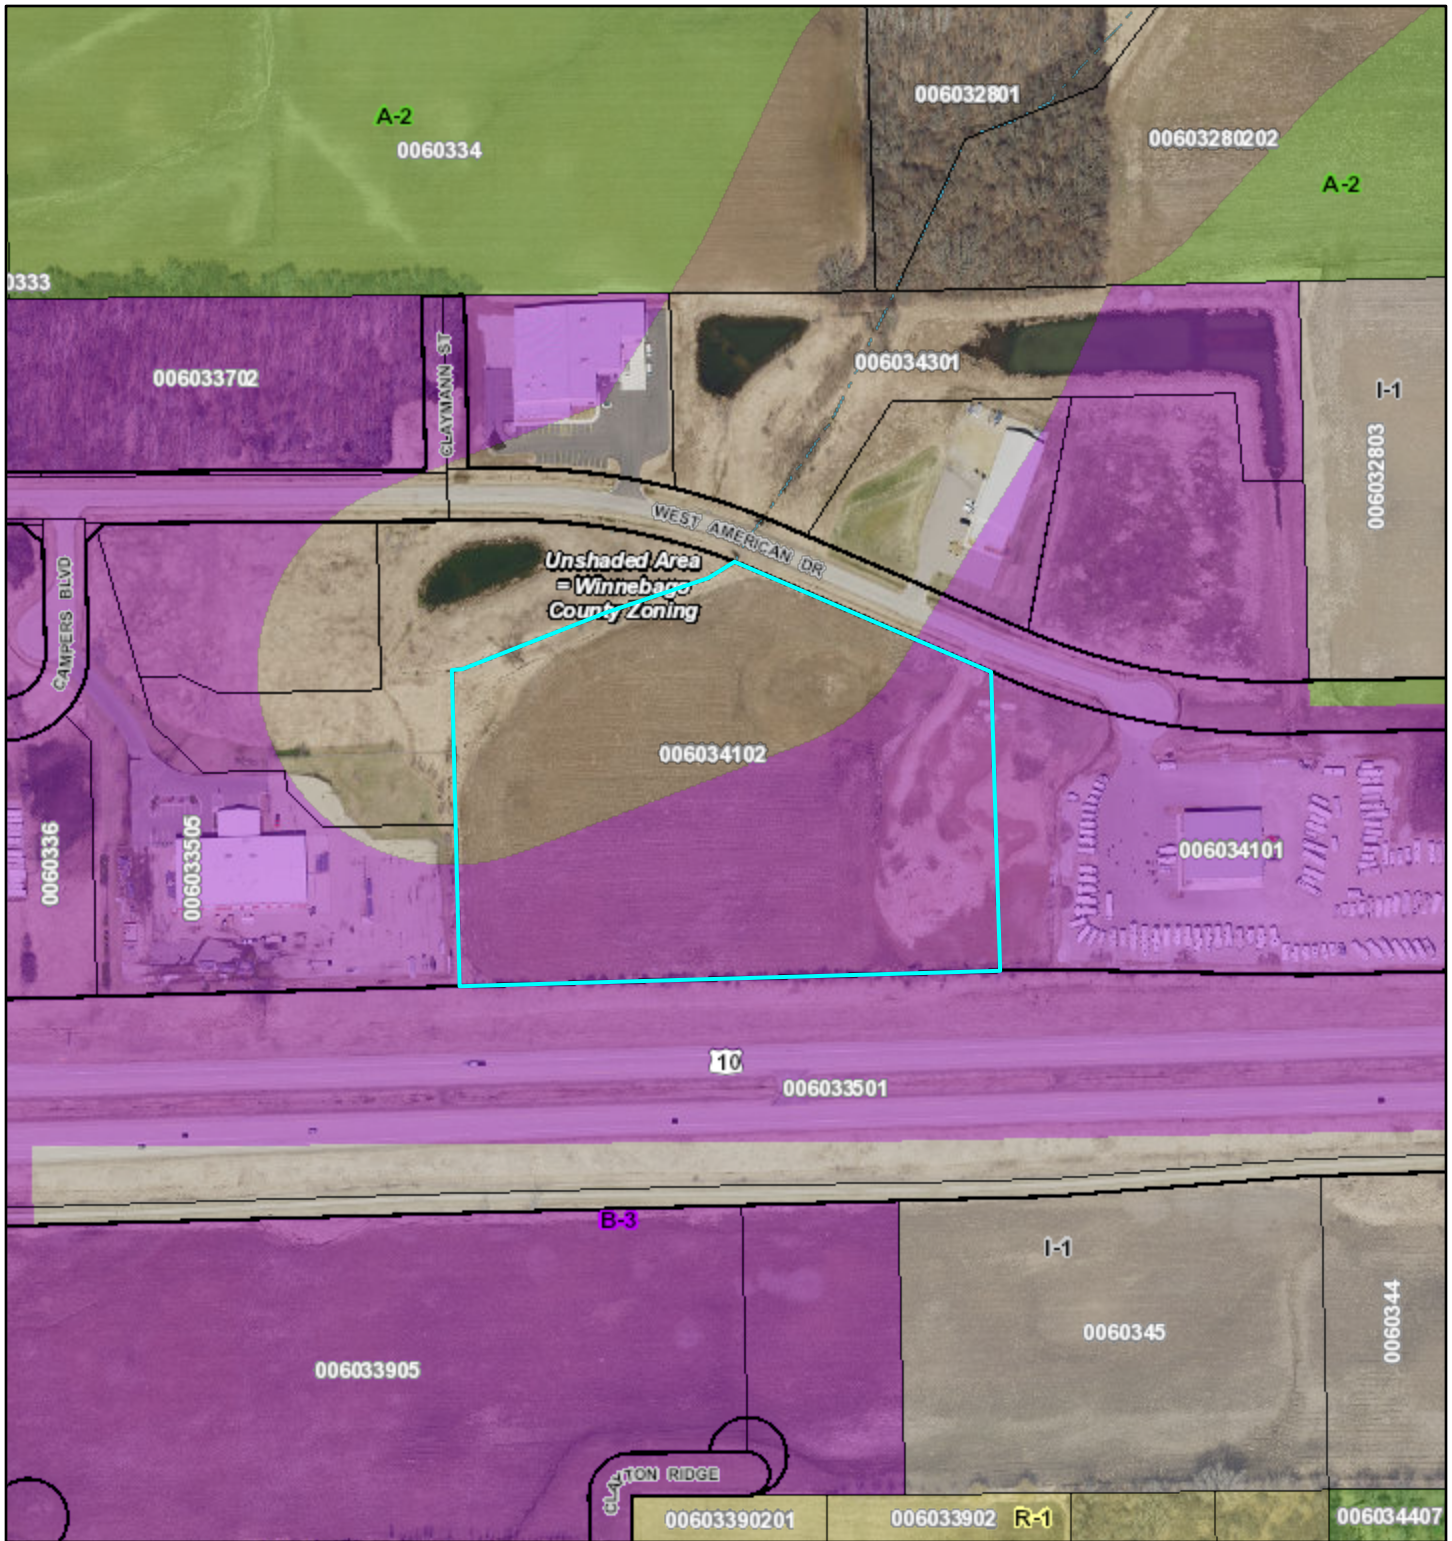

Valley Truck Leasing CUP/SPR - Town Zoning Map

12/6/2023, 3:50:45 PM

1:3,555

District Code / Description

- A-1 - Agribusiness
- A-2 - General Agriculture
- R-1 - Rural Residential
- R-2 - Suburban Residential
- R-3 - Two-Family Residential
- R-4 - Multifamily Residential

- R-8 - Manufactured Housing Community
- PDD - Planned Development
- B-1 - Local Service Business
- B-2 - Community Business
- B-3 - General Business
- P-1 - Public Institutional
- I-1 - Light Industrial

Winnebago County GIS, Imagery Date: April 2020