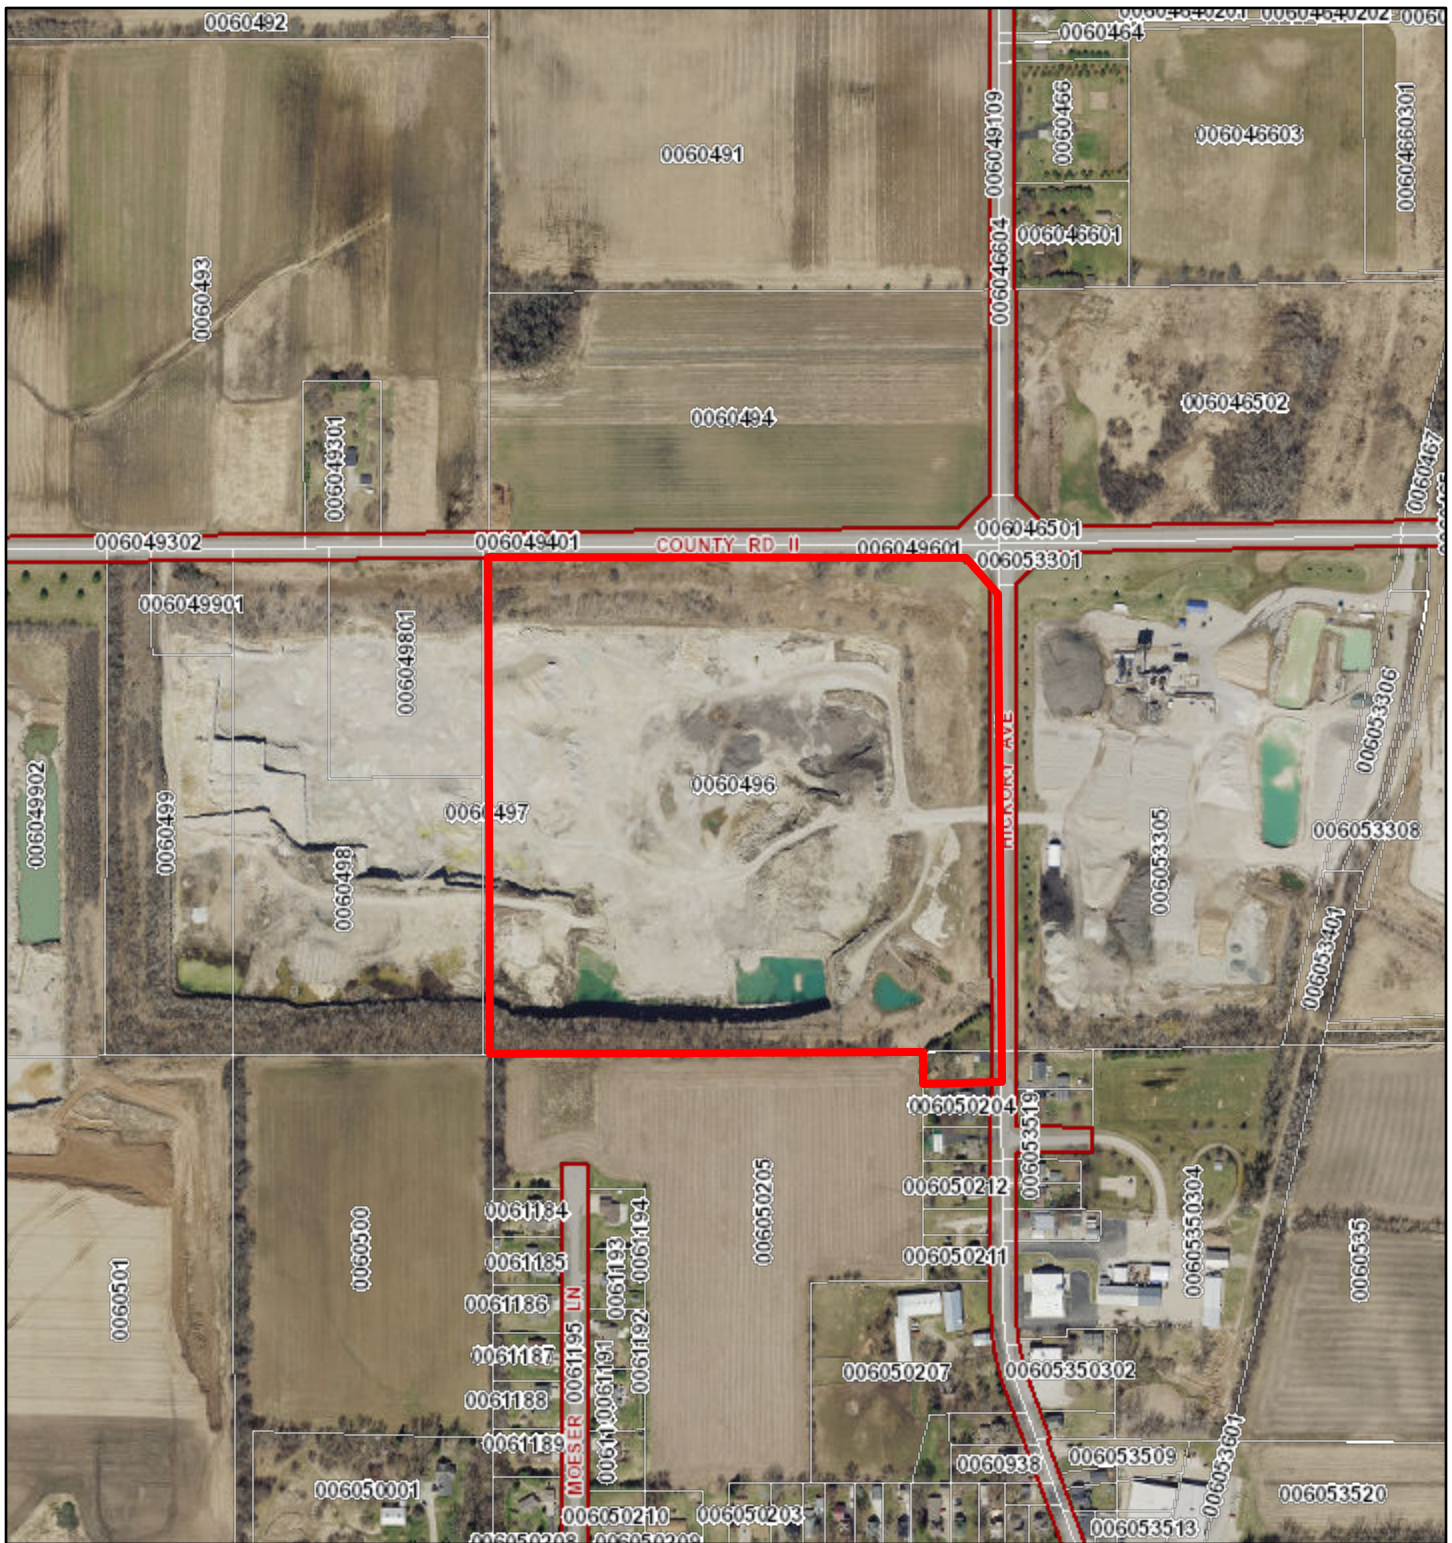

Kottke/NE Asphalt Site Map 2

6/7/2023, 2:43:30 PM

1:6,002

- | | |
|--------------------------------------|------------------------------------|
| Adjacent Counties | Navigable - Permanent (checked) |
| Lakes, Ponds and Rivers | Navigable - Intermittent (checked) |
| Navigable Waterways | |
| Navigable - Permanent (unchecked) | Tax Parcel Boundary |
| Navigable - Intermittent (unchecked) | Road ROW |
| Navigable - Stream (unchecked) | Municipal Boundary |

Winnebago County GIS, Imagery Date: April 2020