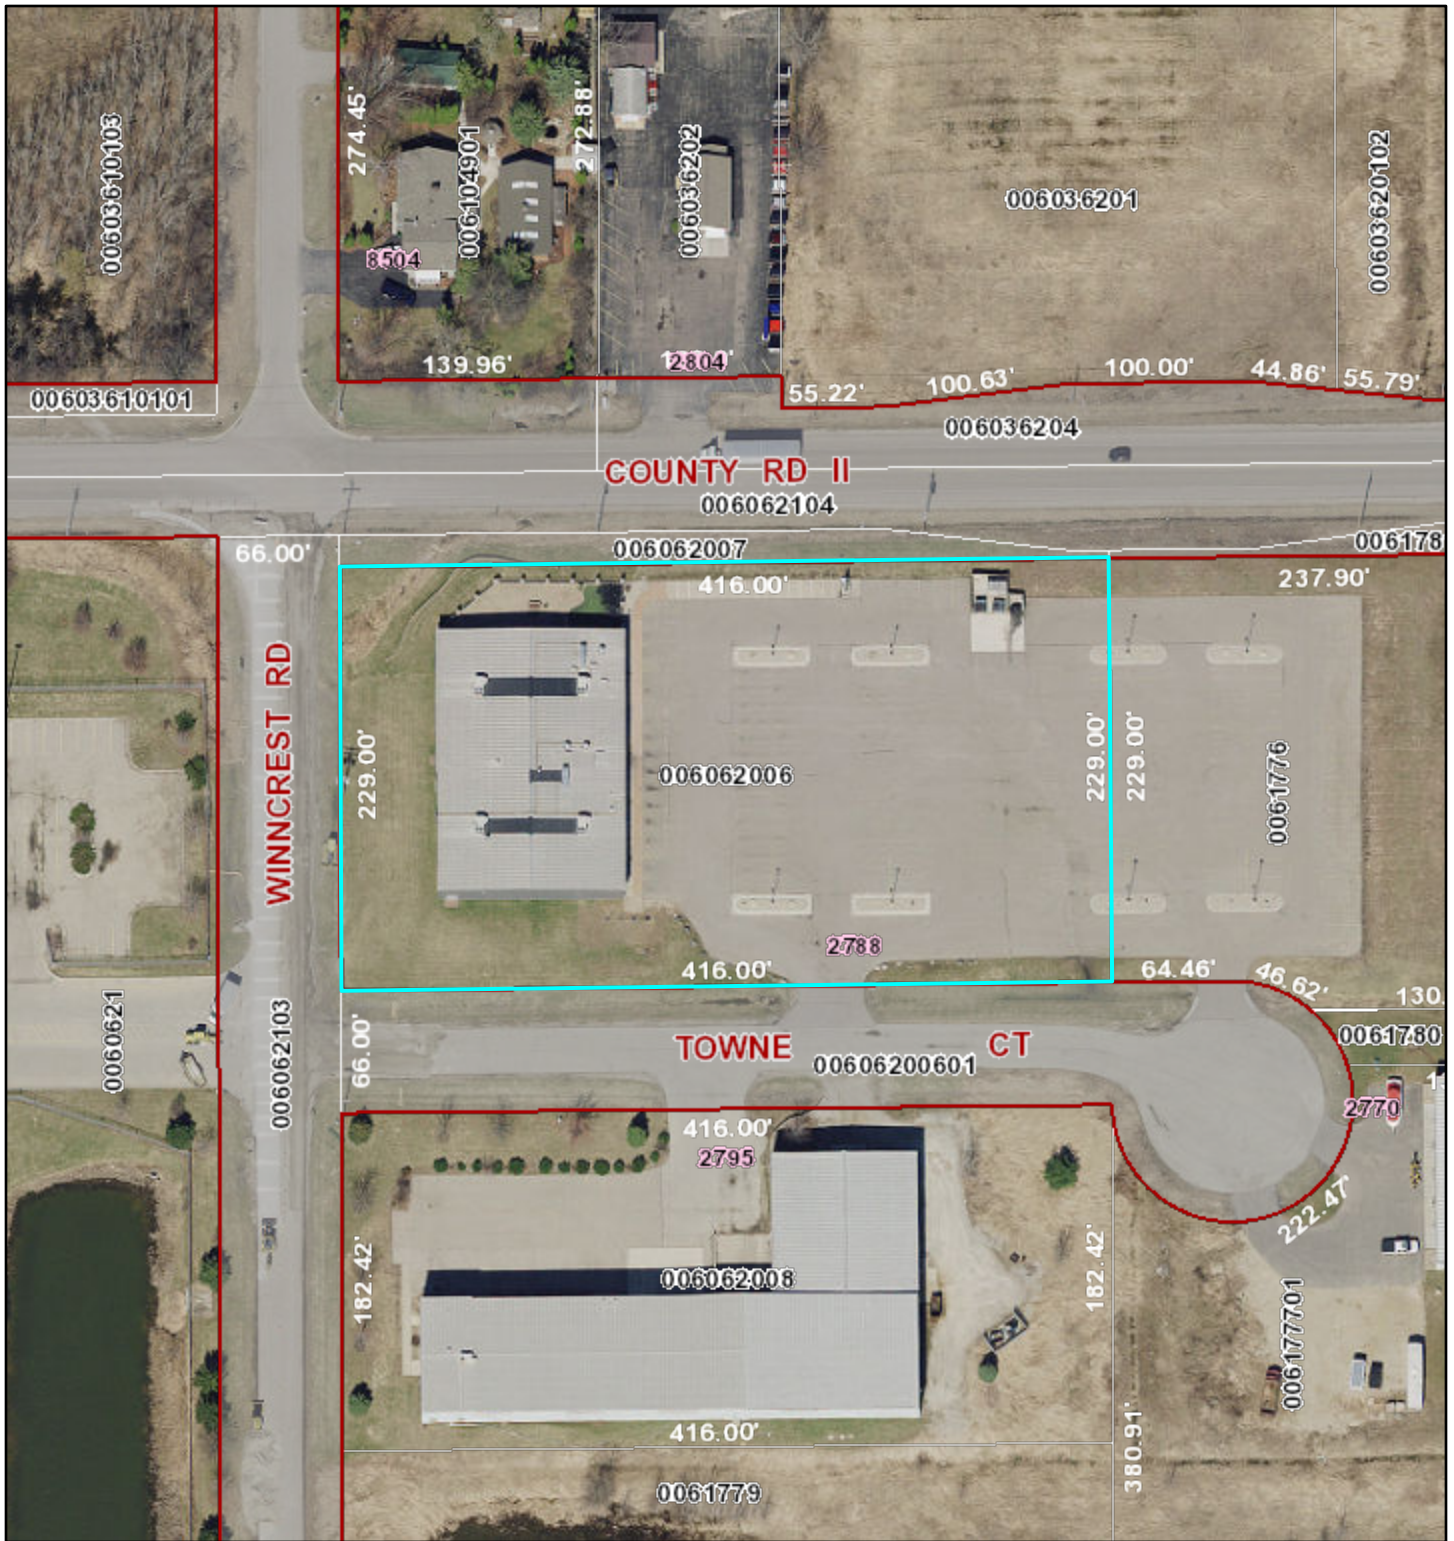

Positive Ventures LLC SPR App Site Map 1

6/9/2023, 10:34:00 AM

1:1,244

- Adjacent Counties
- Lakes, Ponds and Rivers
- Navigable - Permanent (checked)
- Navigable - Intermittent (checked)
- Navigable - Stream (checked)
- Navigable - Permanent (unchecked)
- Navigable - Intermittent (unchecked)
- Navigable - Stream (unchecked)
- Tax Parcel Boundary
- Road ROW

Winnebago County GIS, Imagery Date: April 2020