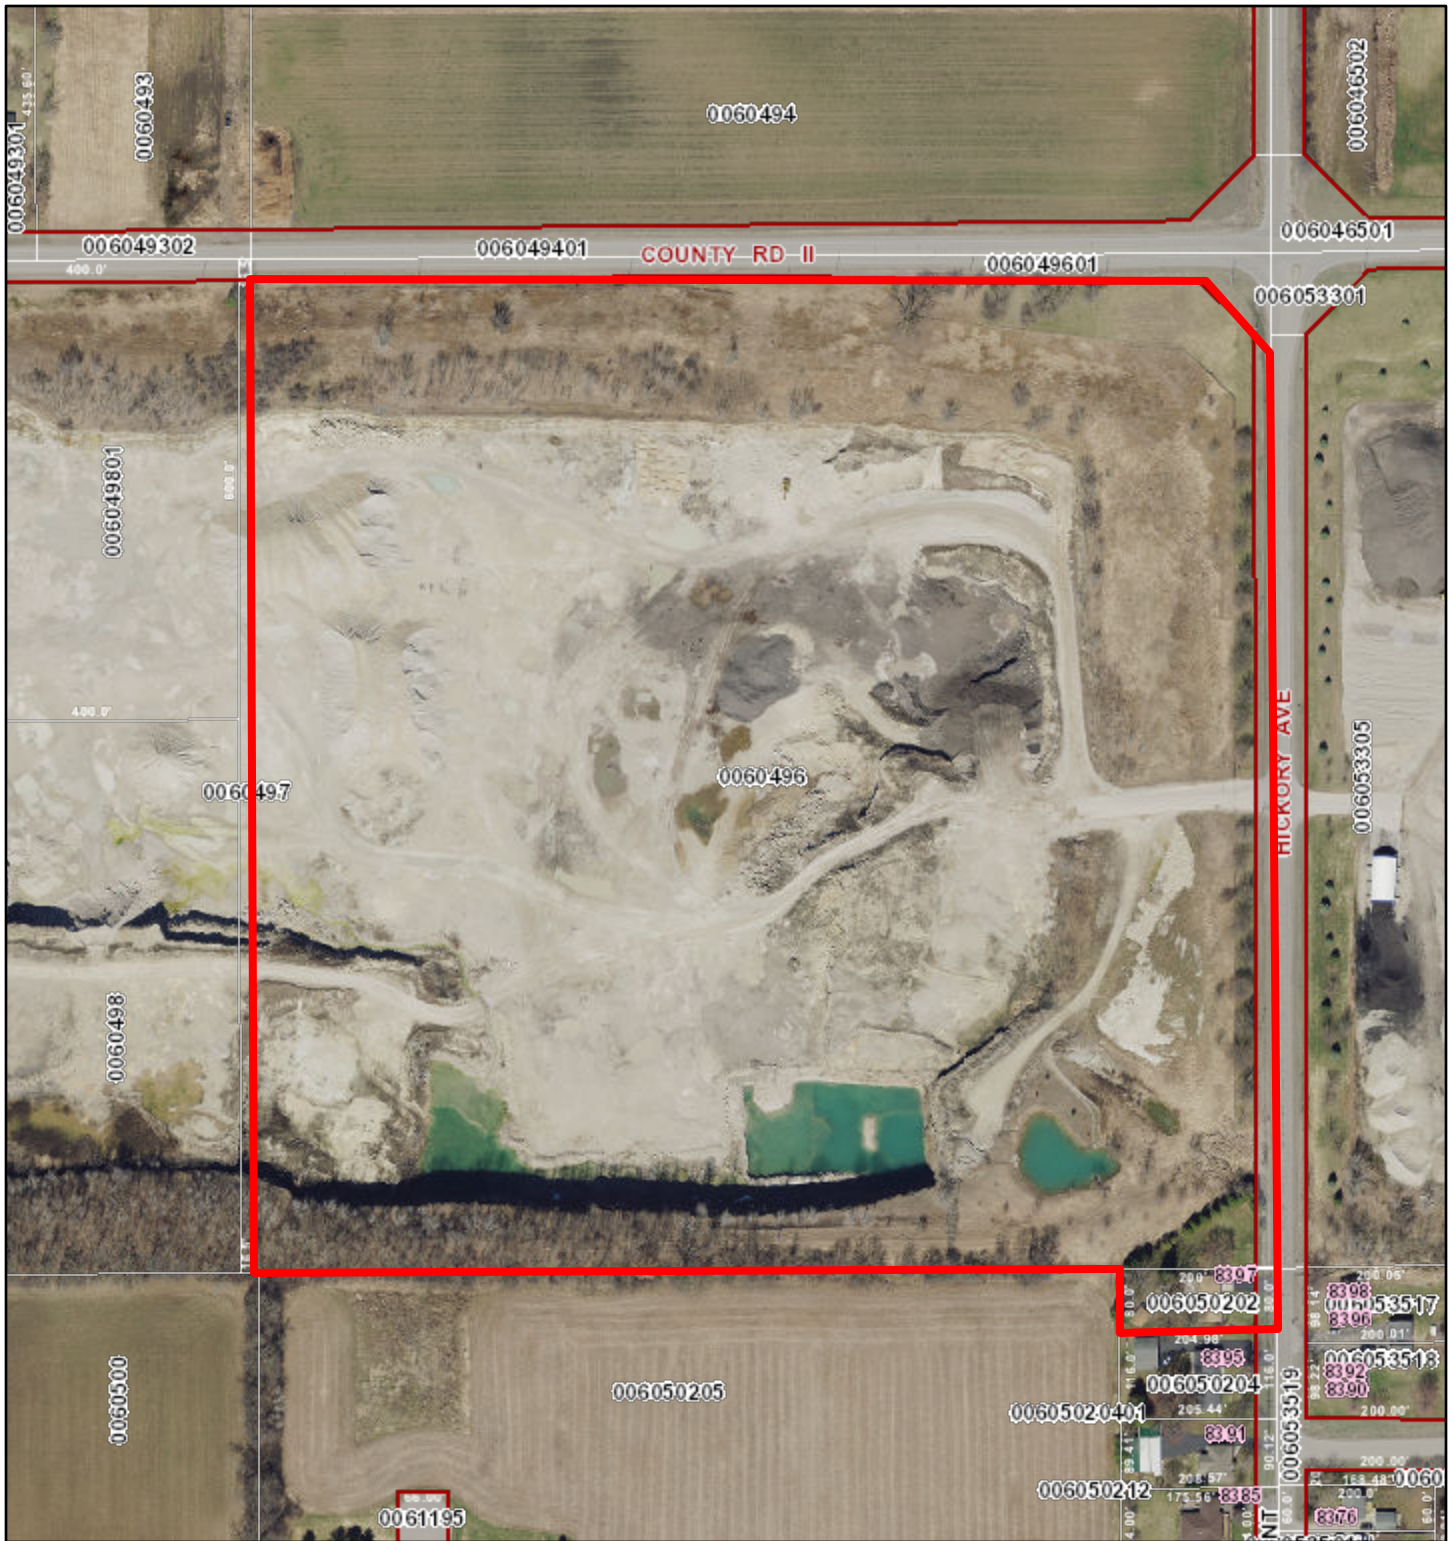

Kottke/NE Asphalt Site Map 1

6/7/2023, 2:41:41 PM

1:3,001

- | | |
|--------------------------------------|------------------------------------|
| Adjacent Counties | Navigable - Permanent (checked) |
| Lakes, Ponds and Rivers | Navigable - Intermittent (checked) |
| Navigable Waterways | |
| Navigable - Permanent (unchecked) | Tax Parcel Boundary |
| Navigable - Intermittent (unchecked) | Road ROW |
| Navigable - Stream (unchecked) | Municipal Boundary |

Winnebago County GIS, Imagery Date: April 2020