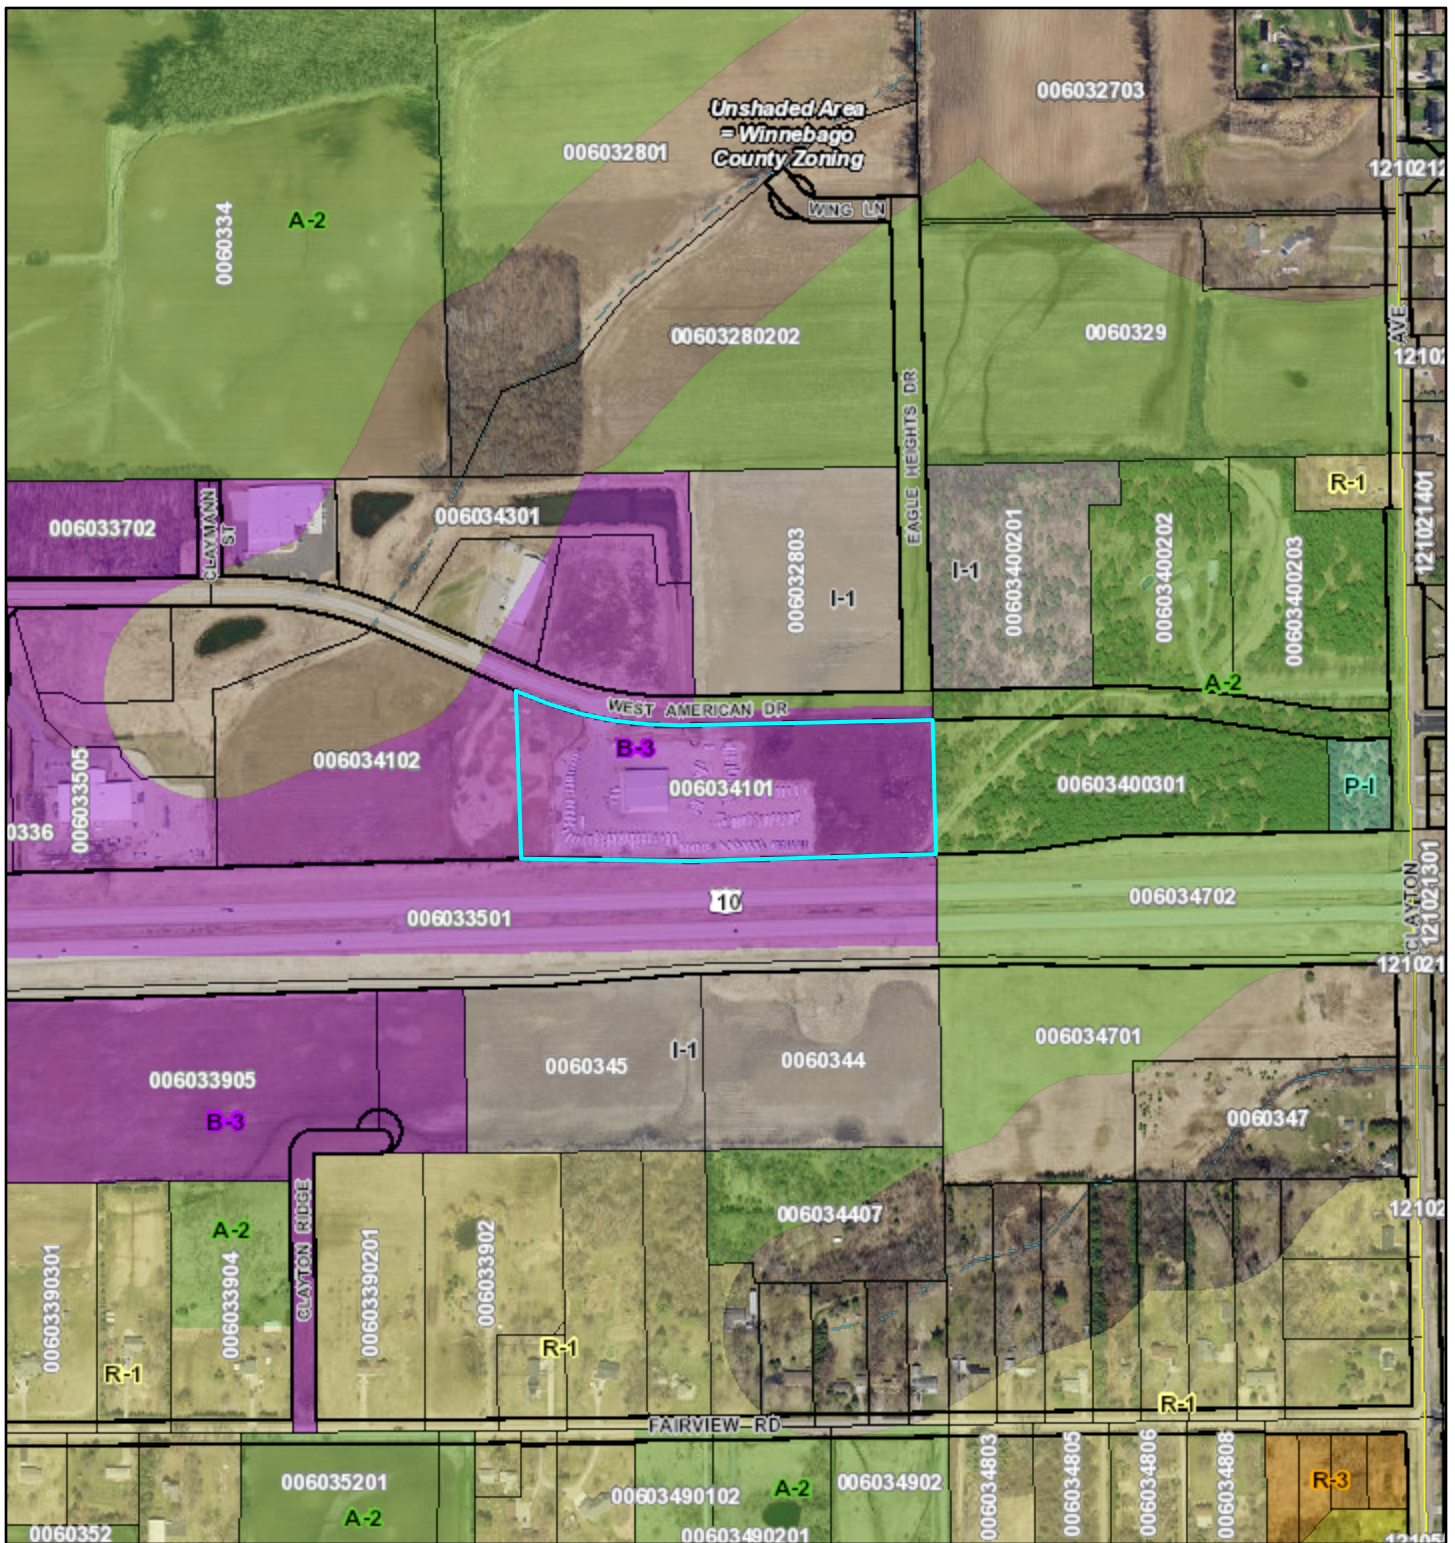

Kunes RV CUP/SPR Apps - Town Zoning Map

2/7/2024, 10:23:53 AM

1:6,331

District Code / Description	
A-1 - Agribusiness	R-8 - Manufactured Housing Community
A-2 - General Agriculture	PDD - Planned Development
R-1 - Rural Residential	B-1 - Local Service Business
R-2 - Suburban Residential	B-2 - Community Business
R-3 - Two-Family Residential	B-3 - General Business
R-4 - Multifamily Residential	P-I - Public Institutional
	I-1 - Light Industrial

Winnebago County GIS, Imagery Date: April 2020