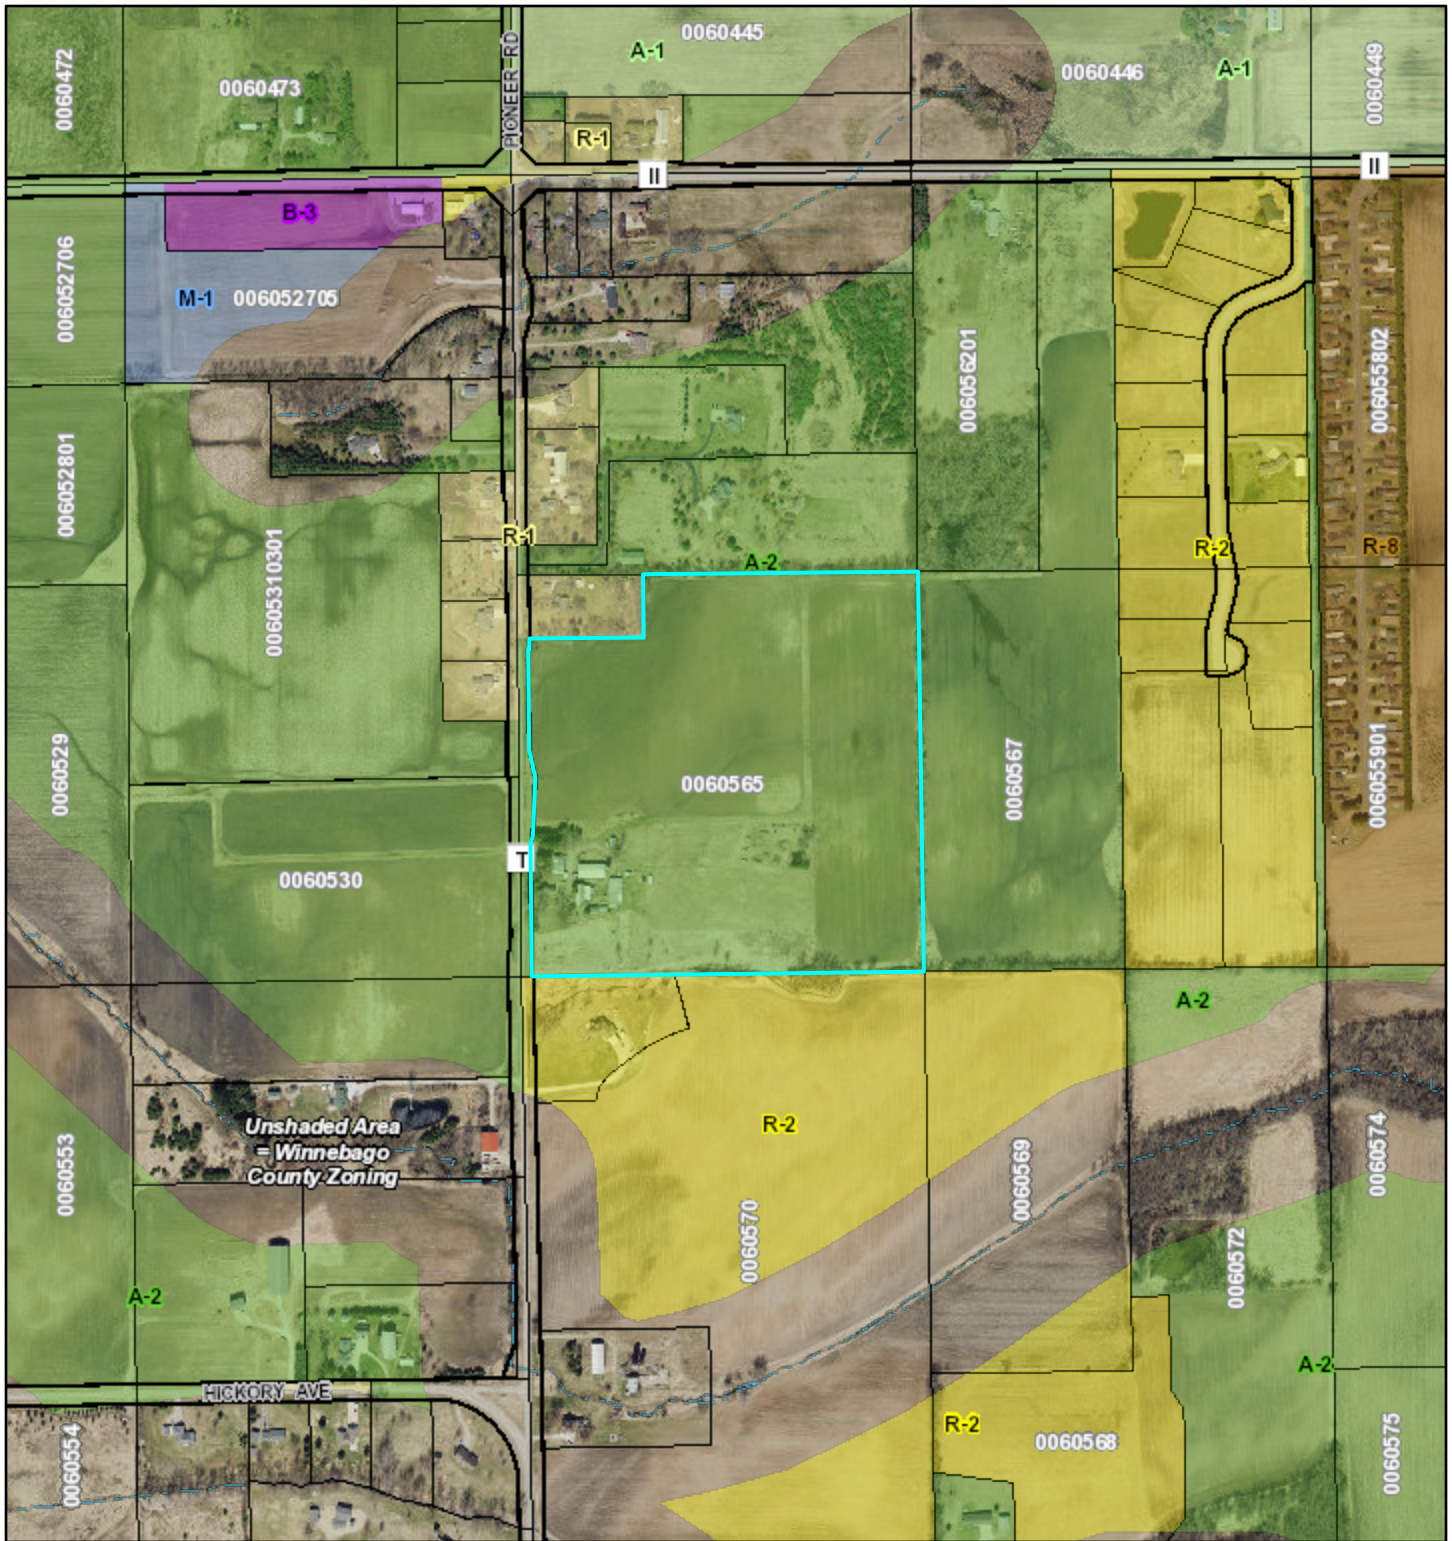

# Sturgis CSM Town Zoning Map

7/26/2023, 10:50:59 AM

1:7,617

District Code / Description	
A-1 - Agribusiness	R-4 - Multifamily Residential
A-2 - General Agriculture	R-8 - Manufactured Housing Community
R-1 - Rural Residential	PDD - Planned Development
R-2 - Suburban Residential	B-1 - Local Service Business
R-3 - Two-Family Residential	B-2 - Community Business
	B-3 - General Business

Winnebago County GIS, Imagery Date: April 2020