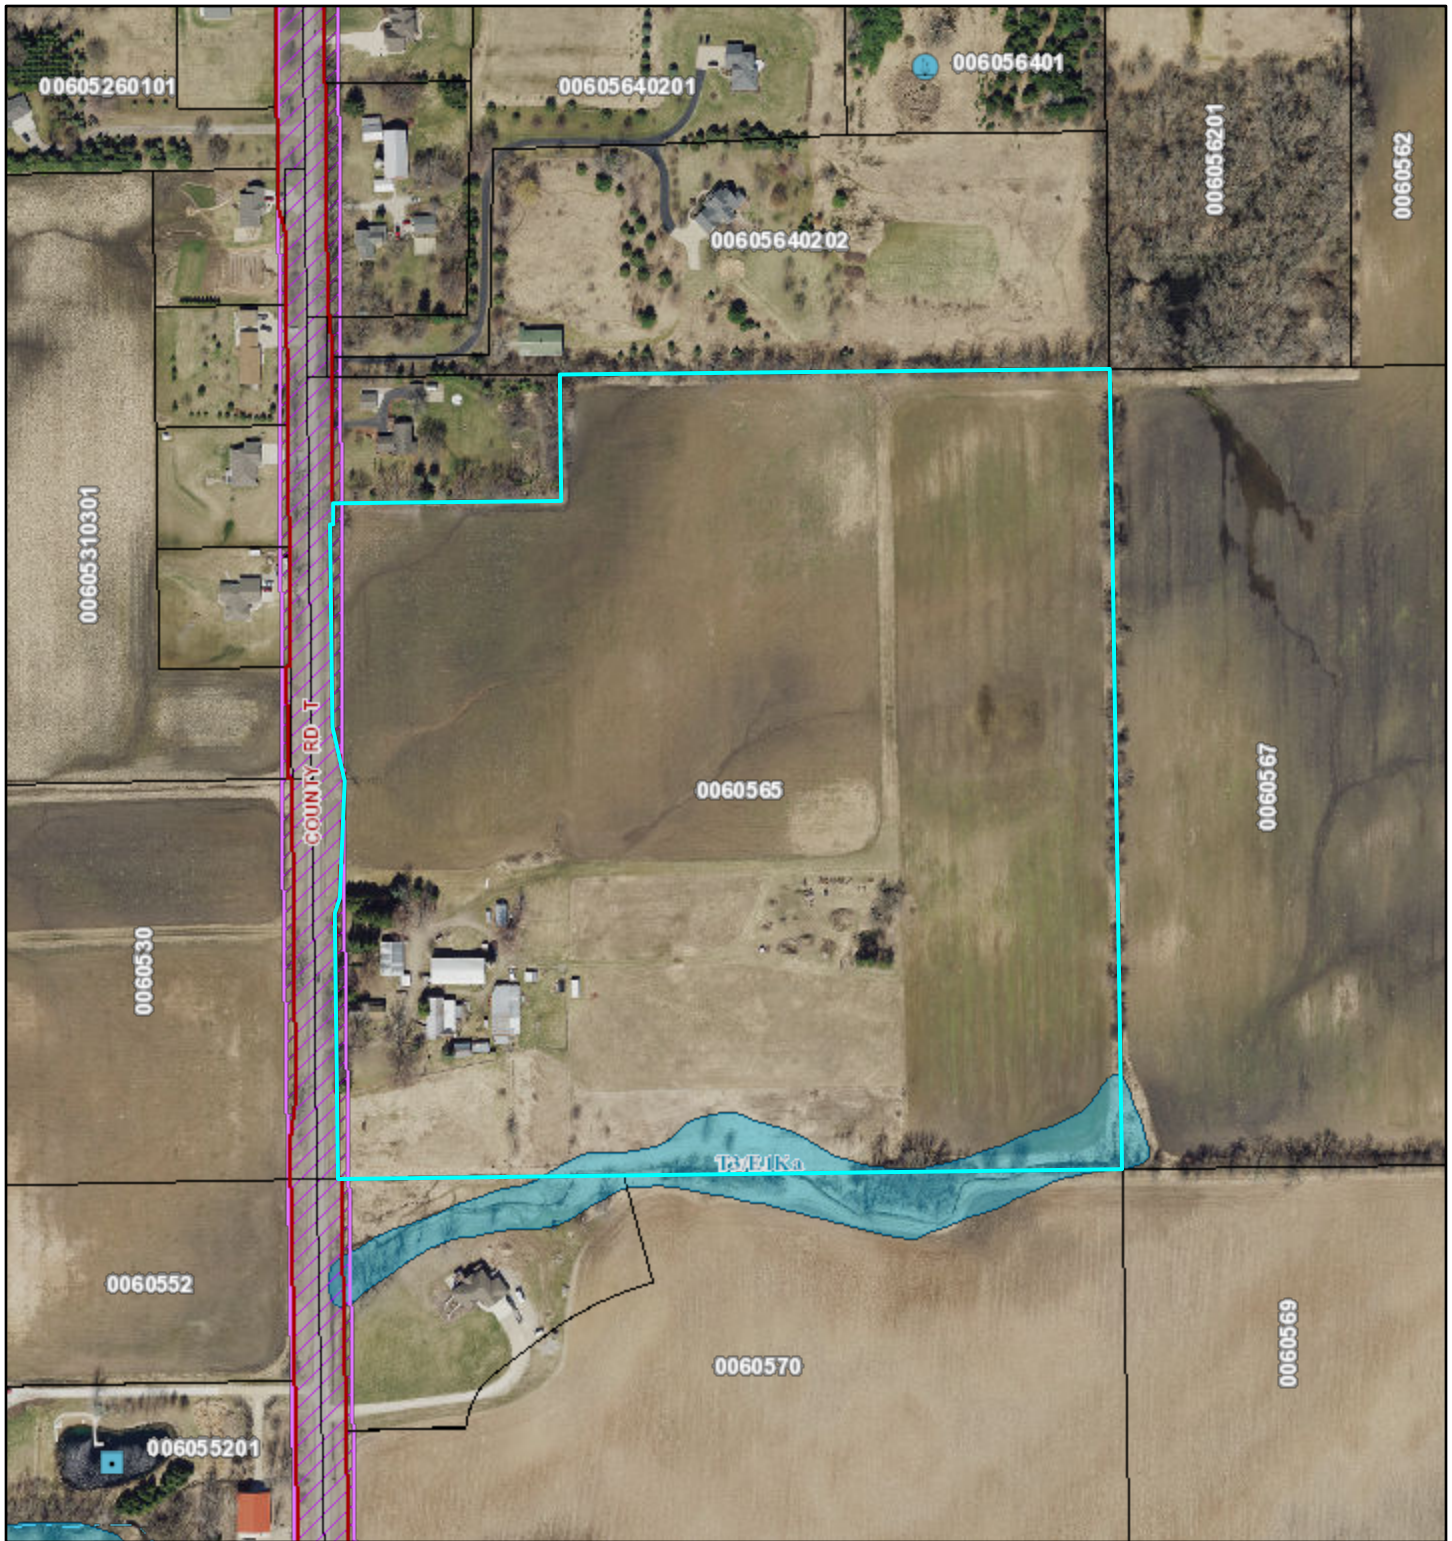

# Sturgis CSM Wetland Map

7/26/2023, 10:49:02 AM

1:3,809

**Wetland Areas**

- Wetland
- Open Water Wetland

**Wetland Features**

- Undelineated Wetland < 2 Ac.
- Dammed pond

- Excavated pond
- Project Review Area
- Surface Water Drainageway District
- Tax Parcels
- Navigable Waterways
- Navigable - Permanent (unchecked)

Winnebago County GIS, Imagery Date: April 2020