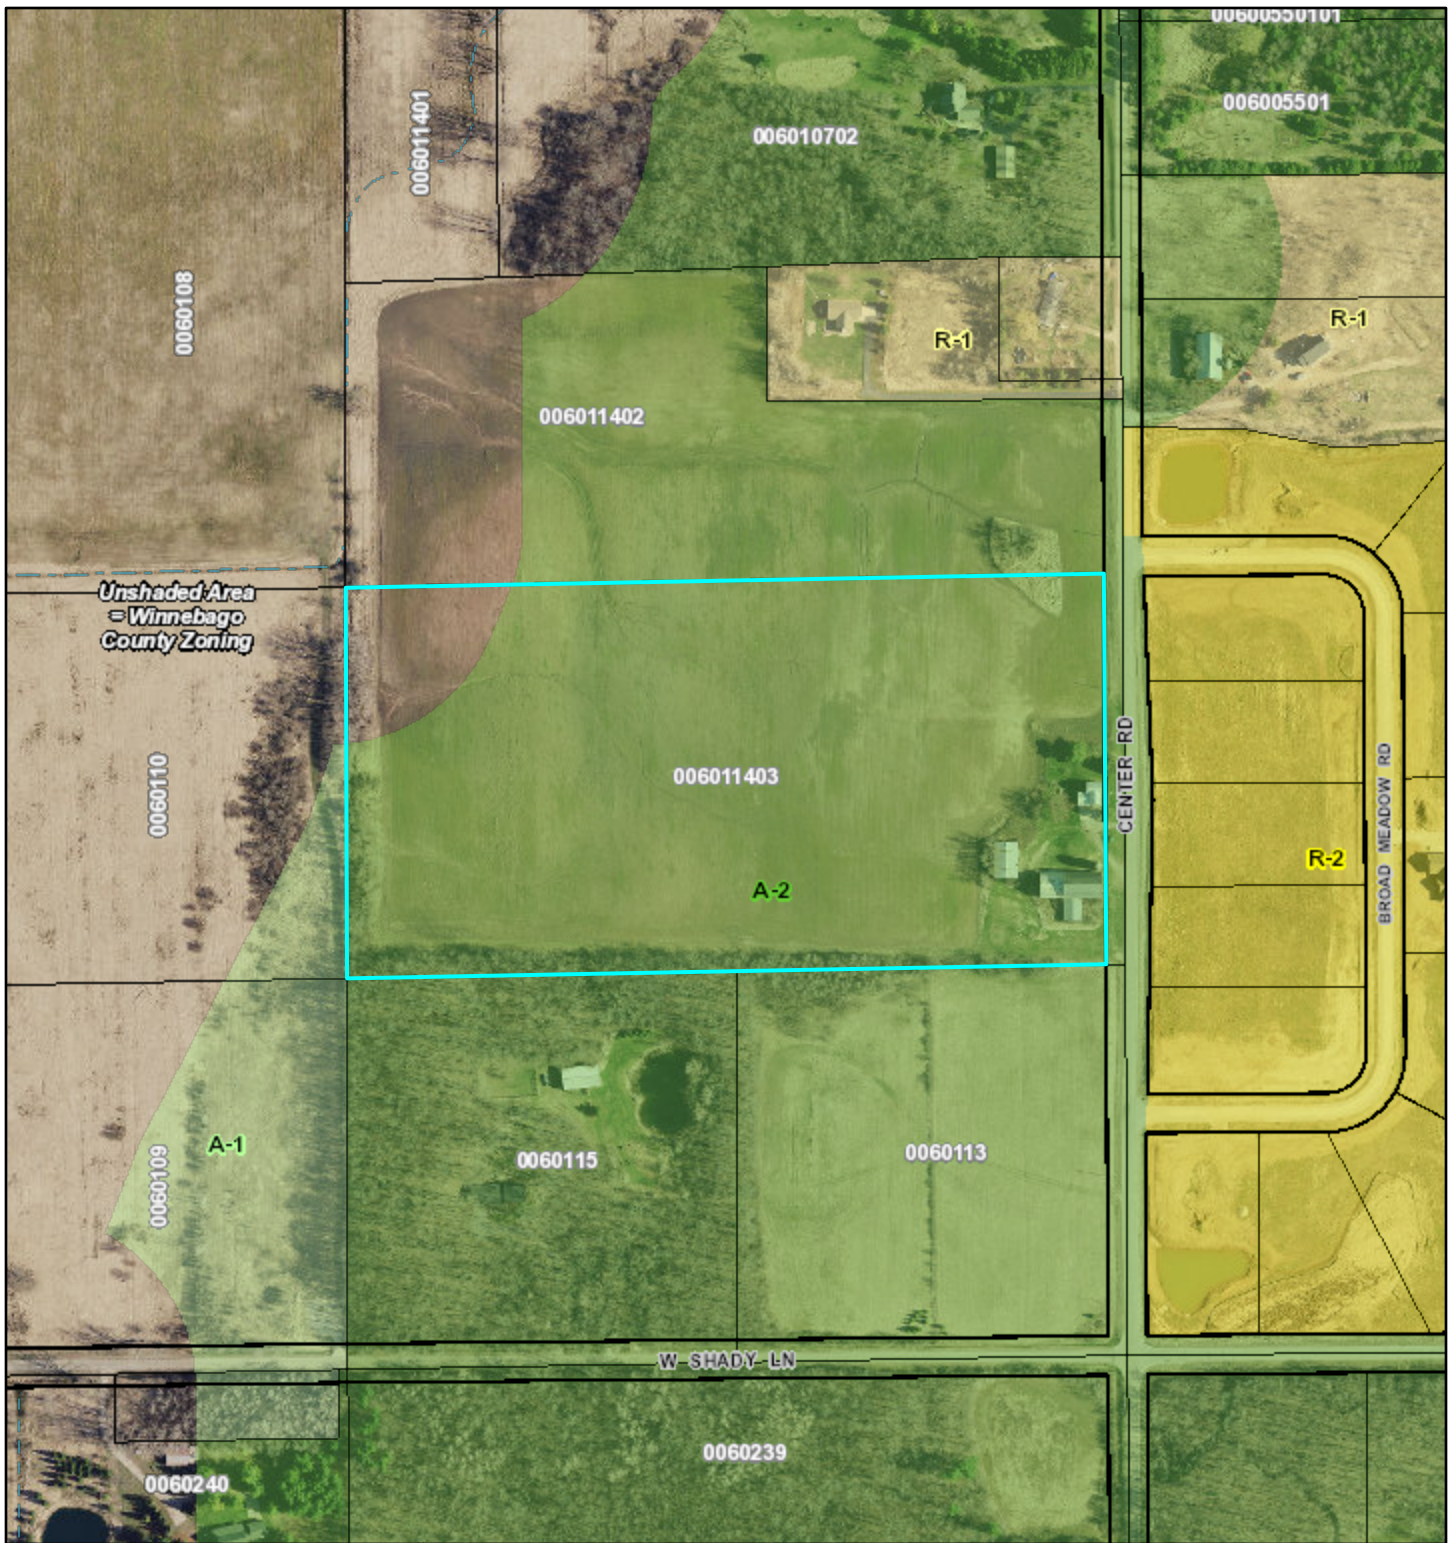

Hennessey CSM Town Zoning Map

7/6/2023, 1:01:01 PM

1:3,903

District Code / Description

- A-1 - Agribusiness
- A-2 - General Agriculture
- R-1 - Rural Residential
- R-2 - Suburban Residential
- R-3 - Two-Family Residential

- R-4 - Multifamily Residential
- R-8 - Manufactured Housing Community
- PDD - Planned Development
- B-1 - Local Service Business
- B-2 - Community Business
- B-3 - General Business

Winnebago County GIS, Imagery Date: April 2020