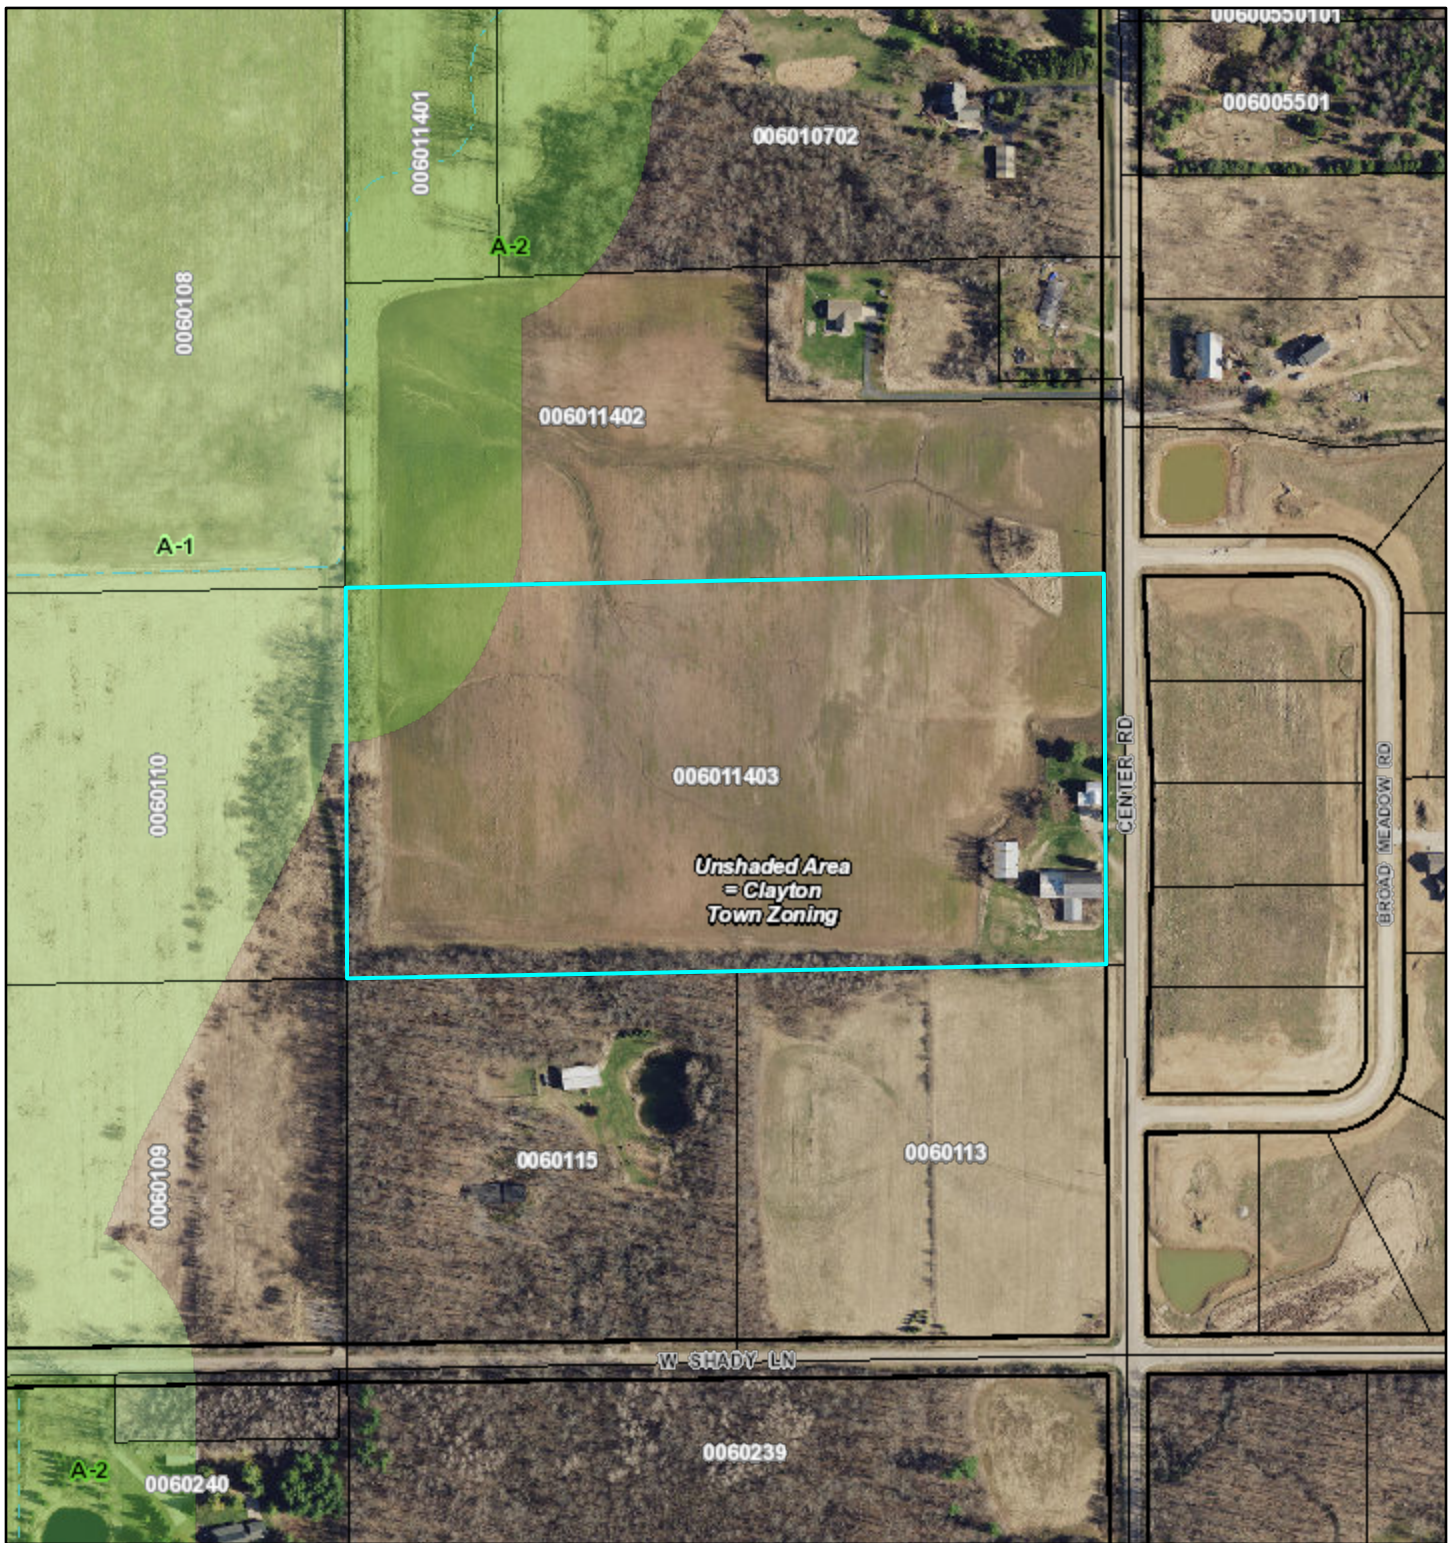

Hennessey CSM County Zoning Map

7/6/2023, 12:59:34 PM

1:3,903

District Code/Description

- R-1 - Rural Residential
- R-2 - Suburban Residential
- R-3 - Two-Family Residential
- R-4 - Multi-Family Residential
- R-8 - Manufactured/Mobile Home Community

Winnebago County GIS, Imagery Date: April 2020