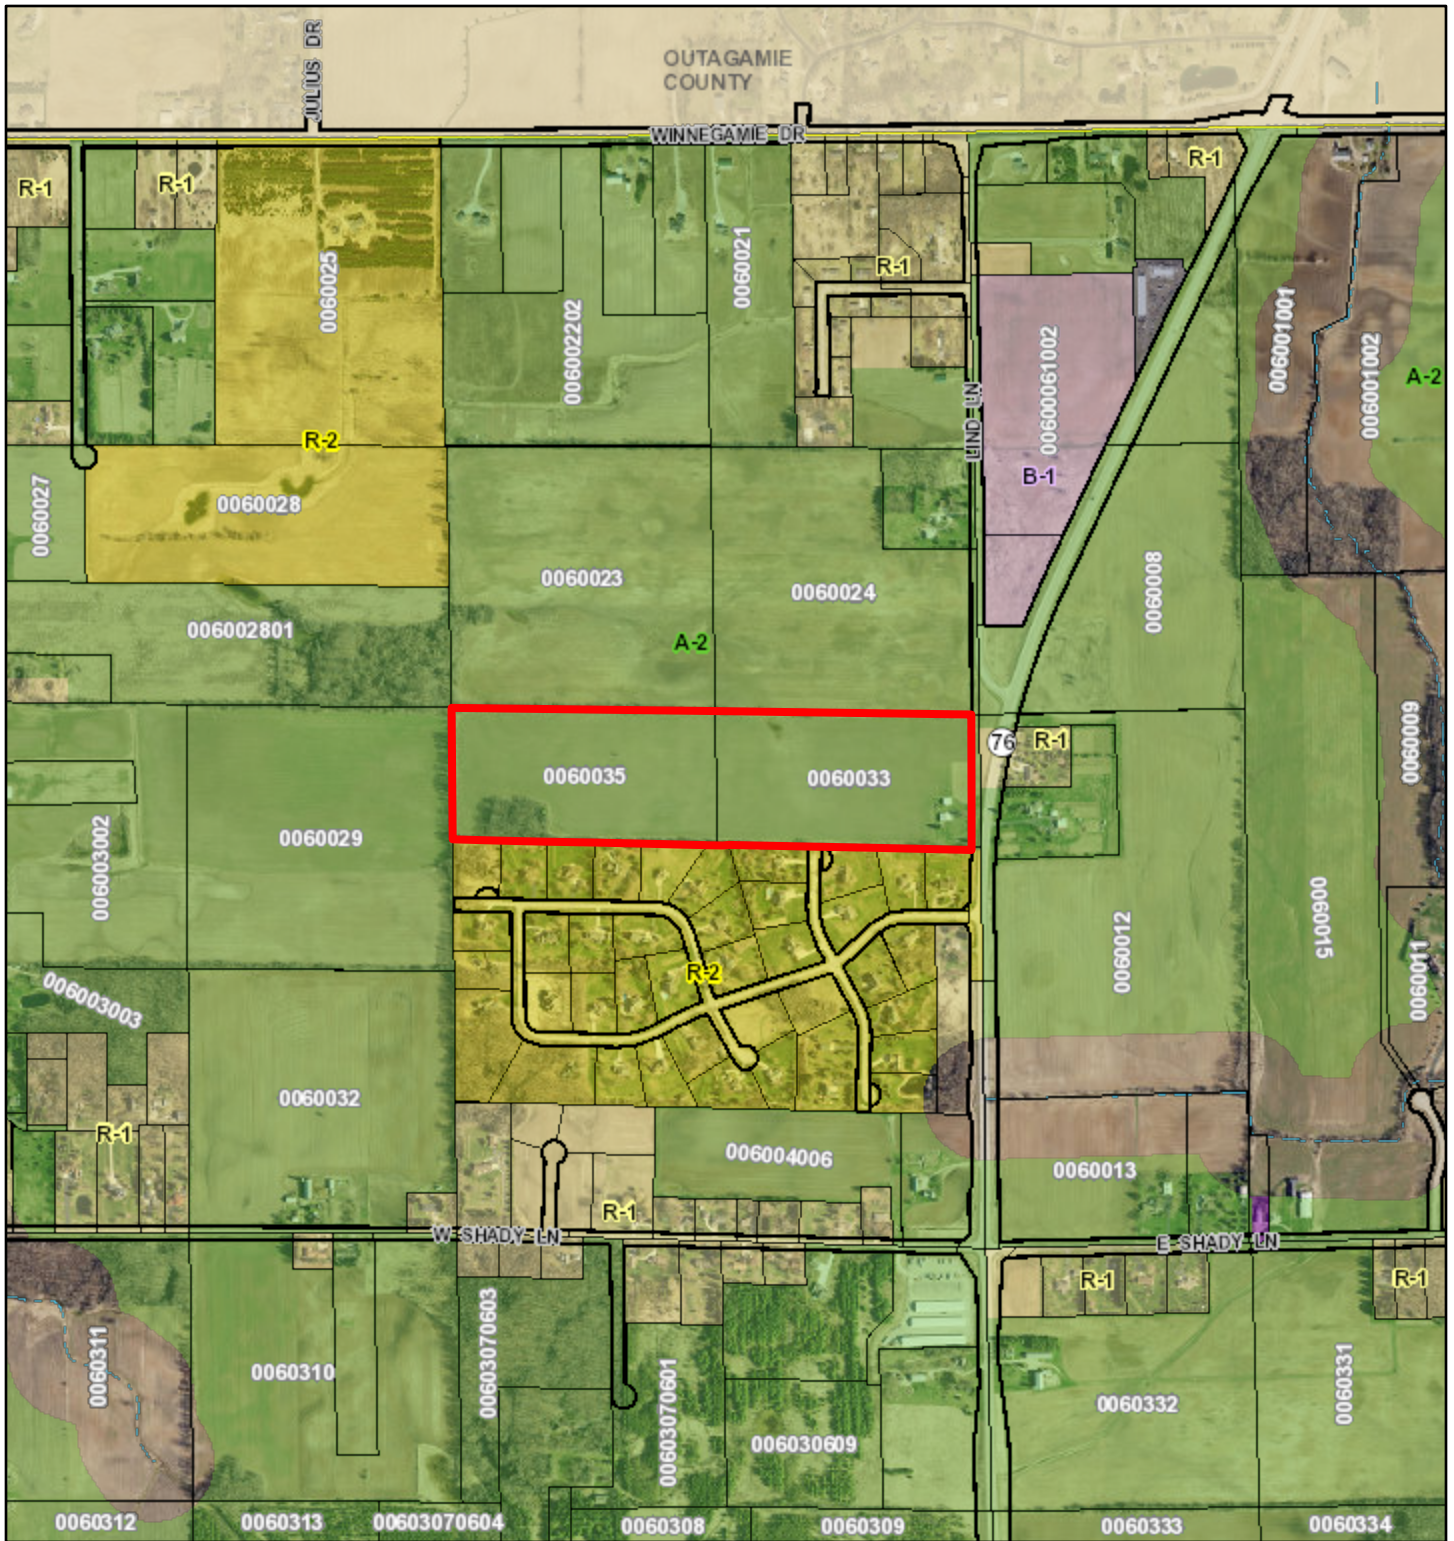

# Schroeder CSM/Concept Plan Review - Town Zoning Map

2/6/2024, 1:11:01 PM

1:11,446

District Code / Description	
A-1 - Agribusiness	R-8 - Manufactured Housing Community
A-2 - General Agriculture	PDD - Planned Development
R-1 - Rural Residential	B-1 - Local Service Business
R-2 - Suburban Residential	B-2 - Community Business
R-3 - Two-Family Residential	B-3 - General Business
R-4 - Multifamily Residential	P-I - Public Institutional
	I-1 - Light Industrial

Winnebago County GIS, Imagery Date: April 2020