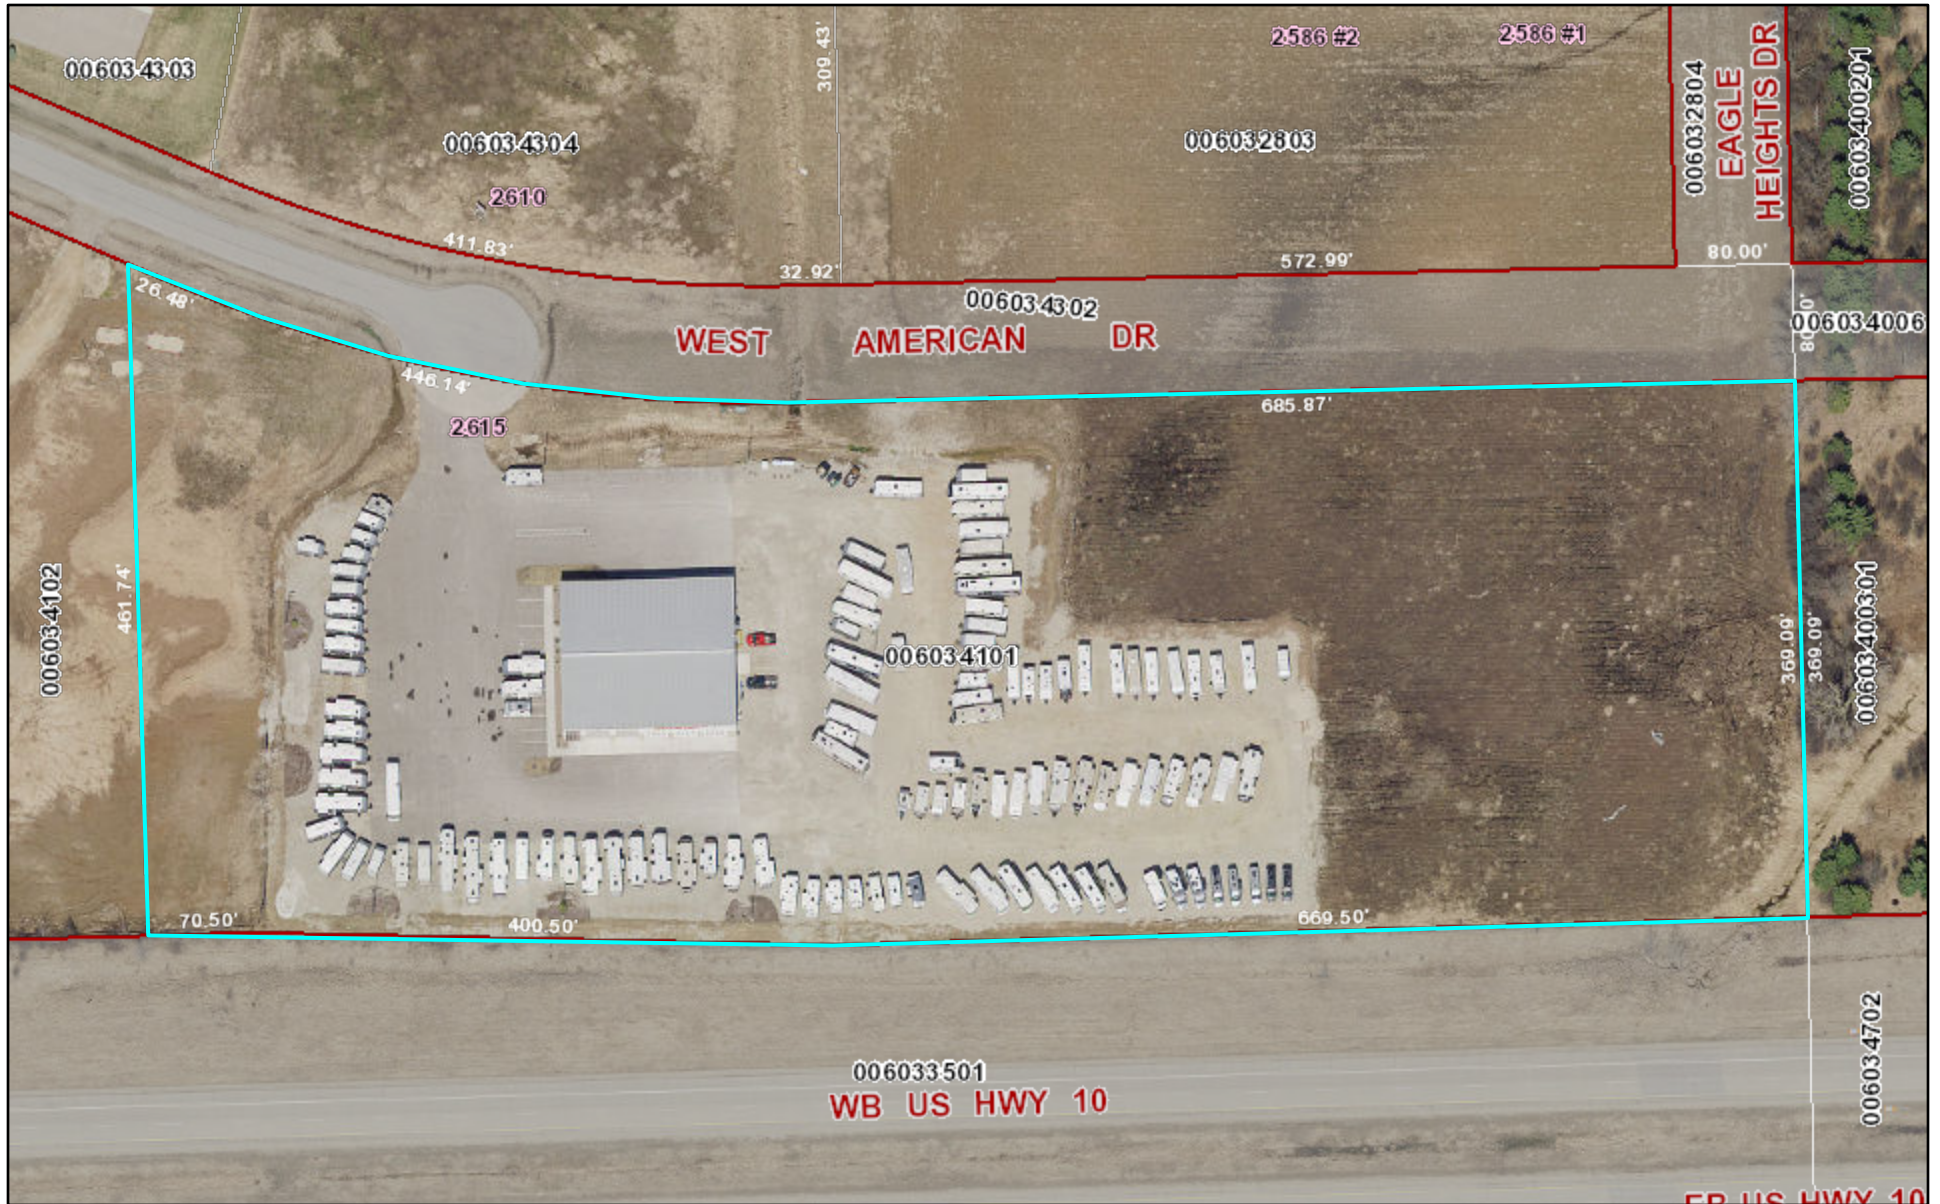

Kunes RV CUP/SPR Apps - Aerial Map 1

2/7/2024, 10:18:35 AM

- | | | |
|-----------------------------------|--------------------------------------|------------------------------------|
| Adjacent Counties | Navigable - Intermittent (unchecked) | Navigable - Intermittent (checked) |
| Lakes, Ponds and Rivers | Navigable - Stream (unchecked) | Navigable - Stream (checked) |
| Navigable Waterways | Navigable - Permanent (checked) | Tax Parcel Boundary |
| Navigable - Permanent (unchecked) | | |

Winnebago County GIS, Imagery Date: April 2020