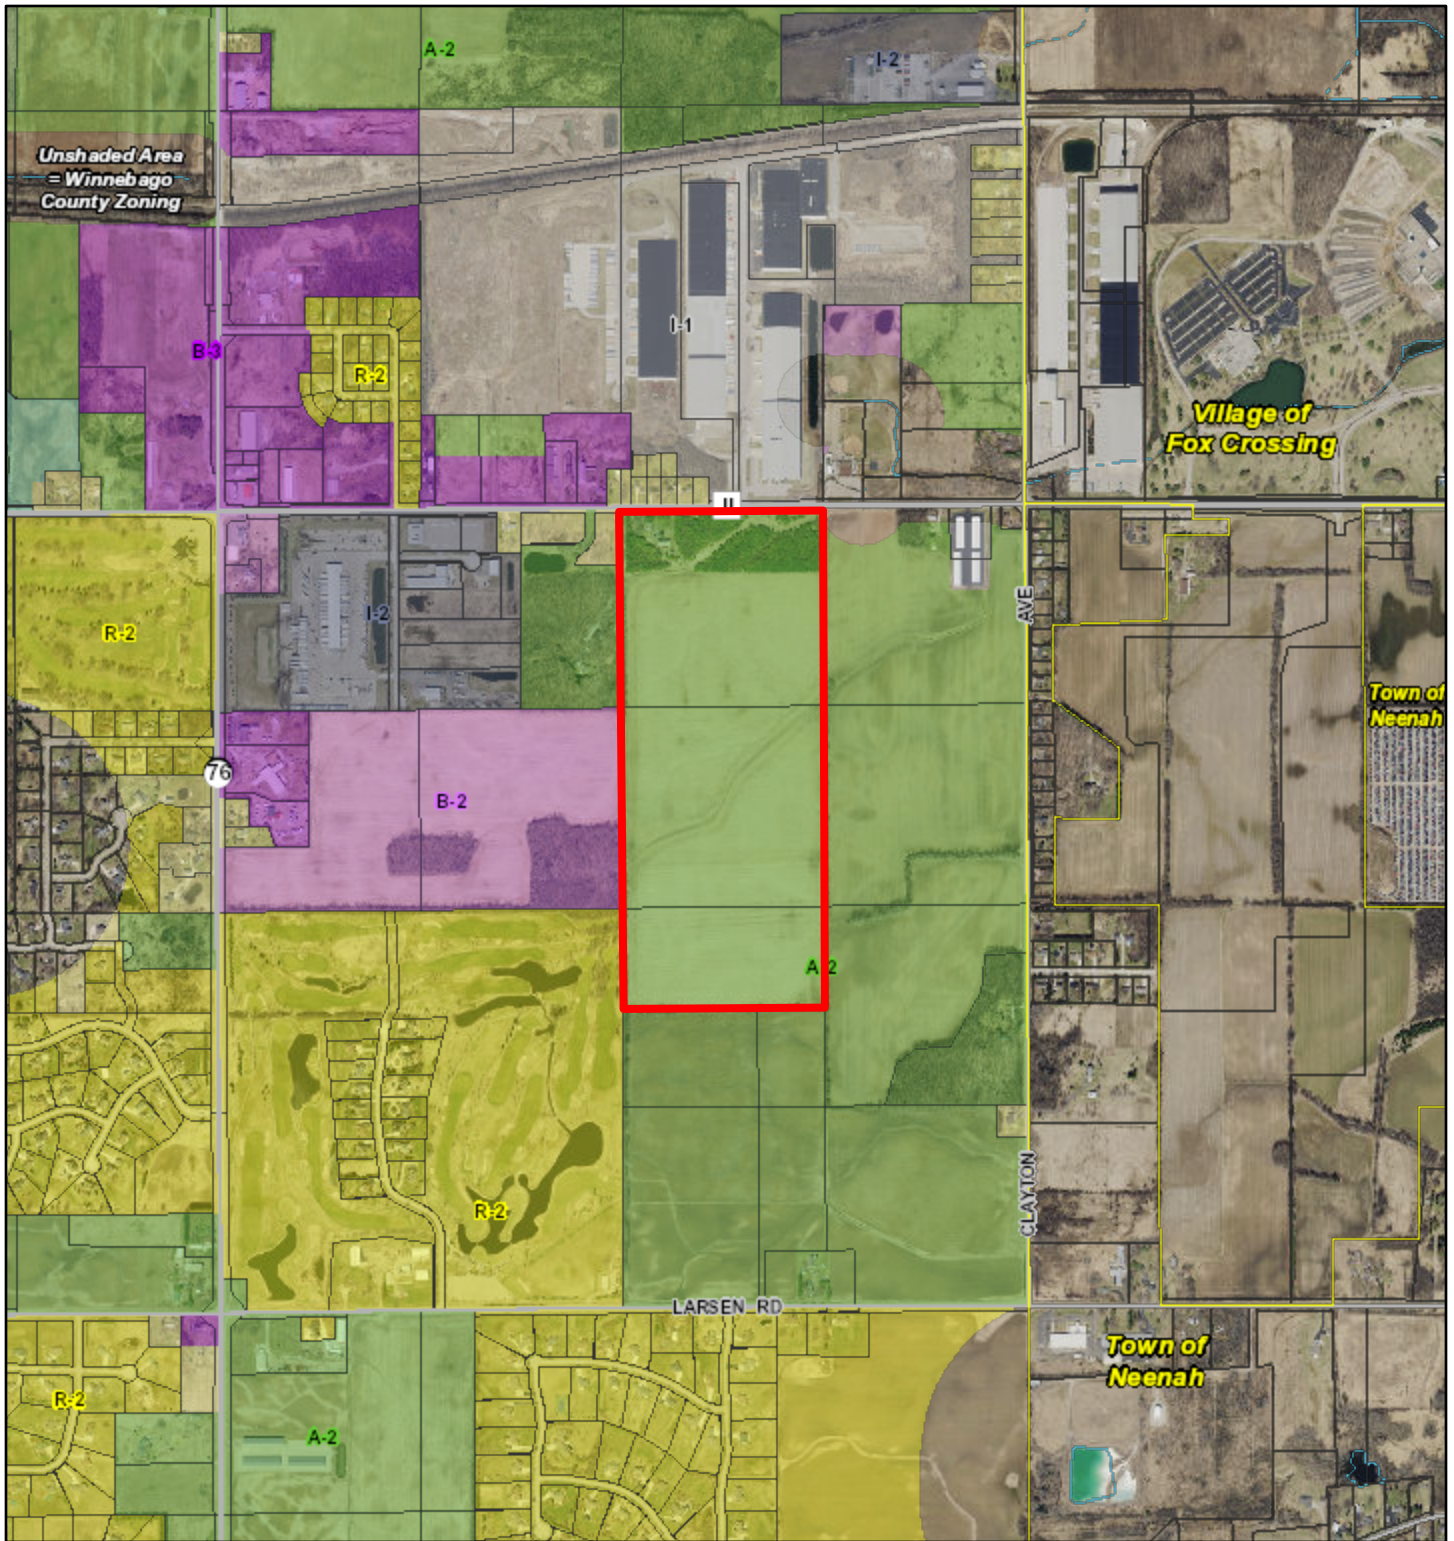

# Zoning Map-Clayton Development Group LLC

2/2/2023, 3:11:22 PM

1:15,223

District Code / Description

- A-1 - Agribusiness
- A-2 - General Agriculture
- R-1 - Rural Residential
- R-2 - Suburban Residential
- R-3 - Two-Family Residential

- R-4 - Multifamily Residential
- R-8 - Manufactured Housing Community
- PDD - Planned Development
- B-1 - Local Service Business
- B-2 - Community Business
- B-3 - General Business

Winnebago County GIS, Imagery Date: April 2020