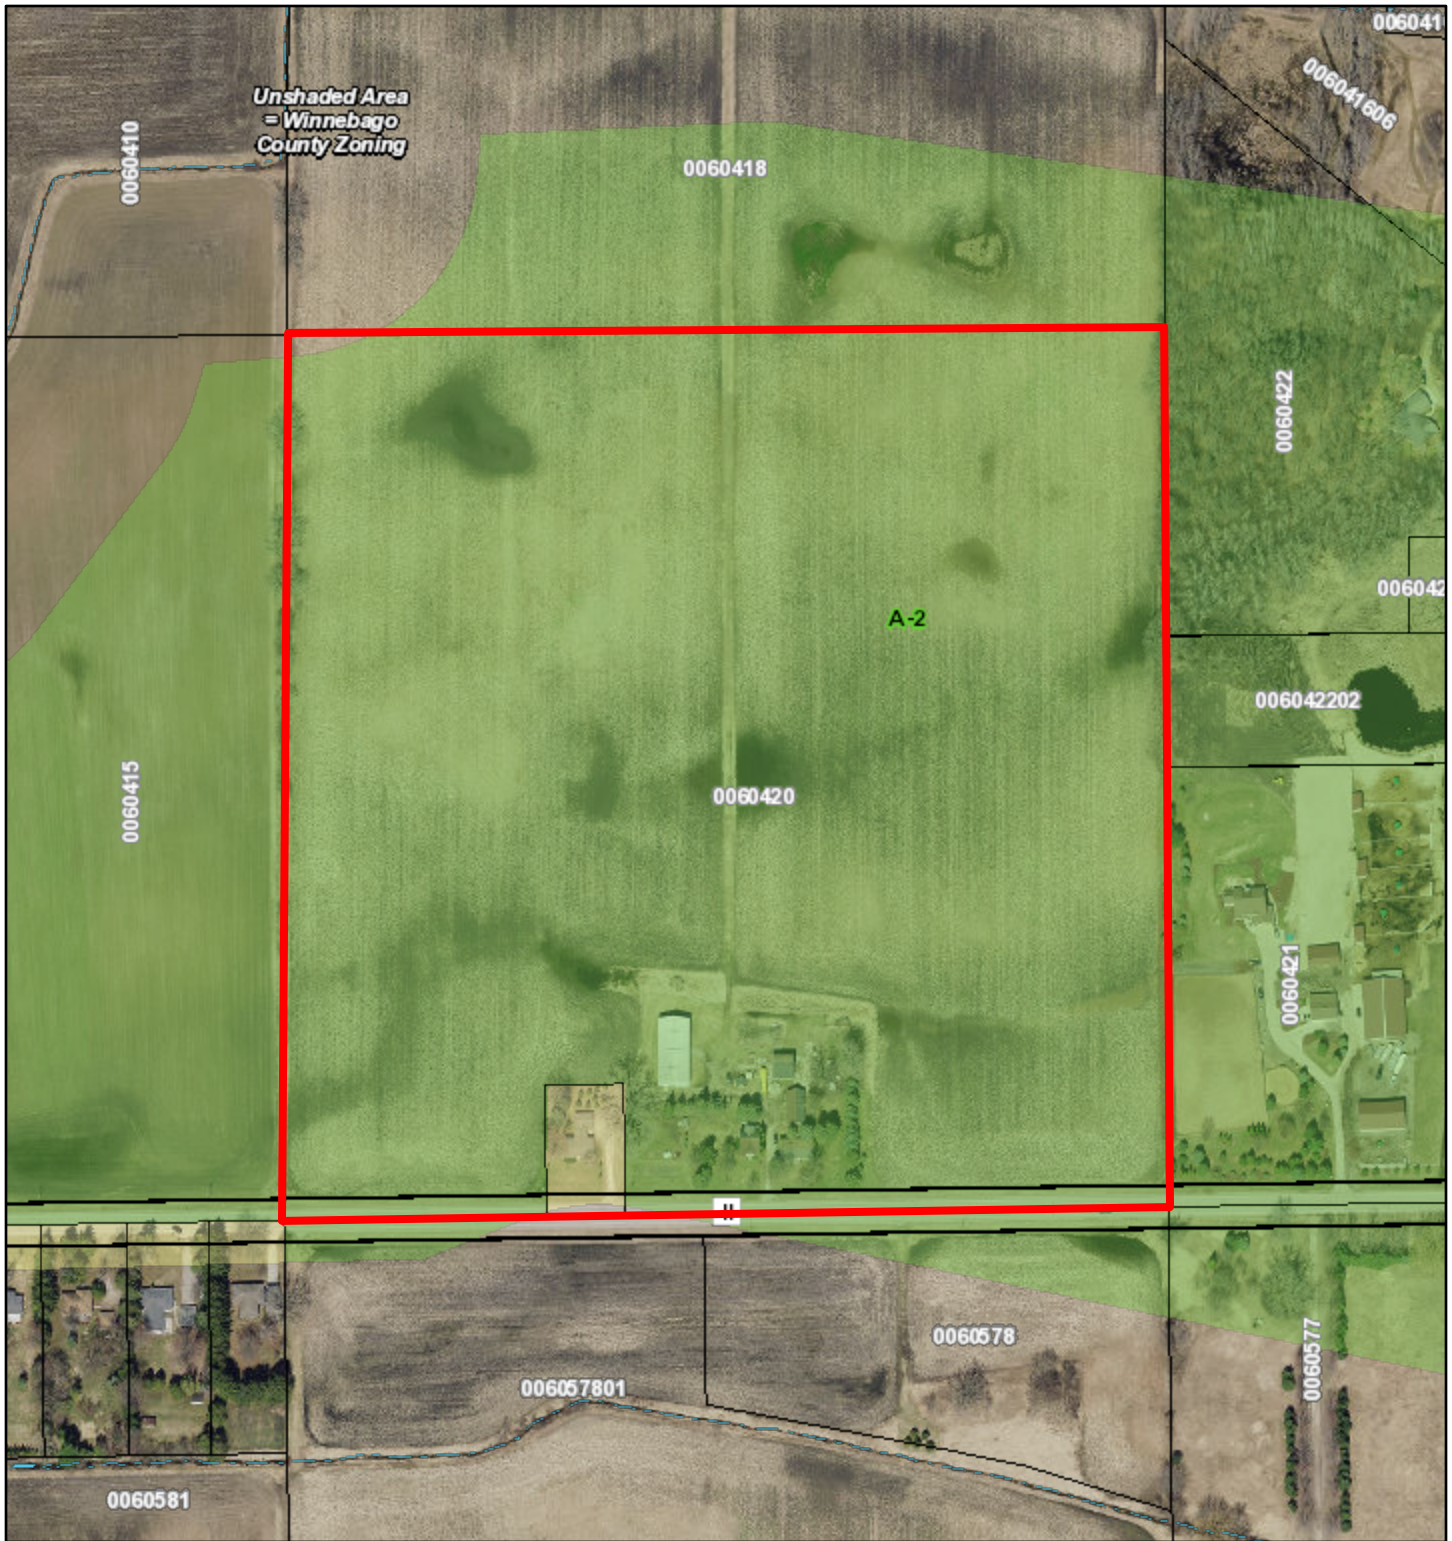

# Kulogo CSM Town Zoning Map

9/6/2023, 9:51:33 AM

1:3,506

District Code / Description

- A-1 - Agribusiness
- A-2 - General Agriculture
- R-1 - Rural Residential
- R-2 - Suburban Residential
- R-3 - Two-Family Residential
- R-4 - Multifamily Residential

- R-8 - Manufactured Housing Community
- PDD - Planned Development
- B-1 - Local Service Business
- B-2 - Community Business
- B-3 - General Business
- P-I - Public Institutional
- I-1 - Light Industrial

Winnebago County GIS, Imagery Date: April 2020