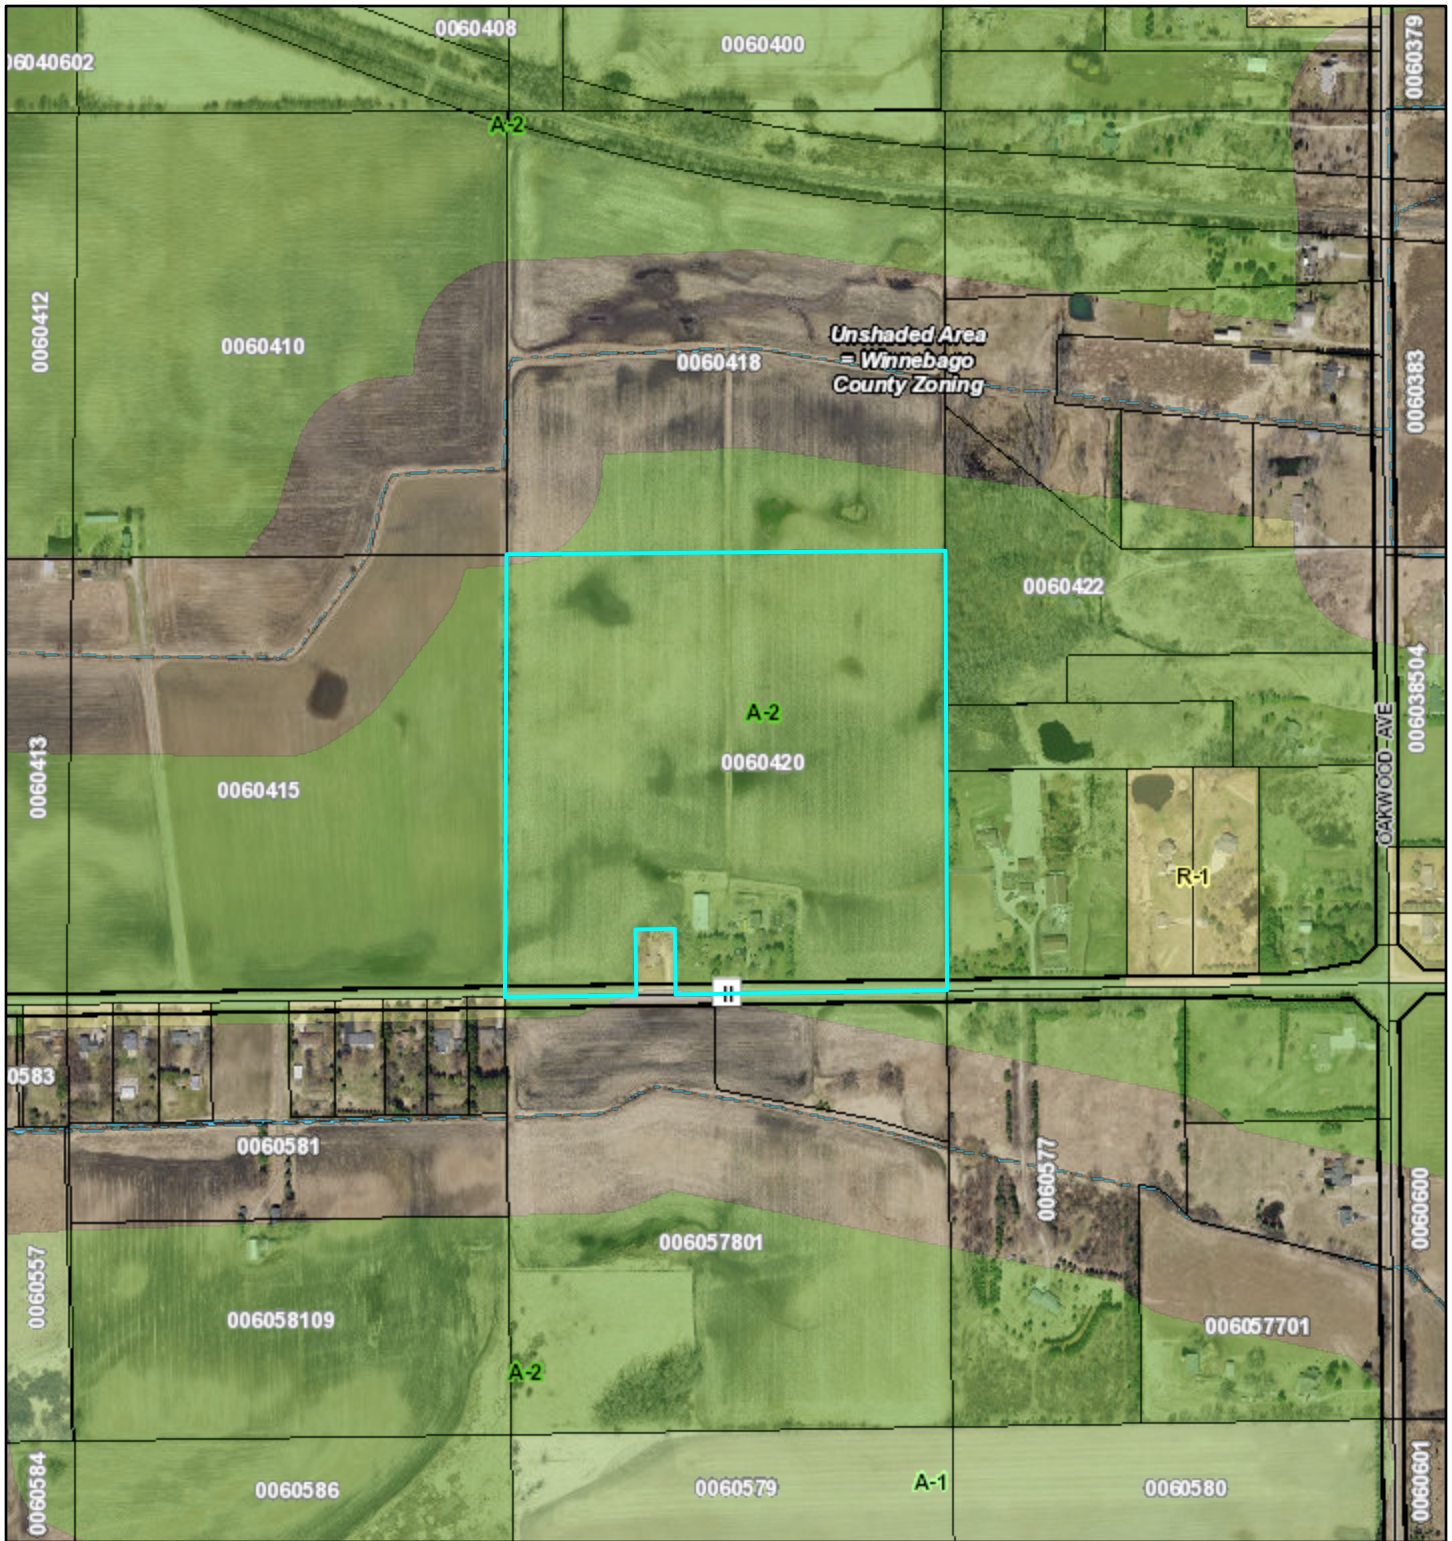

Kulogo Rezoning App - Town Zoning Map

9/6/2023, 9:22:10 AM

1:7,013

District Code / Description

- A-1 - Agribusiness
- A-2 - General Agriculture
- R-1 - Rural Residential
- R-2 - Suburban Residential
- R-3 - Two-Family Residential
- R-4 - Multifamily Residential

Winnebago County GIS, Imagery Date: April 2020