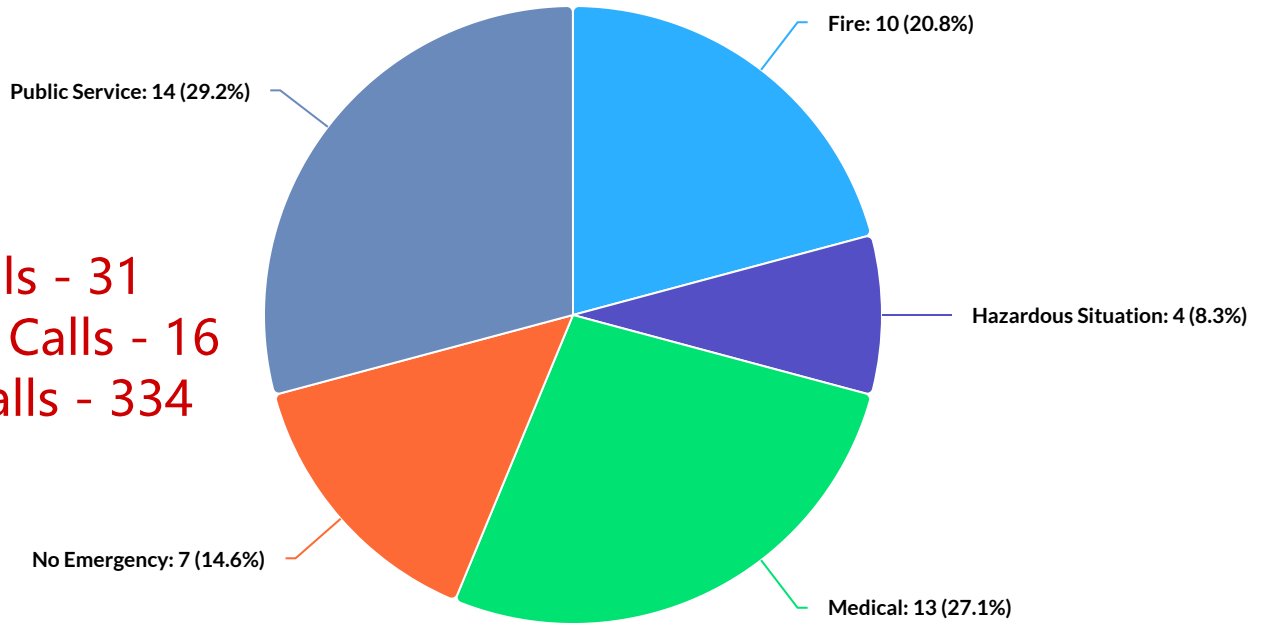

Total Incidents per Personnel for Date Range

emergencynetworking.com
#5274

Chipley Fire Department

Chipley, FL

Breakdown by Major Incident Types (5530)

Start Date: 3/1/2026 0:00:00 | End Date: 3/31/2026 23:59:59

City Calls - 31
County Calls - 16
Total Calls - 334

Fire	Hazardous Situation	Medical	No Emergency	Public Service
10	4	13	7	14

Primary Incident Type	Count	Percentage
Cancelled	4	8.33%
Confined Cooking / Appliance Fire	1	2.08%
Controlled Burning (Authorized)	3	6.25%
Electrical Power Line Down / Arching / Malfunction	1	2.08%
Elevator / Escalator Rescue	1	2.08%
Fire Alarm	7	14.58%
Lift Assist	1	2.08%
Motor Vehicle Collision	13	27.08%
Smoke Investigation	3	6.25%
Standby	5	10.42%