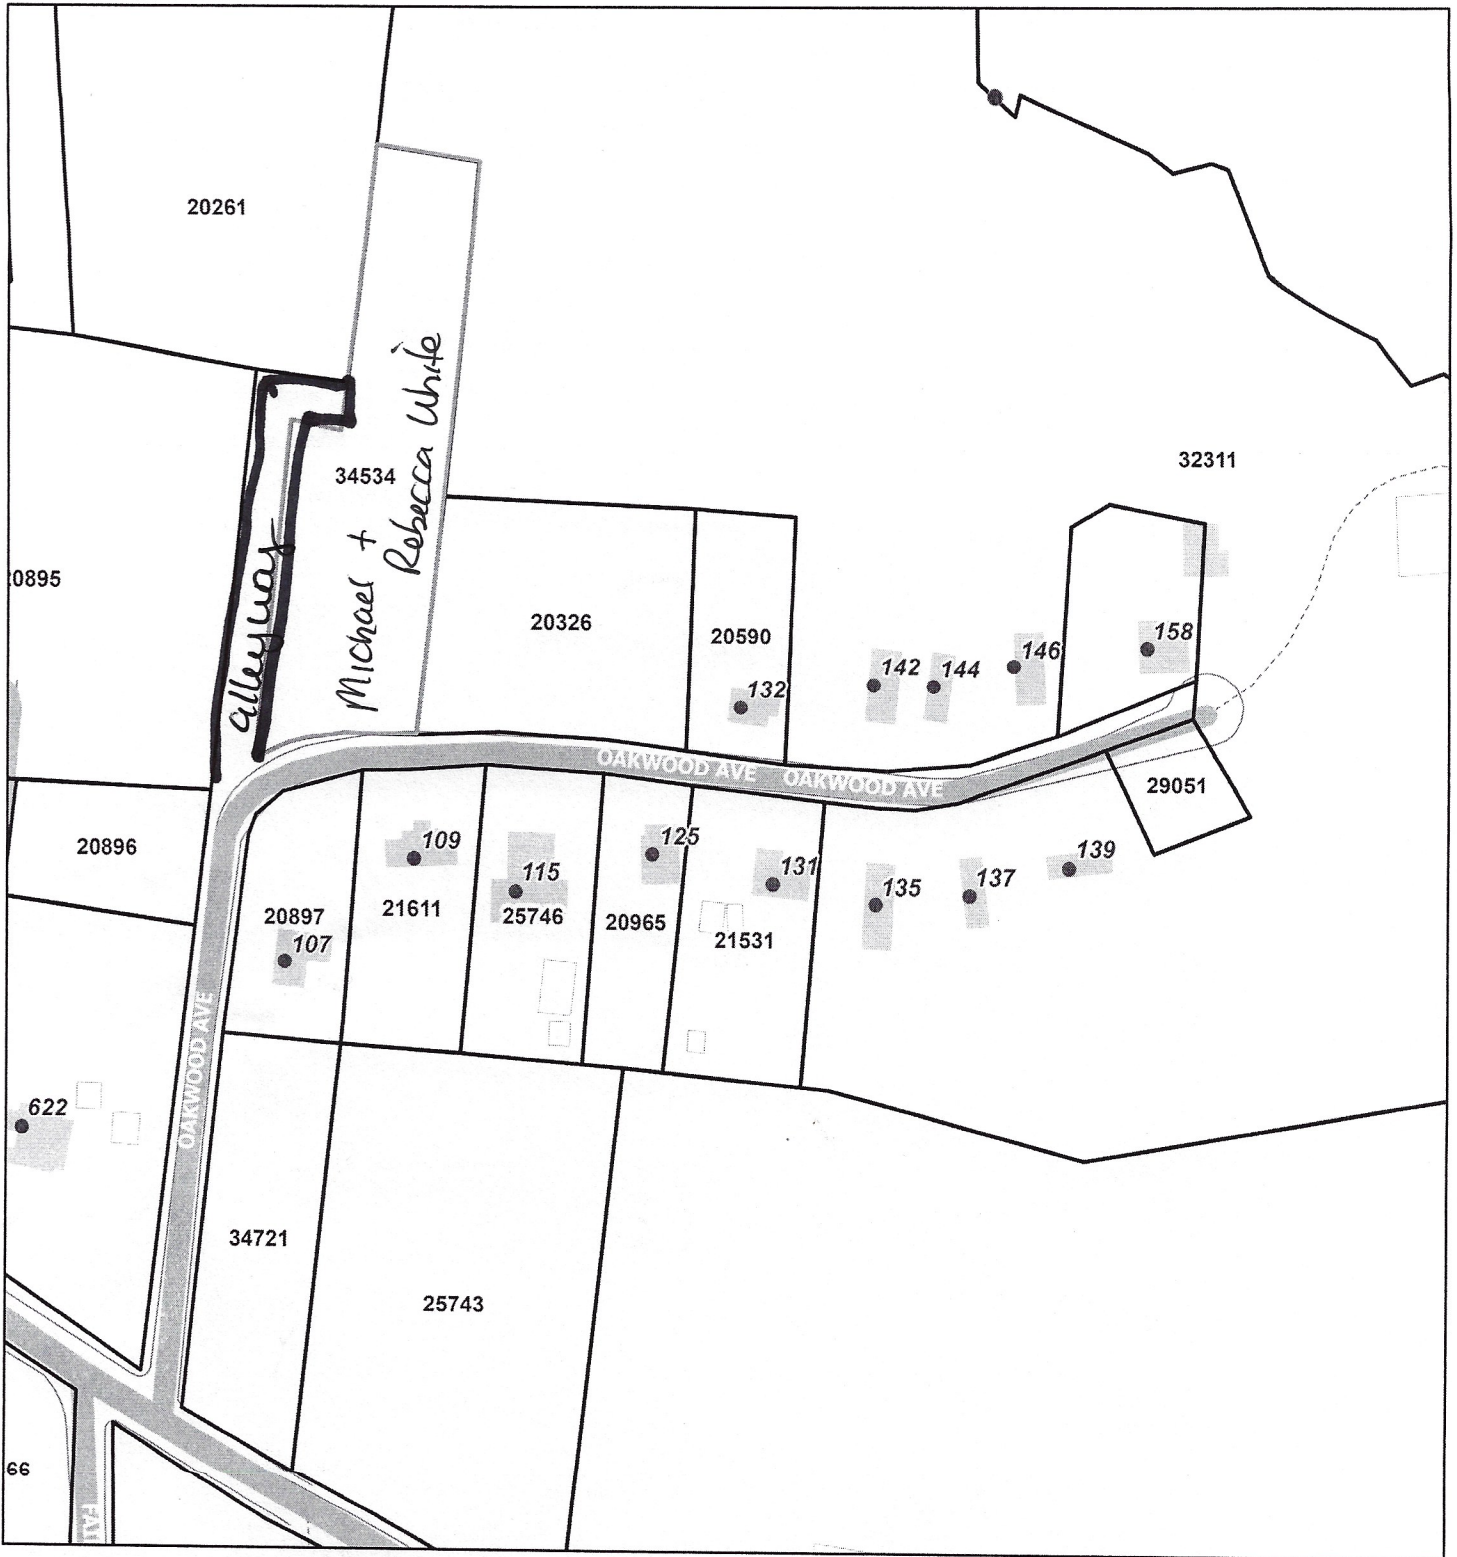

Mecklenburg County GIS

5/3/2021, 2:50:35 PM

-  Tax Parcels
-  911 Address Point
-  Town Boundary