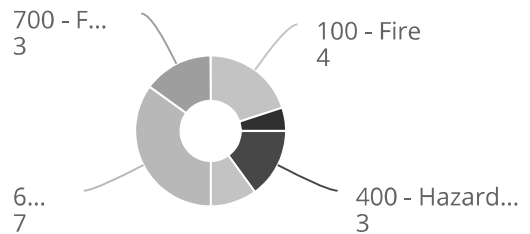

Fire Calls

Count of Fire Calls
4
Percent of Fire Calls **20.0%**

EMS Calls

Count of EMS Calls
1
Percent of EMS Calls **5.0%**

Other Calls

Count of Other Calls
15
Percent of Other Calls **75.0%**

Count of Incidents by Incident Type Group and Year

Percentage of Incident Type Group

Filter statement

Filters **Alarm Date Range** 4/1/26 to 4/30/26 | **Is Locked** true | **Is Active** true

Count of Incidents by Type

Incident Type Group	Incident Type	Incident Type Code	
			04/20
100 - Fire	Brush or brush-and-grass mixture fire	142	
	Building fire	111	
100 - Fire Total			
300 - Rescue & EMS	Motor vehicle accident with no injuries.	324	
400 - Hazardous Condition	Heat from short circuit (wiring), defective/worn	441	
	Vehicle accident, general cleanup	463	
400 - Hazardous Condition Total			
500 - Service Call	Assist police or other governmental agency	551	
600 - Good Intent Call	Dispatched & canceled en route	611	
700 - False Alarm	False alarm or false call, other	700	
	Malicious, mischievous false call, other	710	
700 - False Alarm Total			
Grand Total			