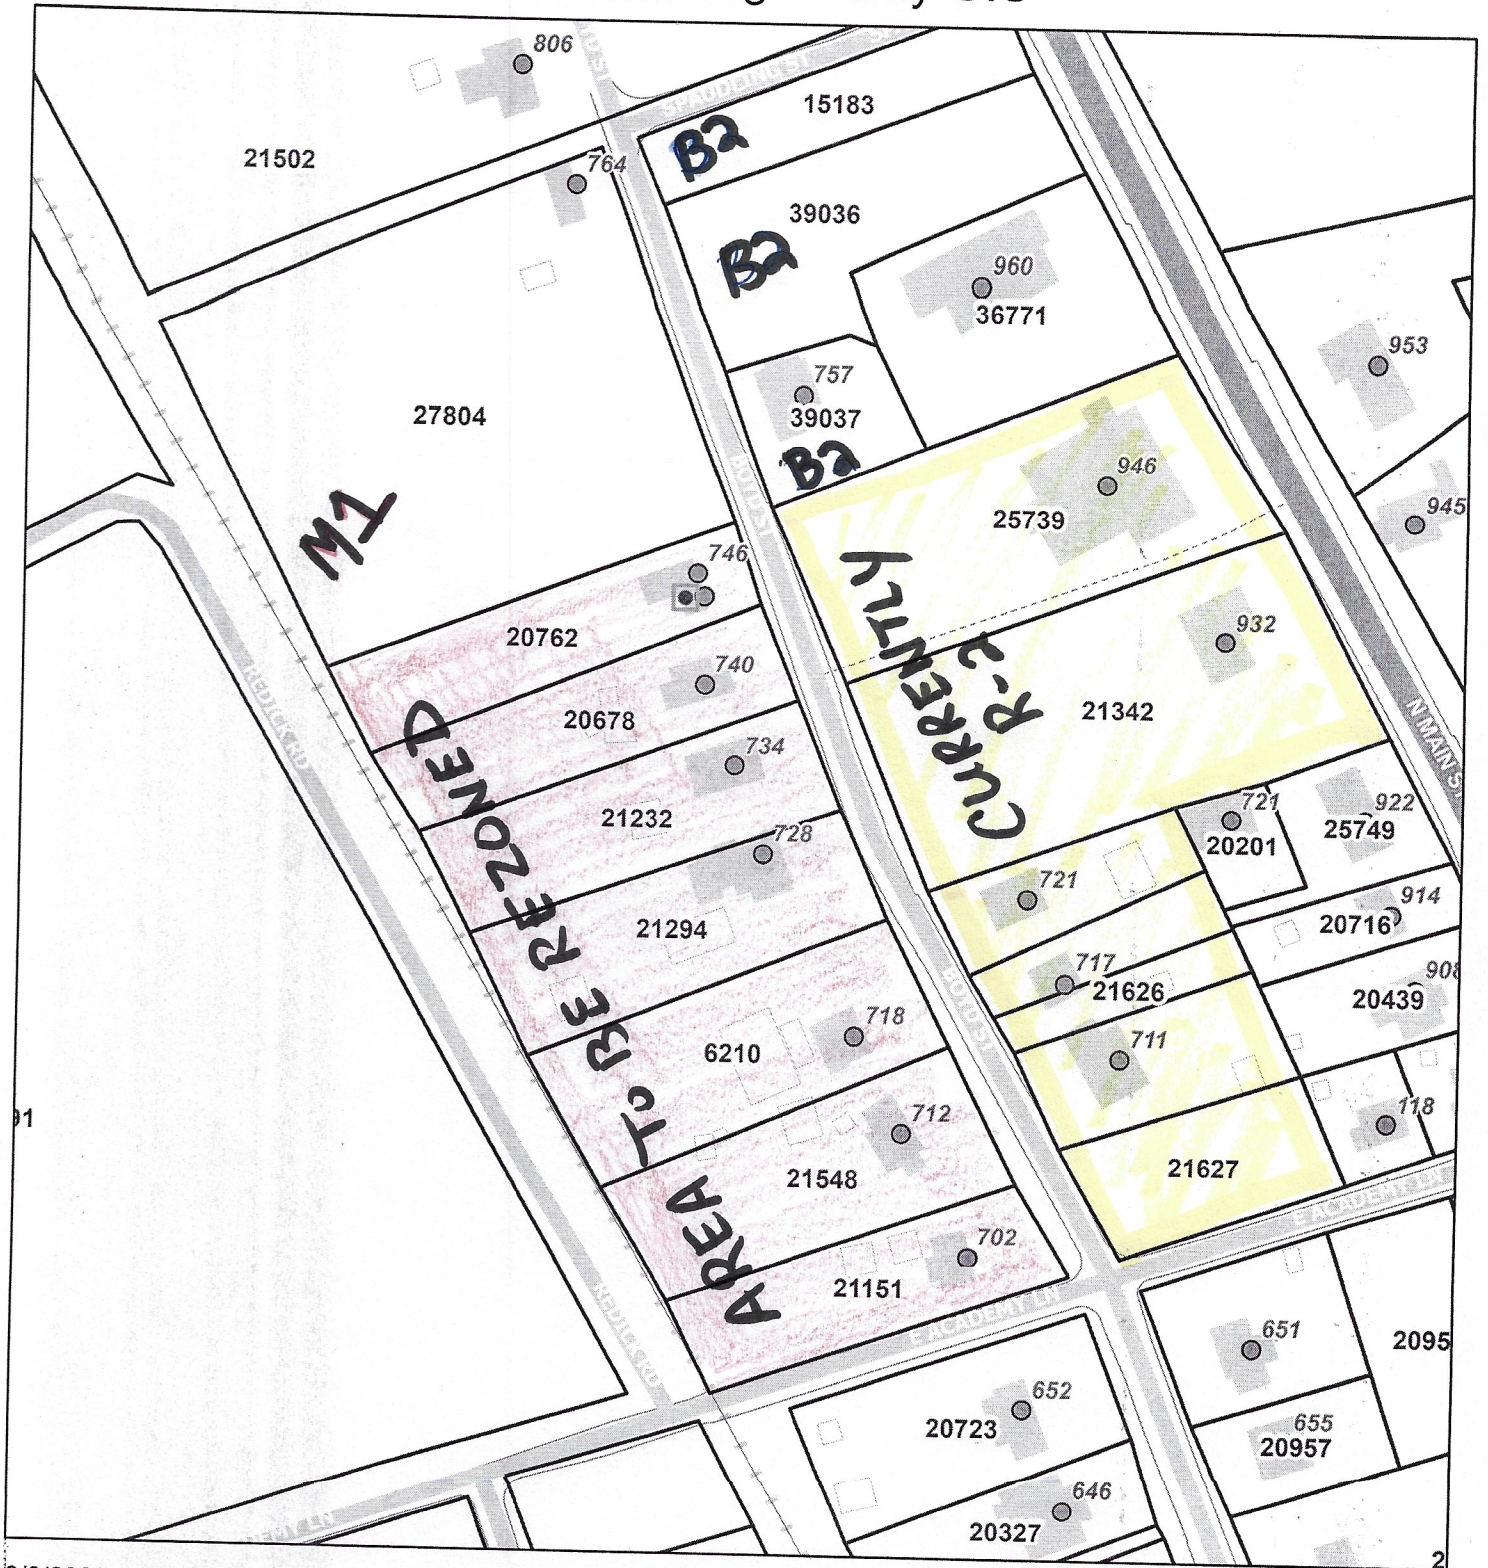

Mecklenburg County GIS

9/8/2023, 2:47:21 PM

-  Tax Parcels
-  911 Address Point
-  Town Boundary