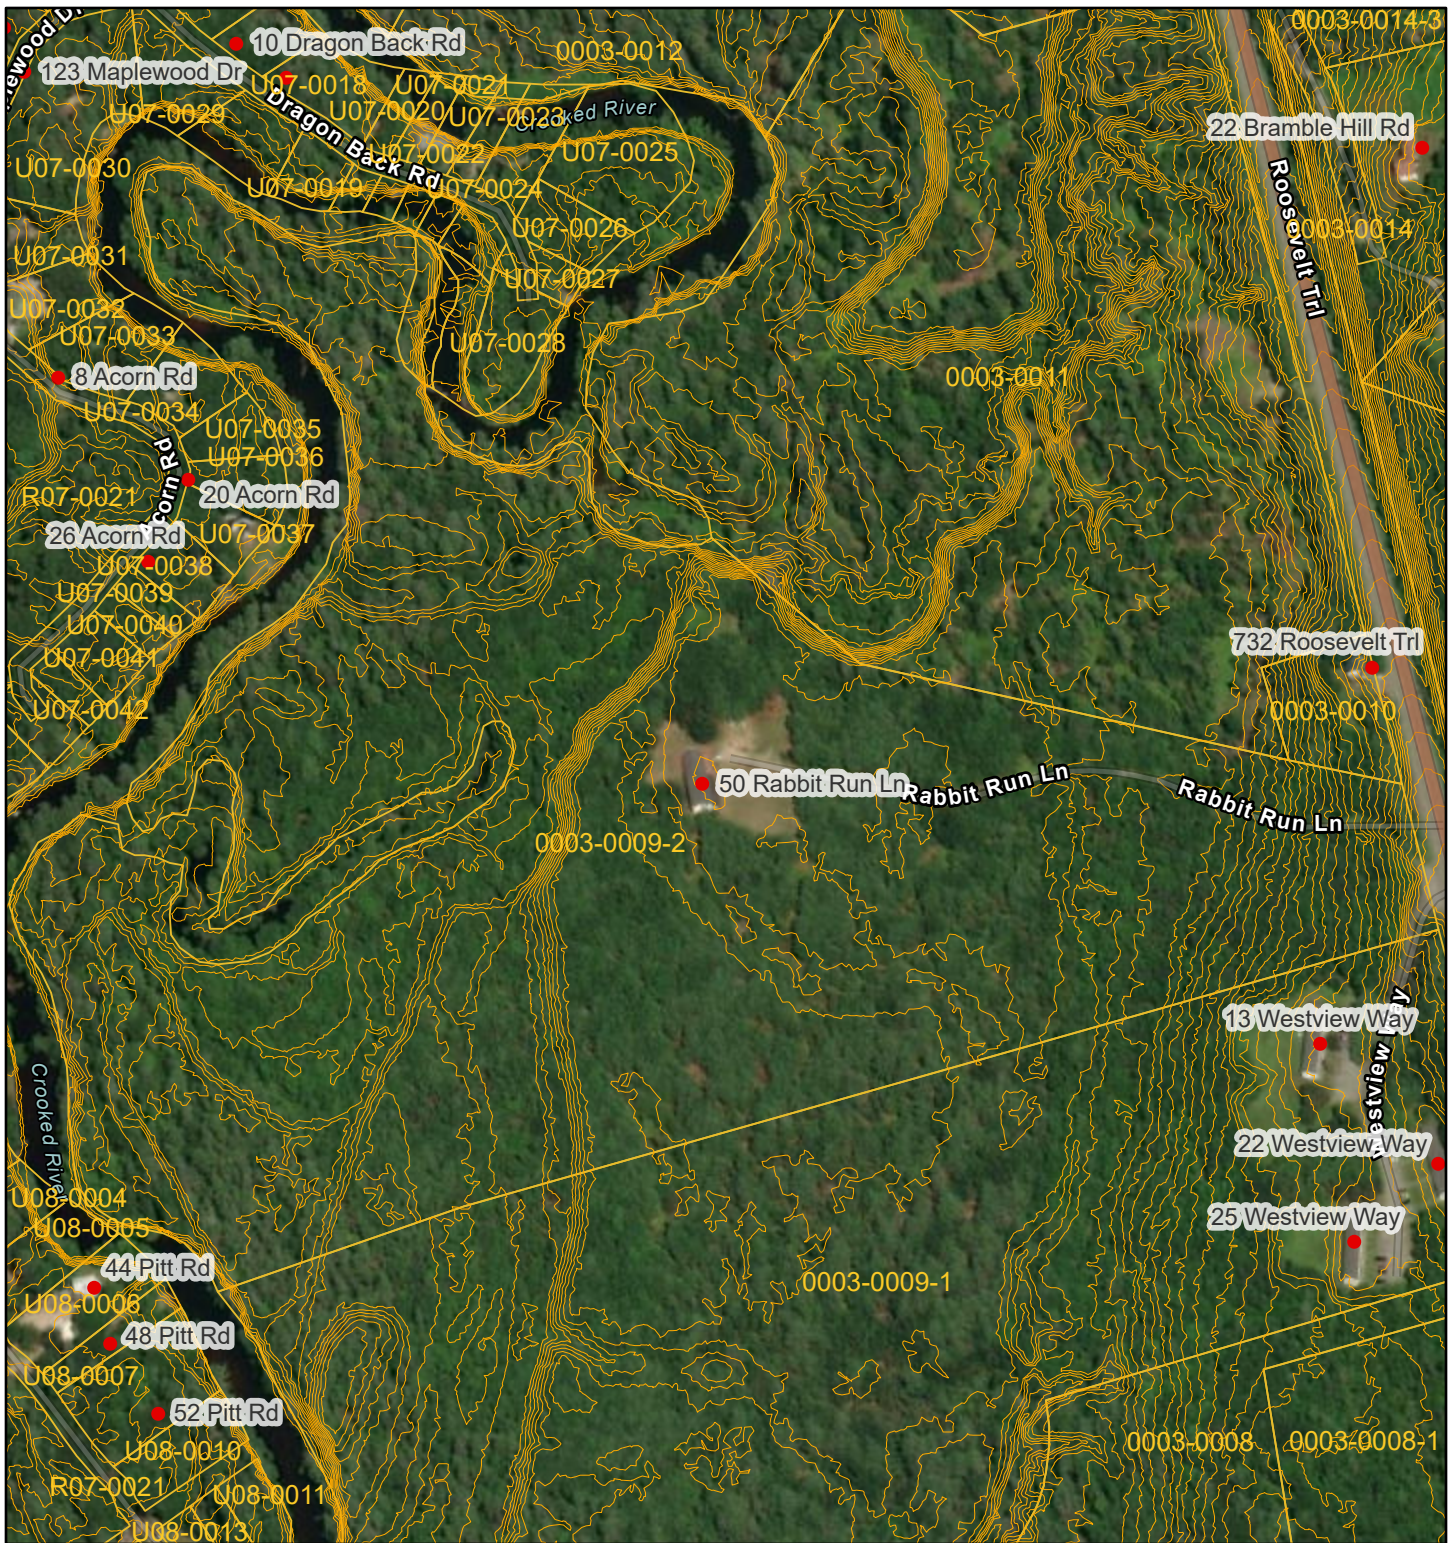

Pachamama Sanctuary Elevation Map

5/21/2026, 1:48:06 PM

1:5,467

- E911 Address Points
- Elevation Contours 2 Feet
- Maine Parcels Organized Towns
- World Imagery
- Low Resolution 15m Imagery

High Resolution 60cm Imagery

High Resolution 30cm Imagery

Citations

1.2m Resolution Metadata

Sources: Esri, TomTom, Garmin, FAO, NOAA, USGS, © OpenStreetMap contributors, and the GIS User Community, Vantor