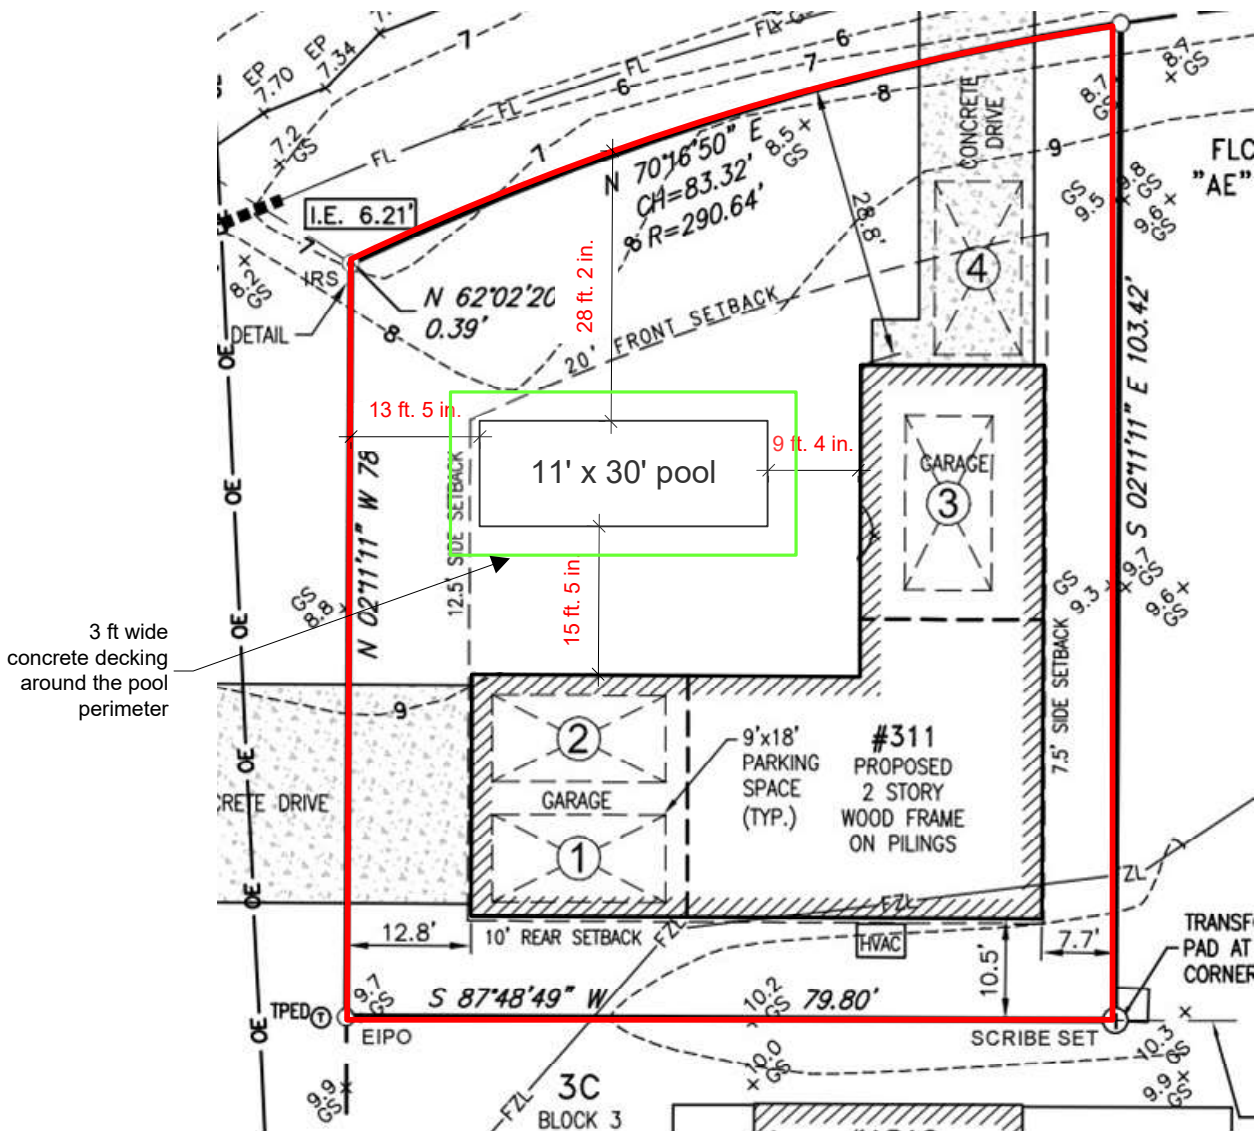

**Pool Site Plan for :**  
**Lary & Cory Ellis**  
**311 Spencer Farlow Dr.**  
**Carolina Beach, NC 28428**  
**exphometeam@gmail.com**  
**910-442-8388 (Lary cell)**  
**910-405-2455 (Cory cell)**

311 SPENCER-FARLOW DRIVE  
 LOT 3B BLOCK 3 HARBOUR POINT  
 PARCEL ID:R08806-004-037-000 DEED BOOK 6464 PAGE 1649 MAP BOOK 35 PAGE 298  
 TOWN OF CAROLINA BEACH NEW HANOVER COUNTY NORTH CAROLINA