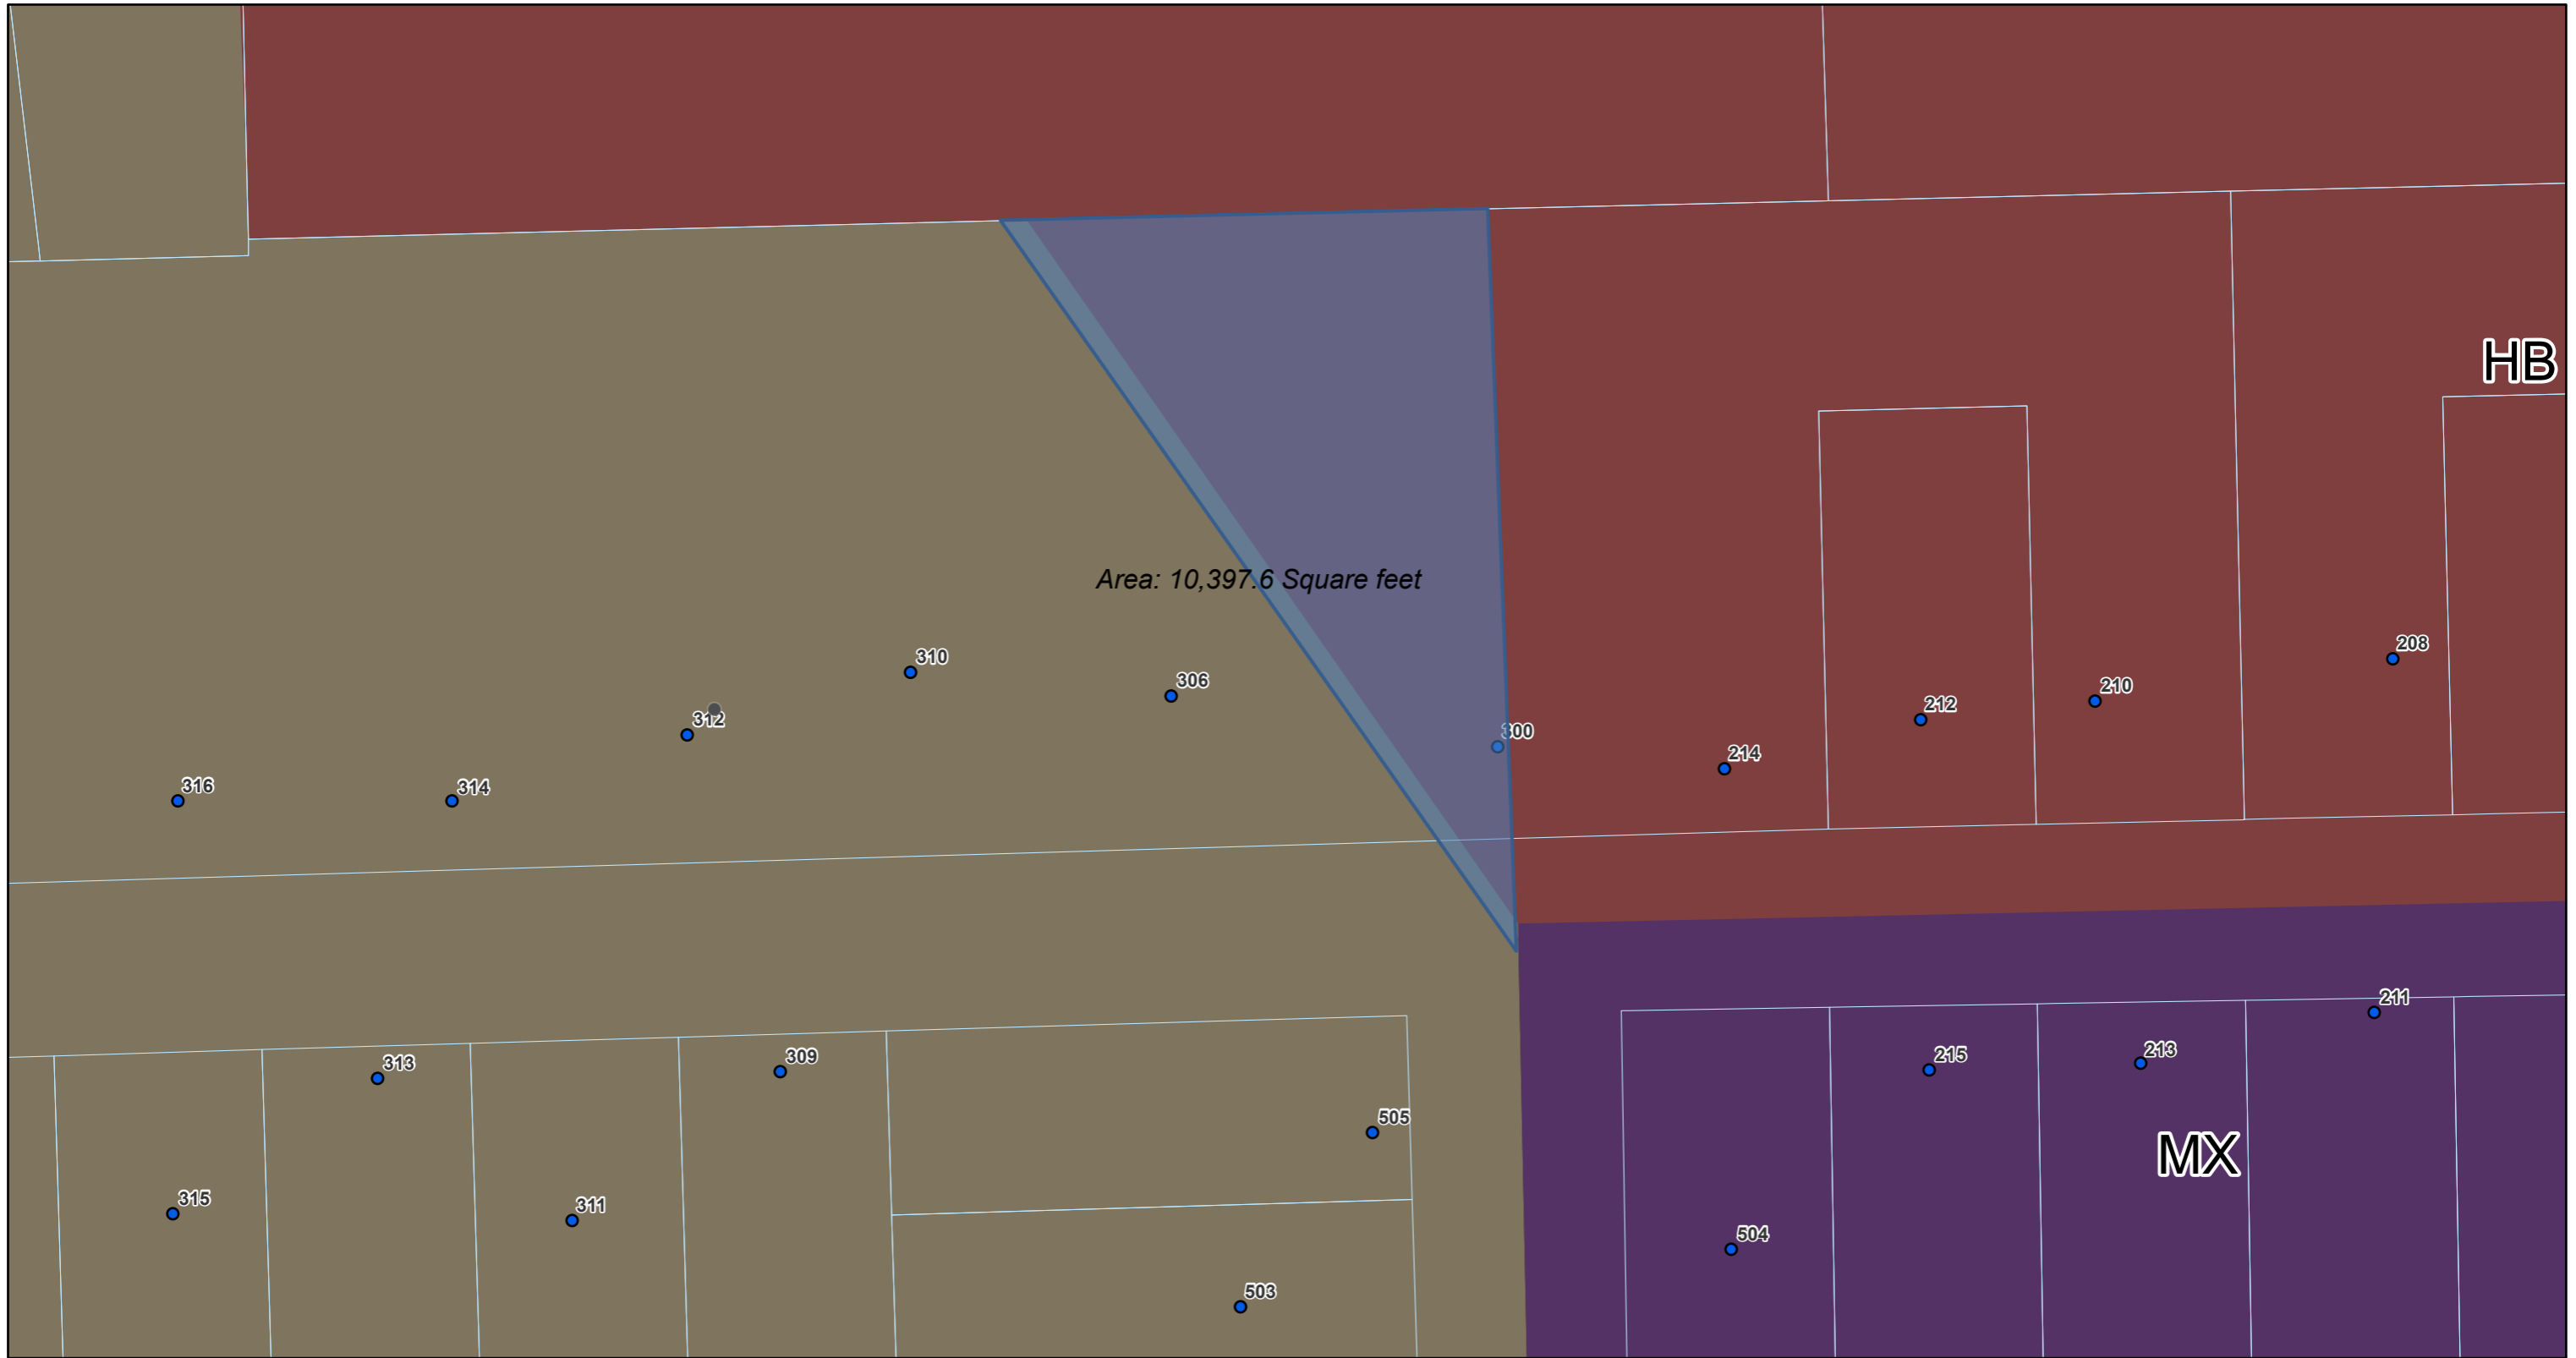

# 300 Goldsboro: HB to R-1

2/4/2021, 2:58:47 PM

Parcels	Zoning HB	R-1	Green: Band_2
Address	Zoning MX	Red: Band_1	Blue: Band_3
	2020 Aerial		

New Hanover County, State of North Carolina DOT, Esri, HERE, Garmin, INCREMENT P, USGS, EPA, USDA