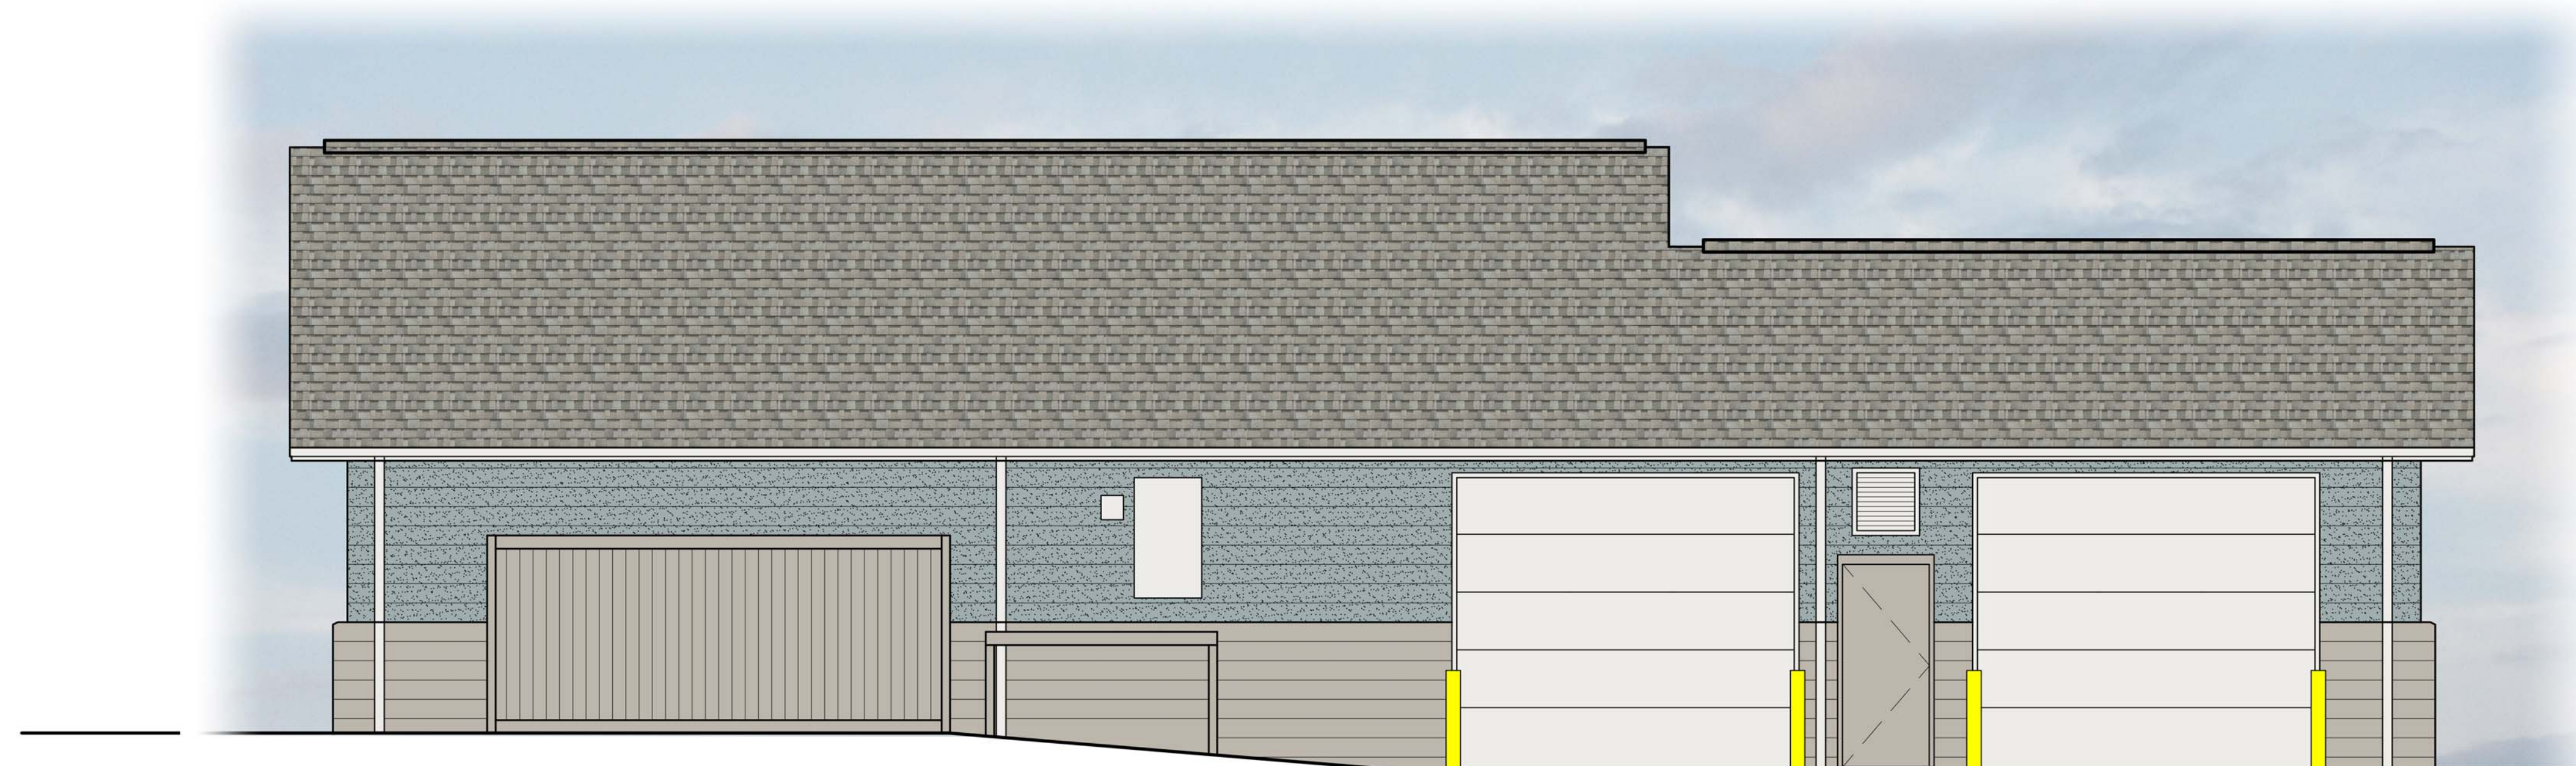

South Elevation

Material Legend

- Smooth Face CMU, Painted
  Color - Mindful Gray SW 7016
- Splitface CMU, Painted
  Color - Breezy SW 7616
- James Hardie Fiber Cement Trim
  Color - Pure White SW 7005
- Painted Hollow Metal Doors
  Color - Mindful Gray SW 7016
- Shingles - Owens Corning
  Duration Premium Cool
  Cool Sage

DUNN & DALTON
ARCHITECTS

Carolina Beach - Hamlet Bathhouse
Rendered Exterior Elevations

May 20, 2021