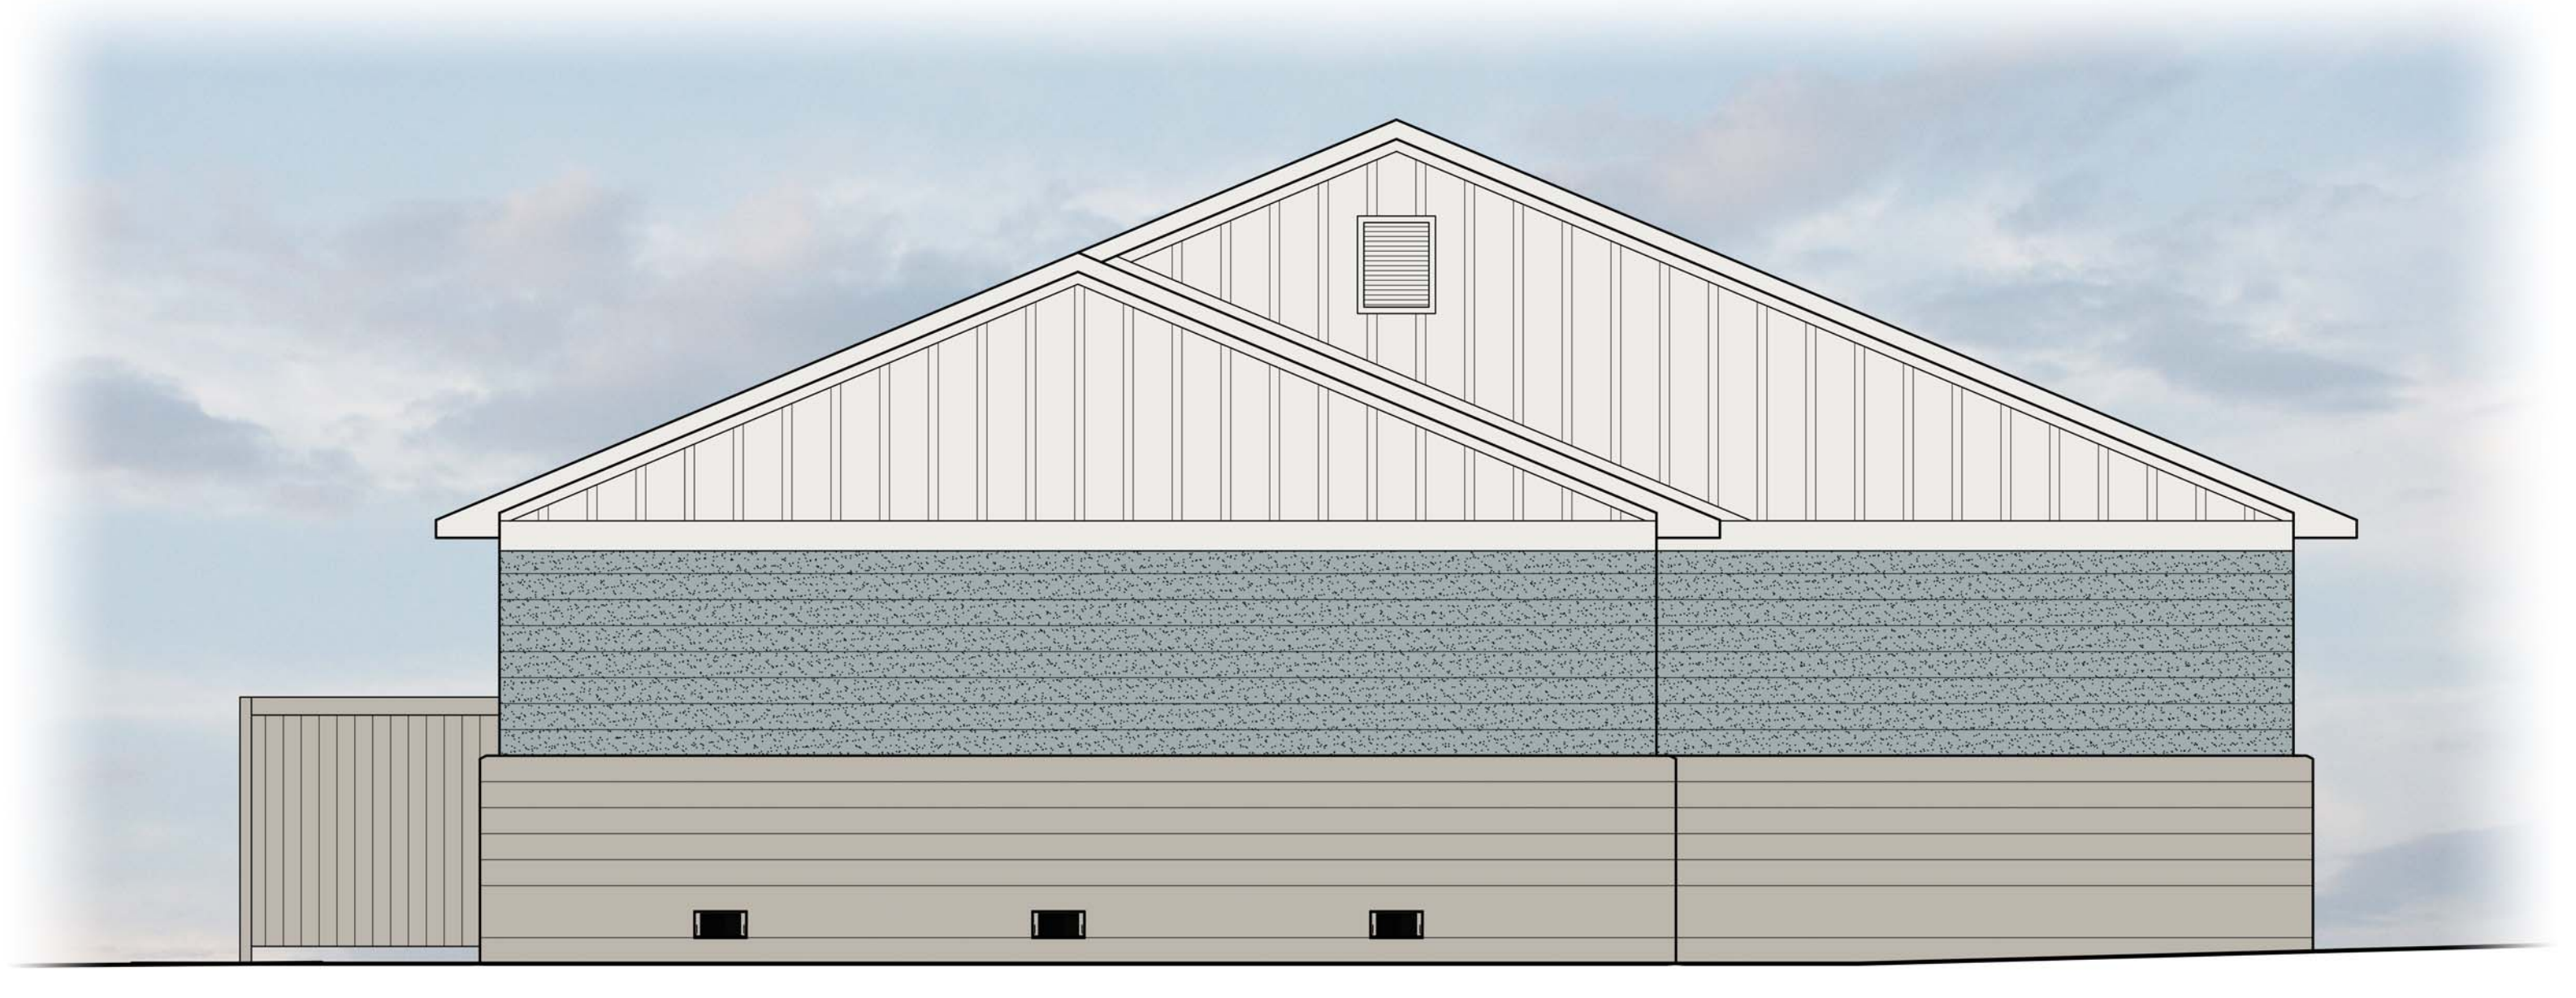

West Elevation