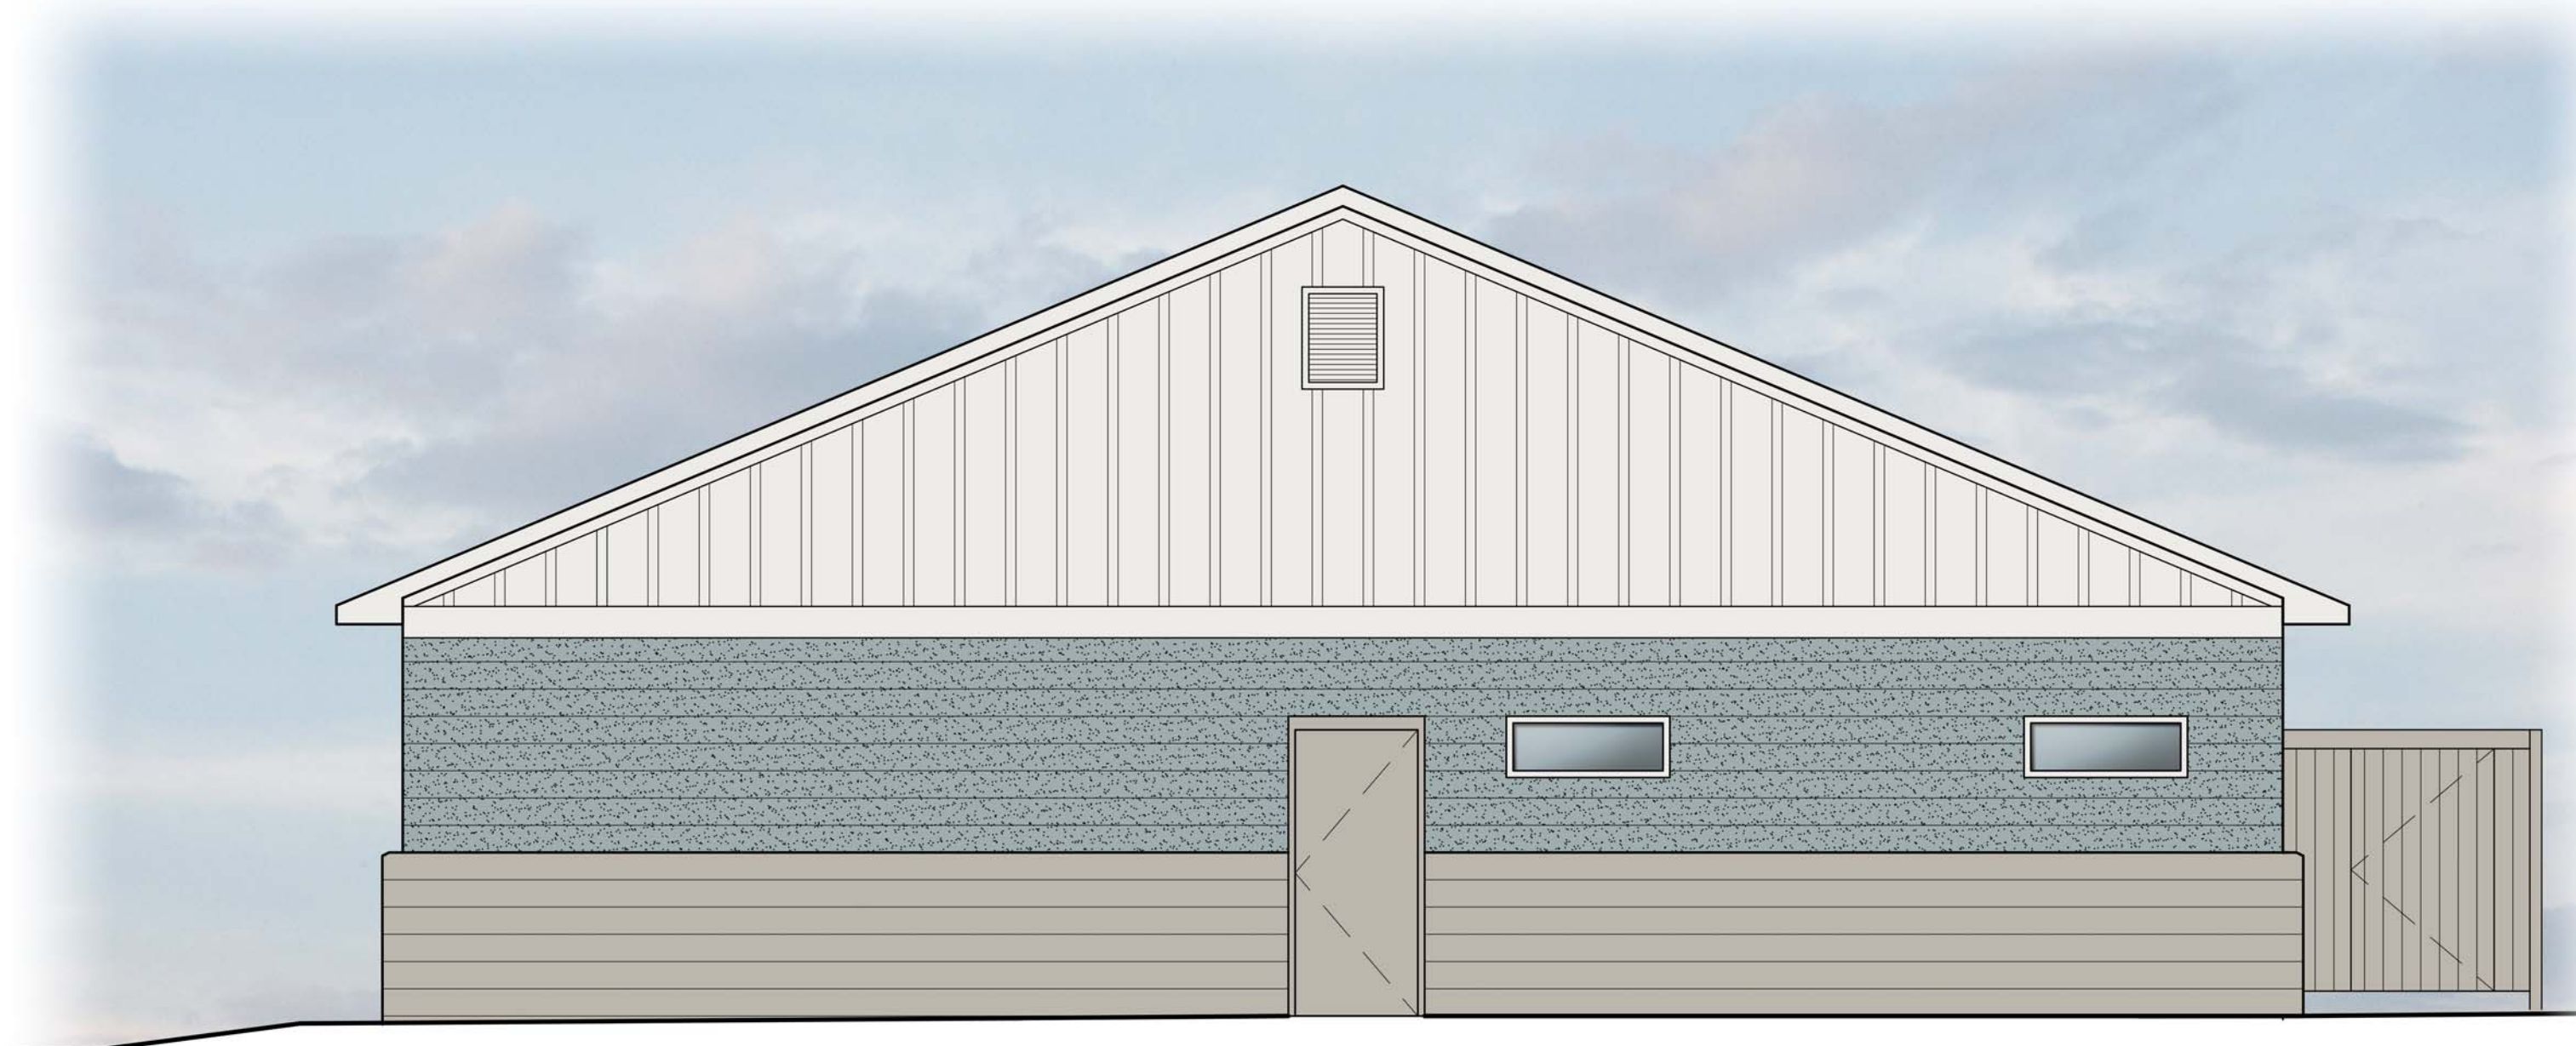

East Elevation