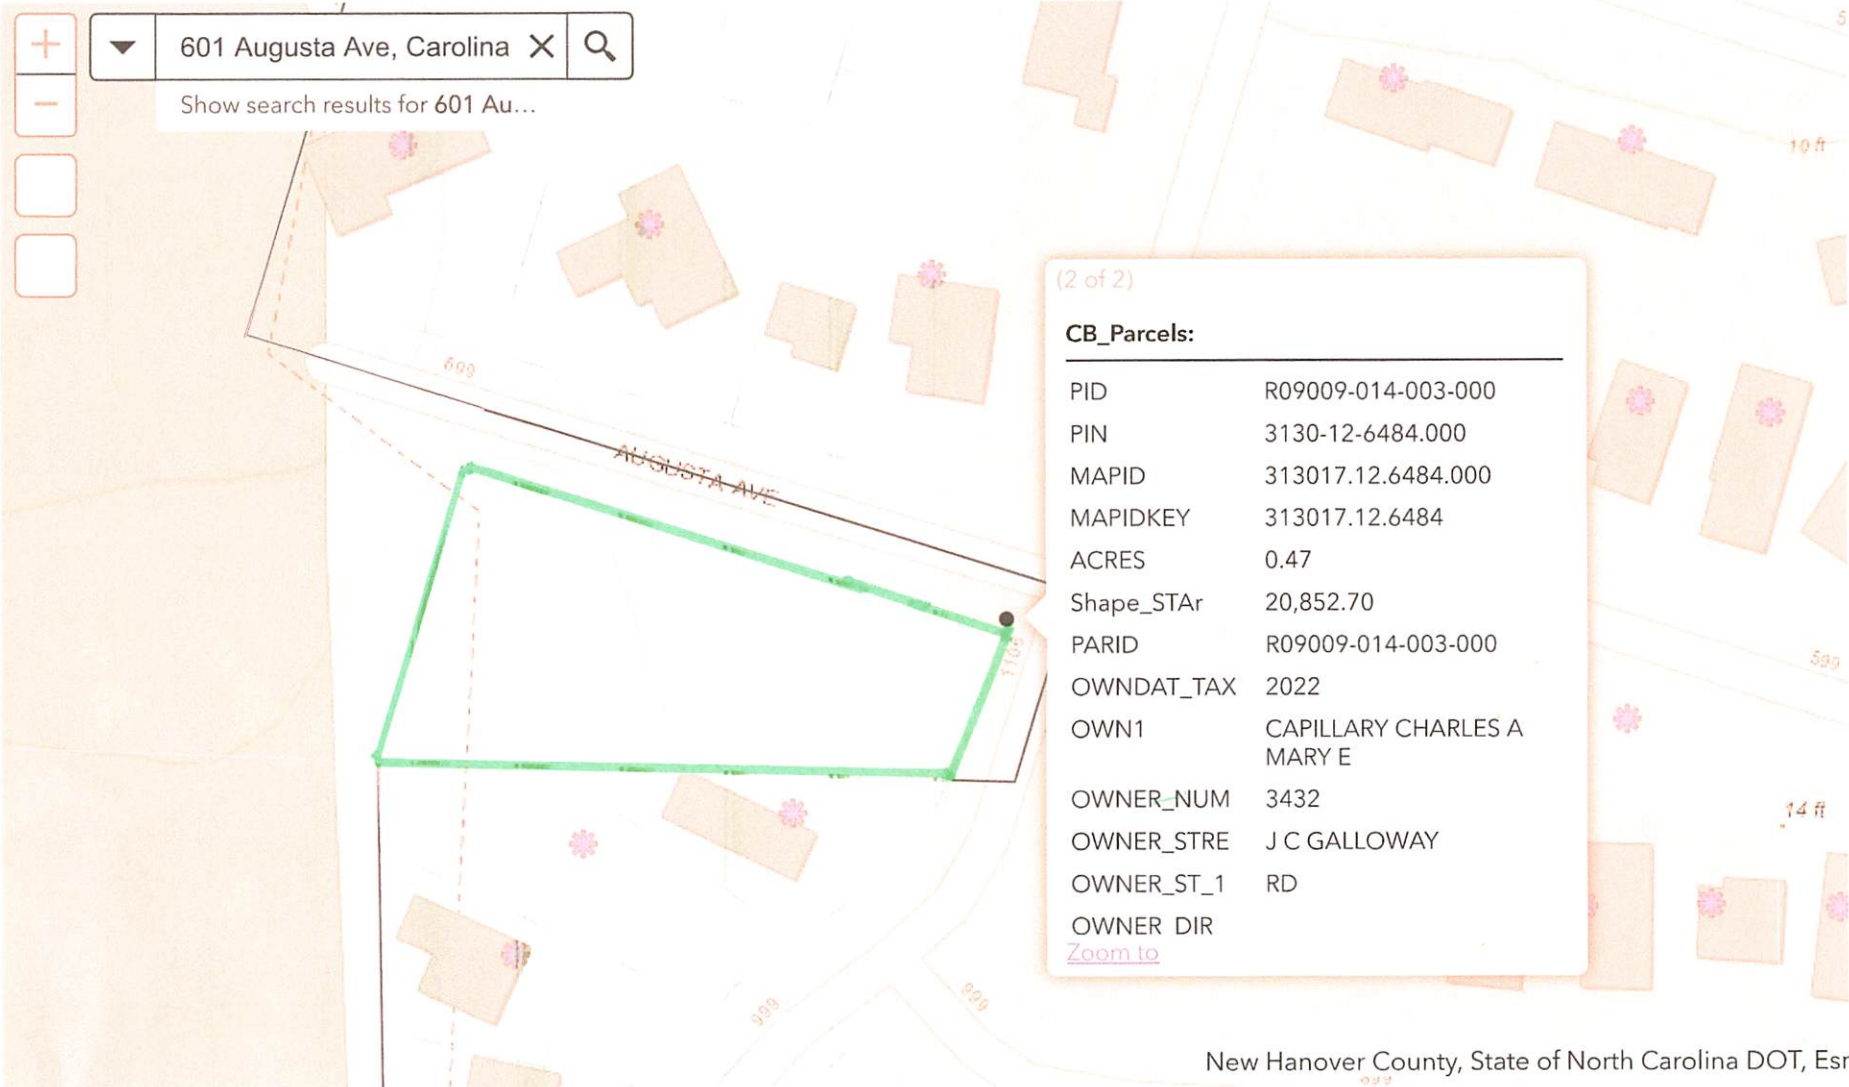

601 Augusta Ave, Carolina X

Show search results for 601 Au...

(2 of 2)

CB_Parcels:

PID	R09009-014-003-000
PIN	3130-12-6484.000
MAPID	313017.12.6484.000
MAPIDKEY	313017.12.6484
ACRES	0.47
Shape_STAr	20,852.70
PARID	R09009-014-003-000
OWNDAT_TAX	2022
OWN1	CAPILLARY CHARLES A MARY E
OWNER_NUM	3432
OWNER_STRE	J C GALLOWAY
OWNER_ST_1	RD
OWNER_DIR	

[Zoom to](#)

New Hanover County, State of North Carolina DOT, Esr

All rights reserved