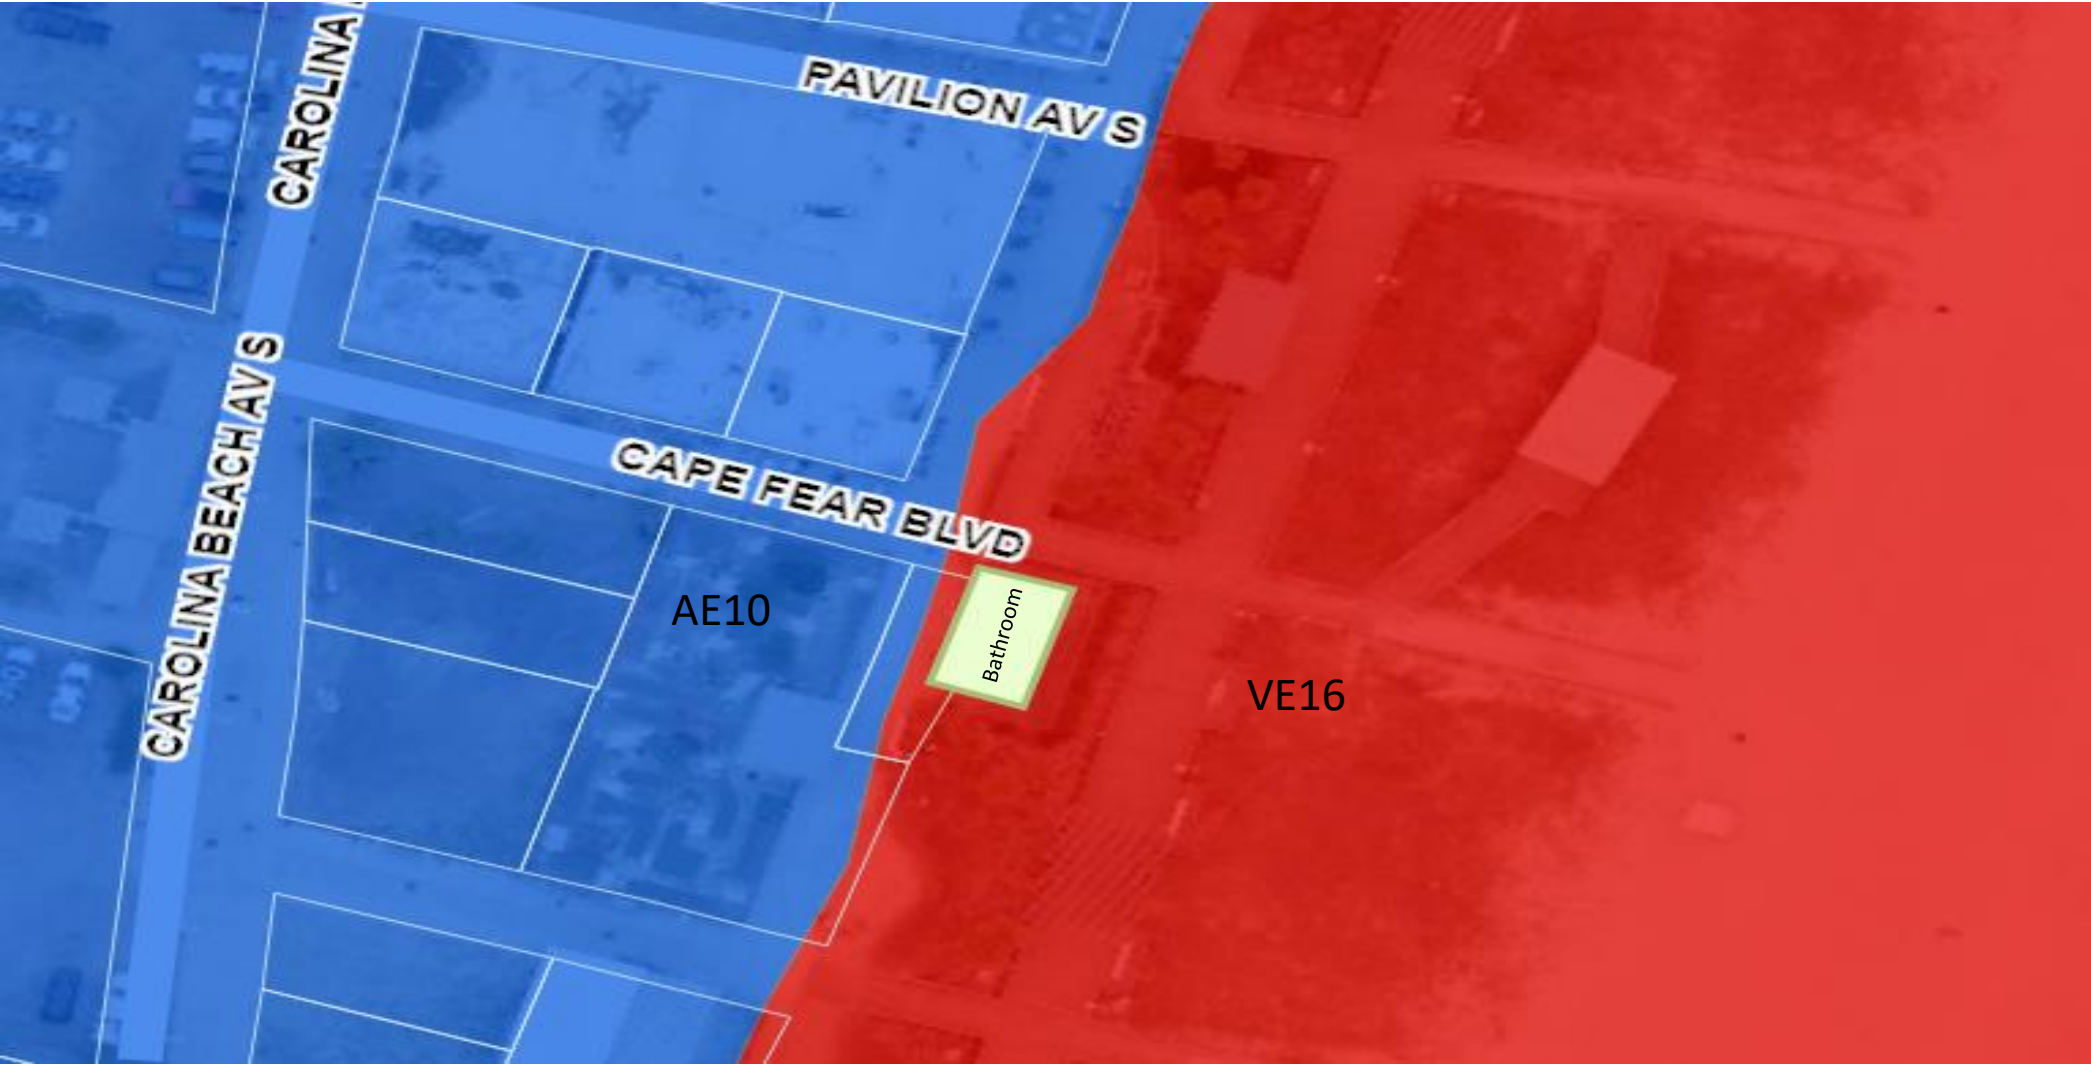

Flood Map

AE10

Bathroom

VE16