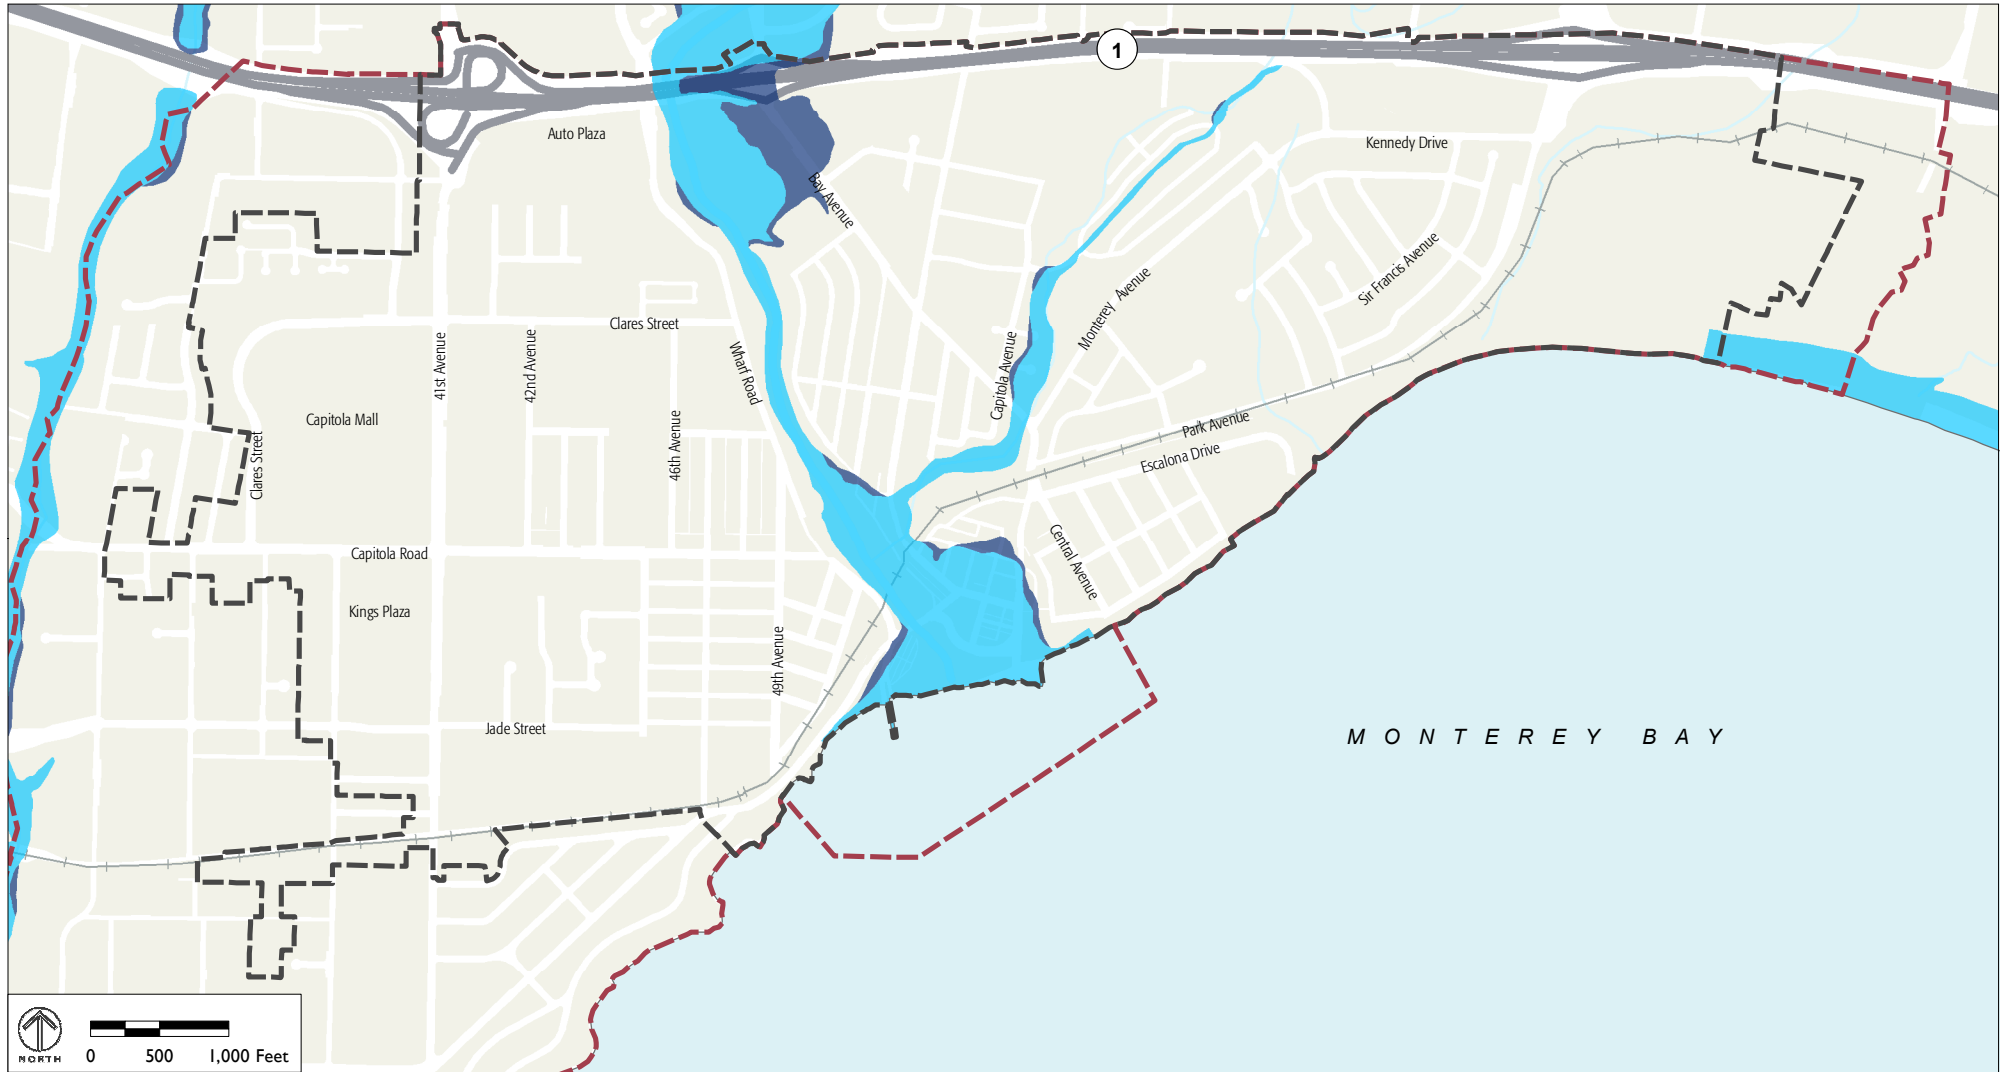

CITY OF CAPITOLA
ZONING CODE UPDATE

- 100-year flood
- 500-year flood
- City Limit
- Sphere of Influence

Source: ESRI, 2017; PlaceWorks, 2017.

JANUARY 11, 2017
FLOOD MAP