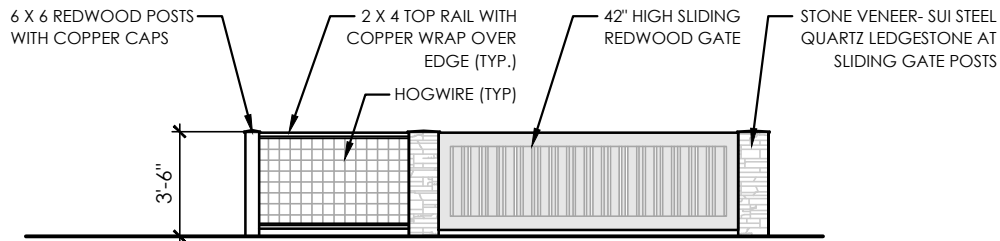

FENCE AND GATE IN R.O.W. - N.T.S.

**VALERIE HART
RESIDENTIAL DESIGN**

3680 N. RODEO GULCH ROAD, SOQUEL, CA 95073
MOBILE: (831) 239-1609
EMAIL: valerie95063@yahoo.com

MESERVE RESIDENCE

511 ESCALONA DRIVE, CAPITOLA, CA 95010
APN: 036-125-02