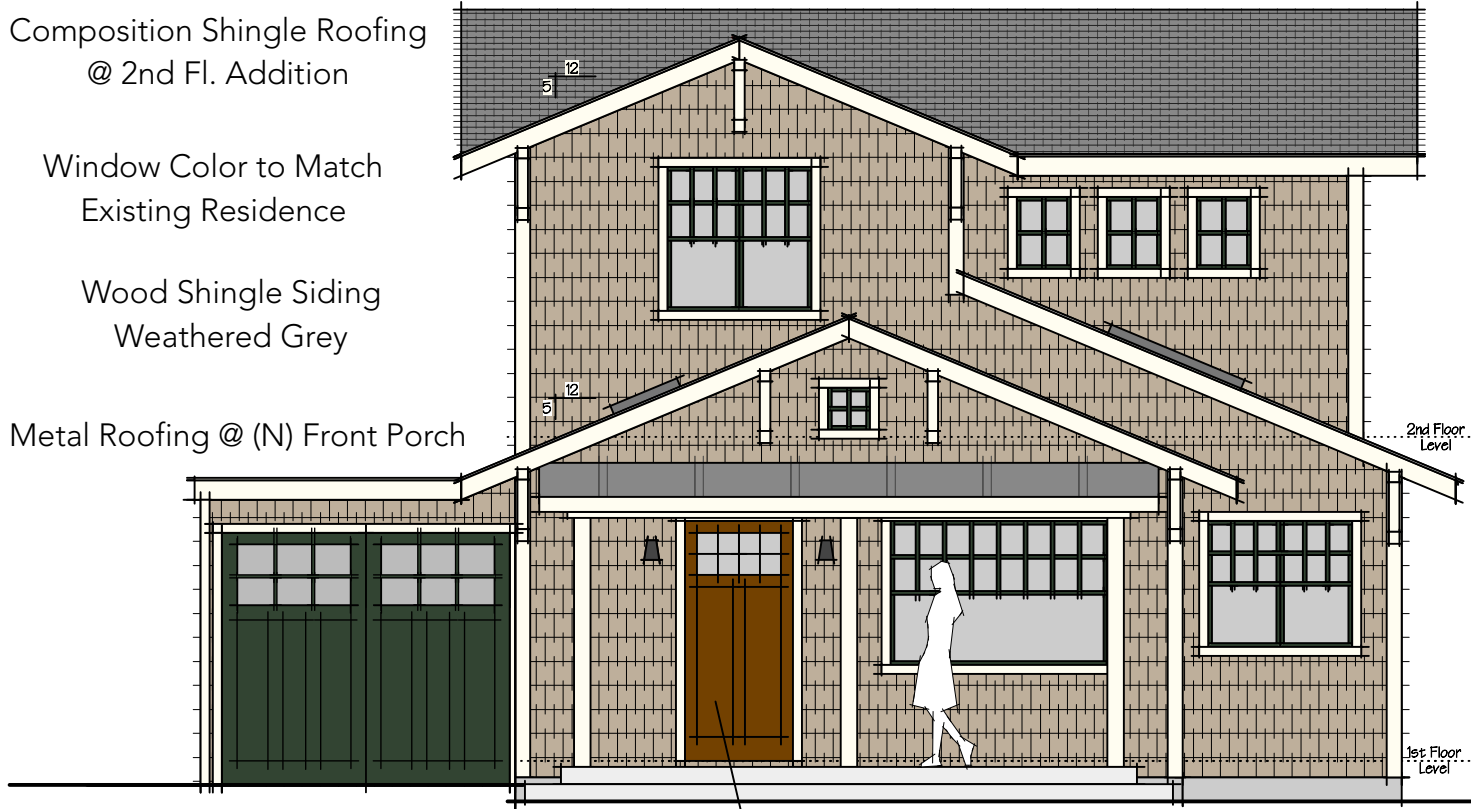

# Exterior Materials and Finishes

Composition Shingle Roofing  
@ 2nd Fl. Addition

Window Color to Match  
Existing Residence

Wood Shingle Siding  
Weathered Grey

Metal Roofing @ (N) Front Porch

Wood Stain @ (E) Front Door

Roofing:  
GAF Timberline HD Shingles  
Color: Pewter Gray or sim.  
to Match Existing Residence

Siding:  
Wood Shingle Siding  
Weathered Grey

Windows:  
Pella Lifestyle Series  
Wood Casement Window  
'Hartford Green' or sim.  
to Match Existing Residence