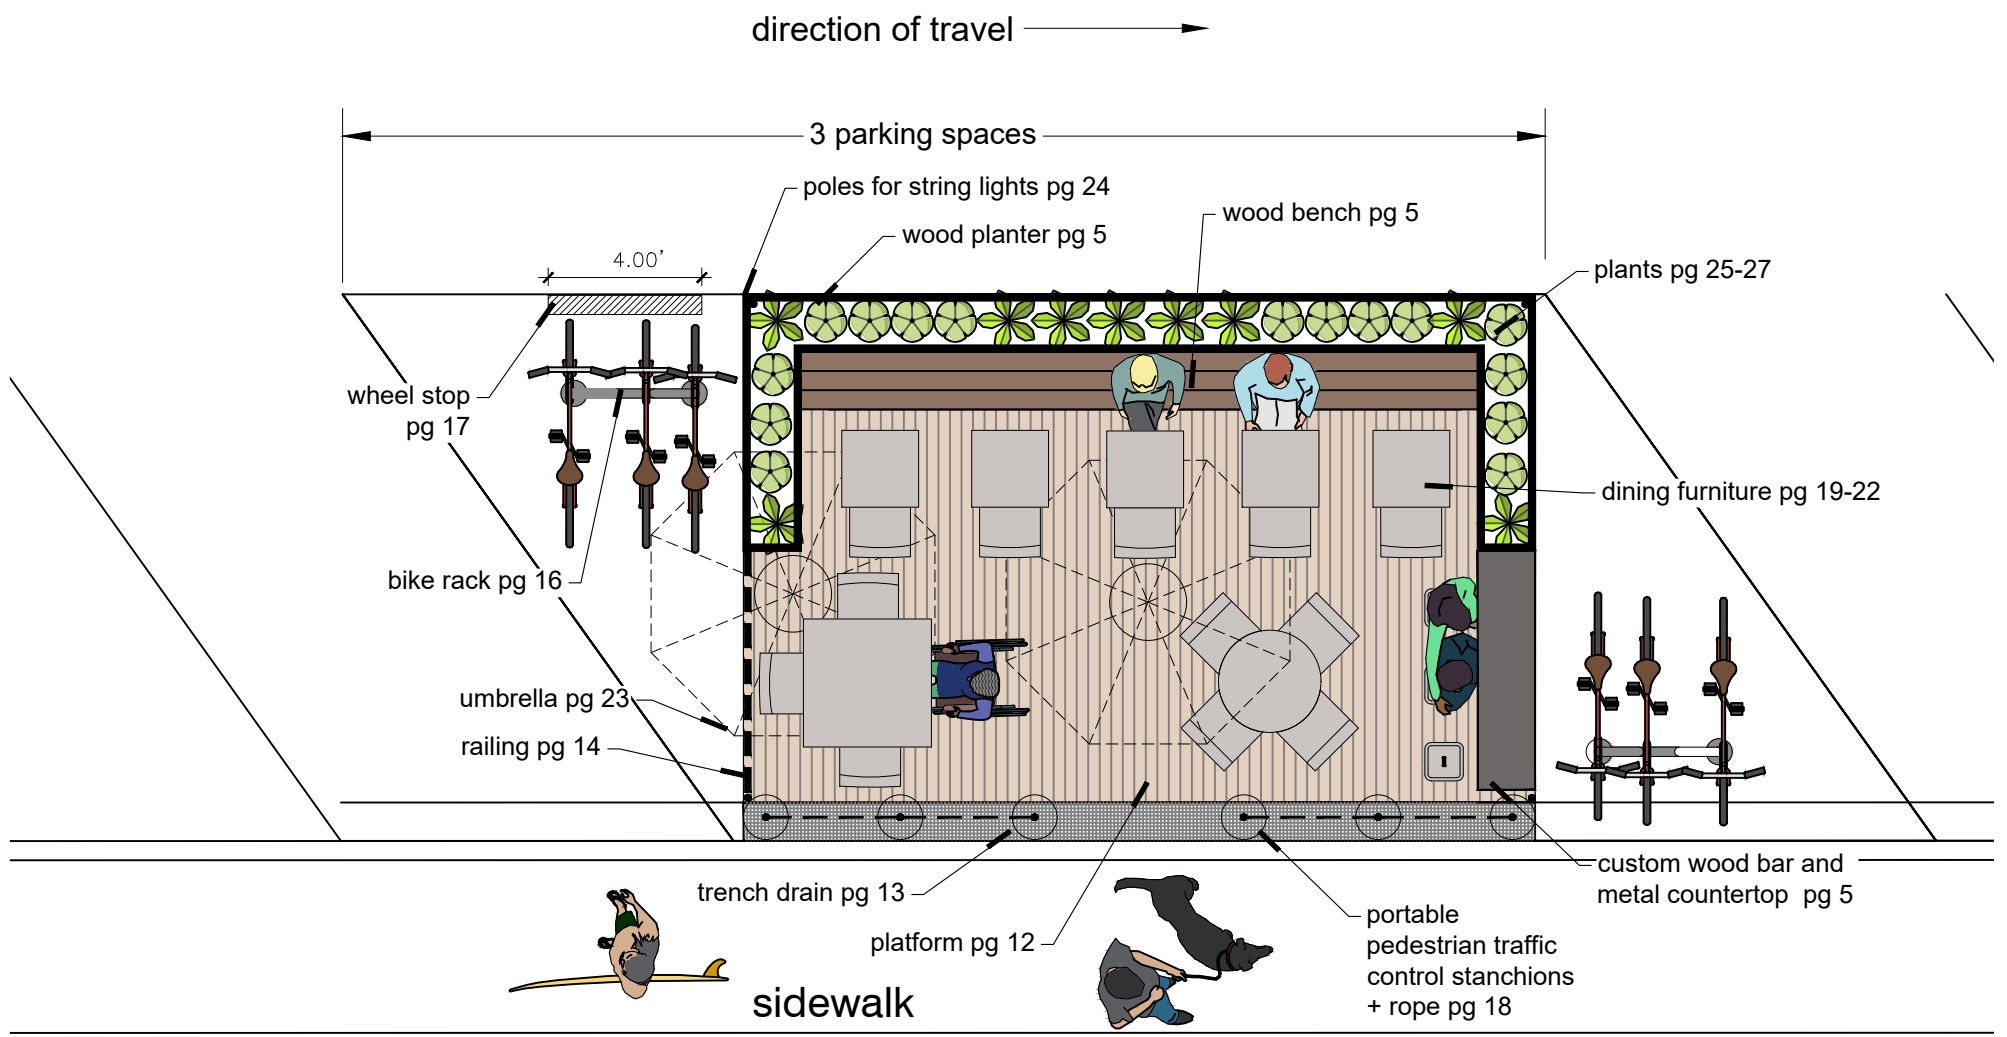

A1 Angled Parking Space Concrete Planters and Railing - Plan View

A2 Angled Parking Planters (concrete planter perimeter) - Plan View

PLANTERS WITH RAILING - elevation

PLANTERS only (no railing) - elevation

PLANTERS WITH RAILING - elevation

PLANTERS only (no railing) - elevation

Natural wood decking: Redwood

approved textures

approved colors

Composite wood decking

Trench Drain at curb and gutter to allow access to gutter