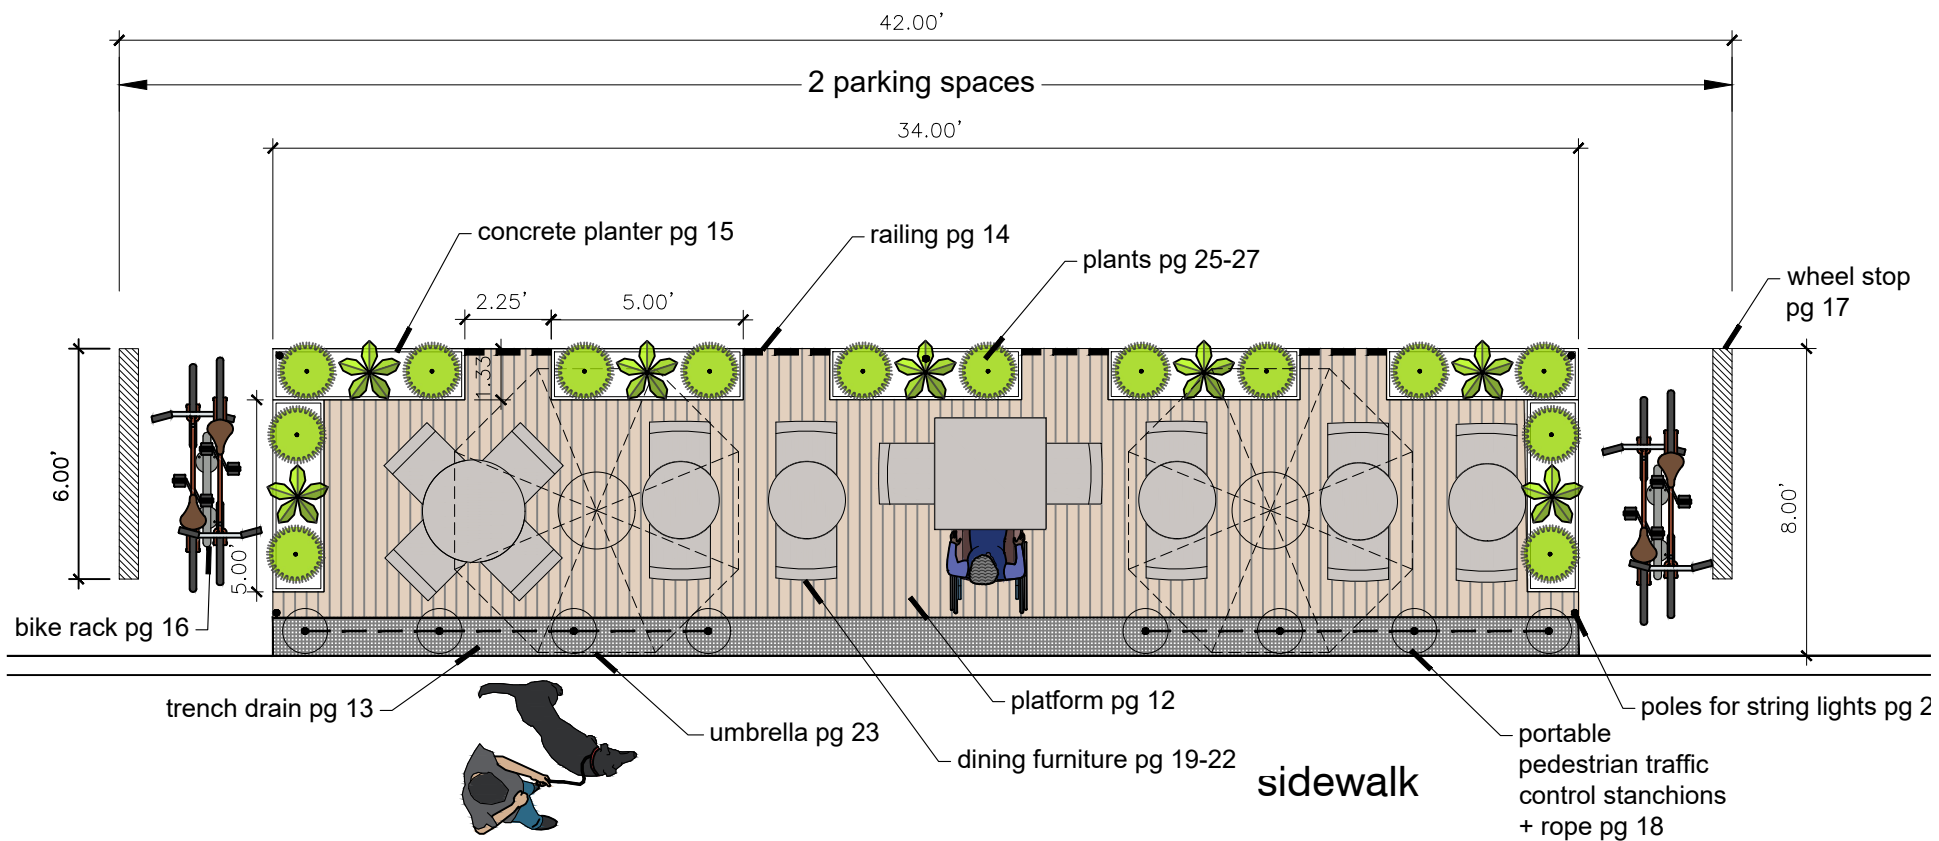

A1 Angled Parking Space Concrete Planters and Railing - Plan View

A2 Angled Parking Planters (concrete planter perimeter) - Plan View

PLANTERS WITH RAILING - elevation

PLANTERS only (no railing) - elevation

PLANTERS WITH RAILING - elevation

PLANTERS only (no railing) - elevation

Natural wood decking: Redwood

approved textures

approved colors

Composite wood decking

Trench Drain at curb and gutter to allow access to gutter

Perforated steel perimeter between platform and street to allow stormwater to flow from crown to gutter

Note:
Choose one
railing color for a
unified theme.

Custom fabricated metal railing with horizontal pickets
<http://deck-rail.com/products/aluminum-round-picket/>

Approved colors and finishes. Choose one color for a unified theme.

Sand Acid Wash

Charcoal Acid Wash

Buff Acid Wash

Concrete planter - rectangle: 16" wide x 48"-60" long x 36" high, 1520- 2030 lbs with soil
round: 24" diameter x 36" high, 943 lbs with soil