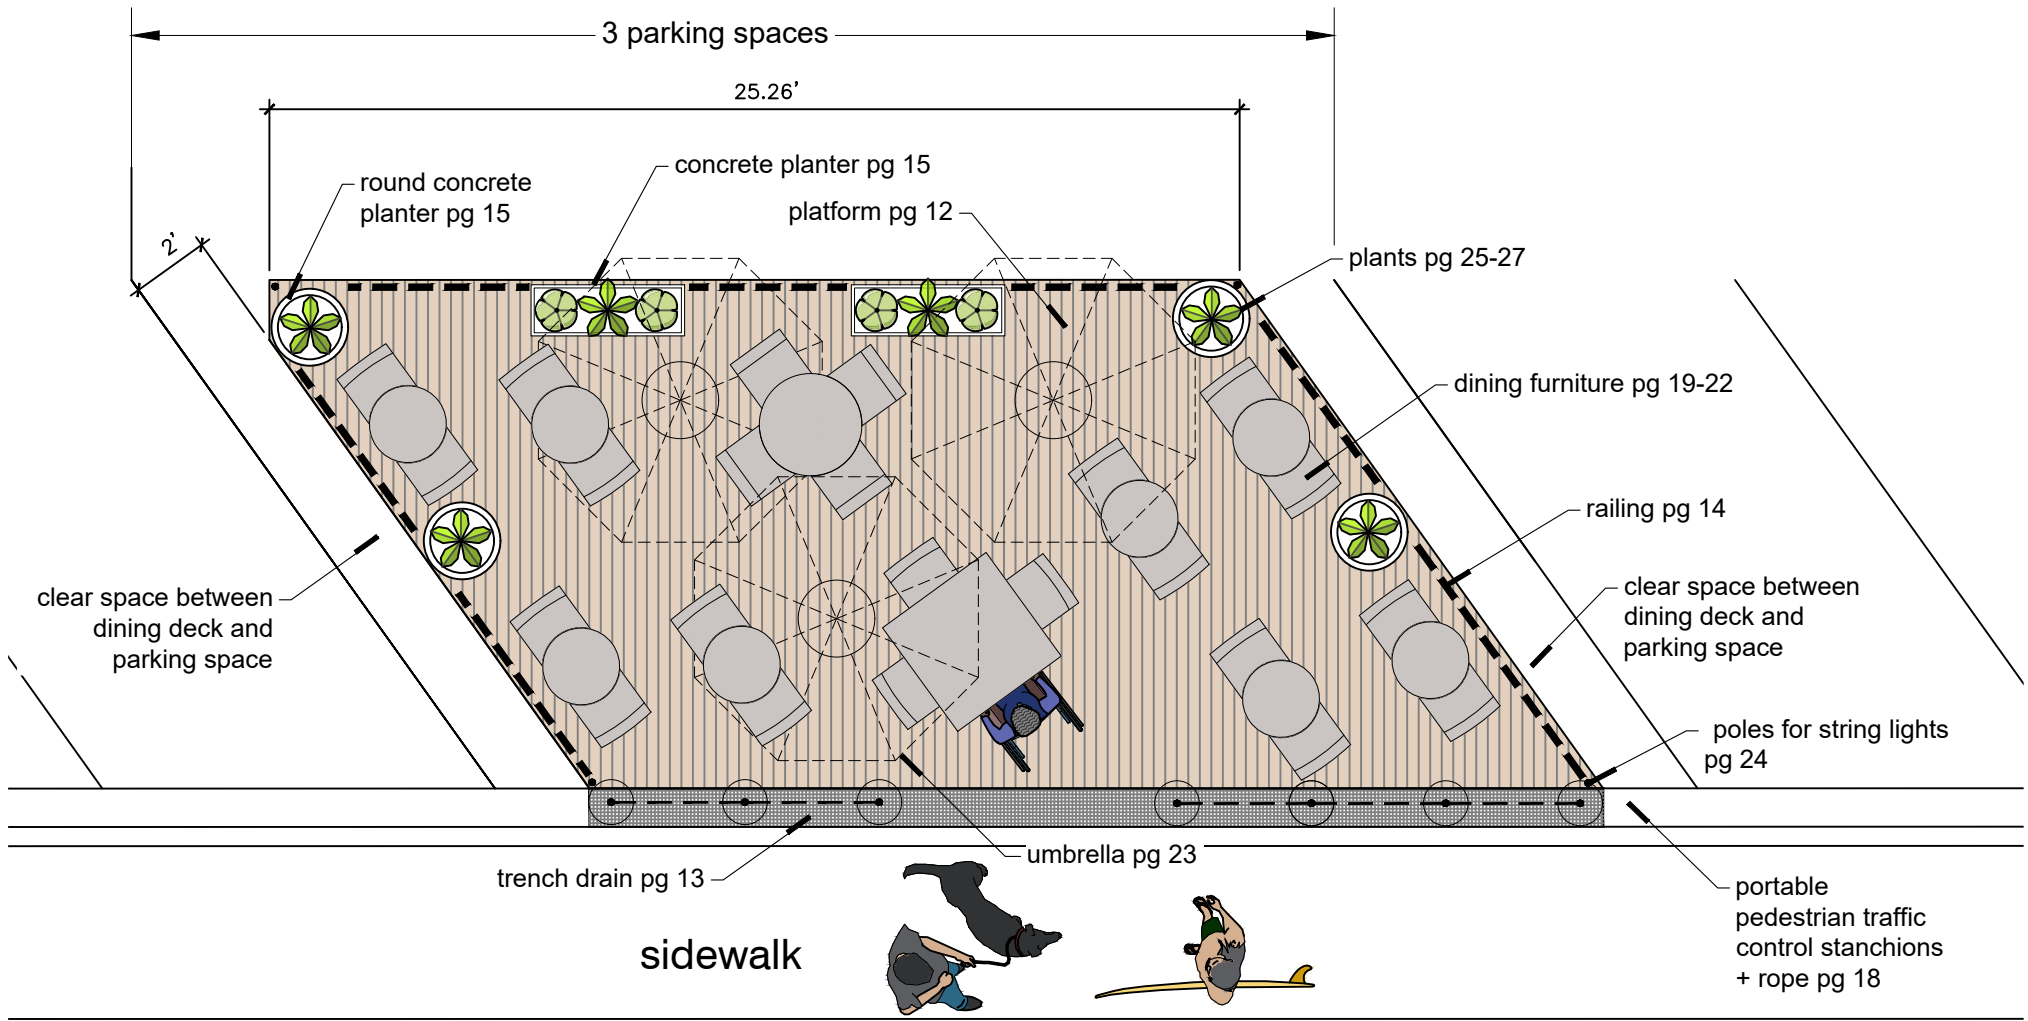

A1 Angled Parking Space Concrete Planters and Railing - Plan View

A2 Angled Parking Planters (concrete planter perimeter) - Plan View

PLANTERS WITH RAILING - elevation

PLANTERS only (no railing) - elevation

PLANTERS WITH RAILING - elevation

PLANTERS only (no railing) - elevation

Natural wood decking: Redwood

approved textures

approved colors

Composite wood decking

Trench Drain at curb and gutter to allow access to gutter

Perforated steel perimeter between platform and street to allow stormwater to flow from crown to gutter

Note:
Choose one
railing color for a
unified theme.

Custom fabricated metal railing with horizontal pickets
<http://deck-rail.com/products/aluminum-round-picket/>