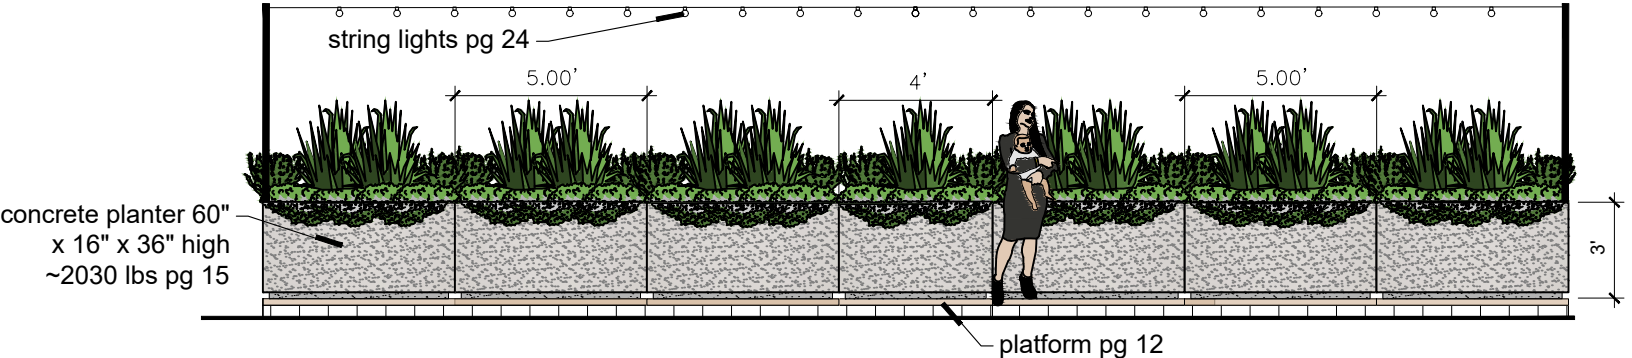

A1 Angled Parking Space Concrete Planters and Railing - Plan View

A2 Angled Parking Planters (concrete planter perimeter) - Plan View

PLANTERS WITH RAILING - elevation

PLANTERS only (no railing) - elevation

PLANTERS WITH RAILING - elevation

PLANTERS only (no railing) - elevation

Natural wood decking: Redwood

approved textures

approved colors

Composite wood decking

Trench Drain at curb and gutter to allow access to gutter

Perforated steel perimeter between platform and street to allow stormwater to flow from crown to gutter

Note:
Choose one
railing color for a
unified theme.

Custom fabricated metal railing with horizontal pickets
<http://deck-rail.com/products/aluminum-round-picket/>

Approved colors and finishes. Choose one color for a unified theme.

Sand Acid Wash

Charcoal Acid Wash

Buff Acid Wash

Concrete planter - rectangle: 16" wide x 48"-60" long x 36" high, 1520- 2030 lbs with soil
round: 24" diameter x 36" high, 943 lbs with soil