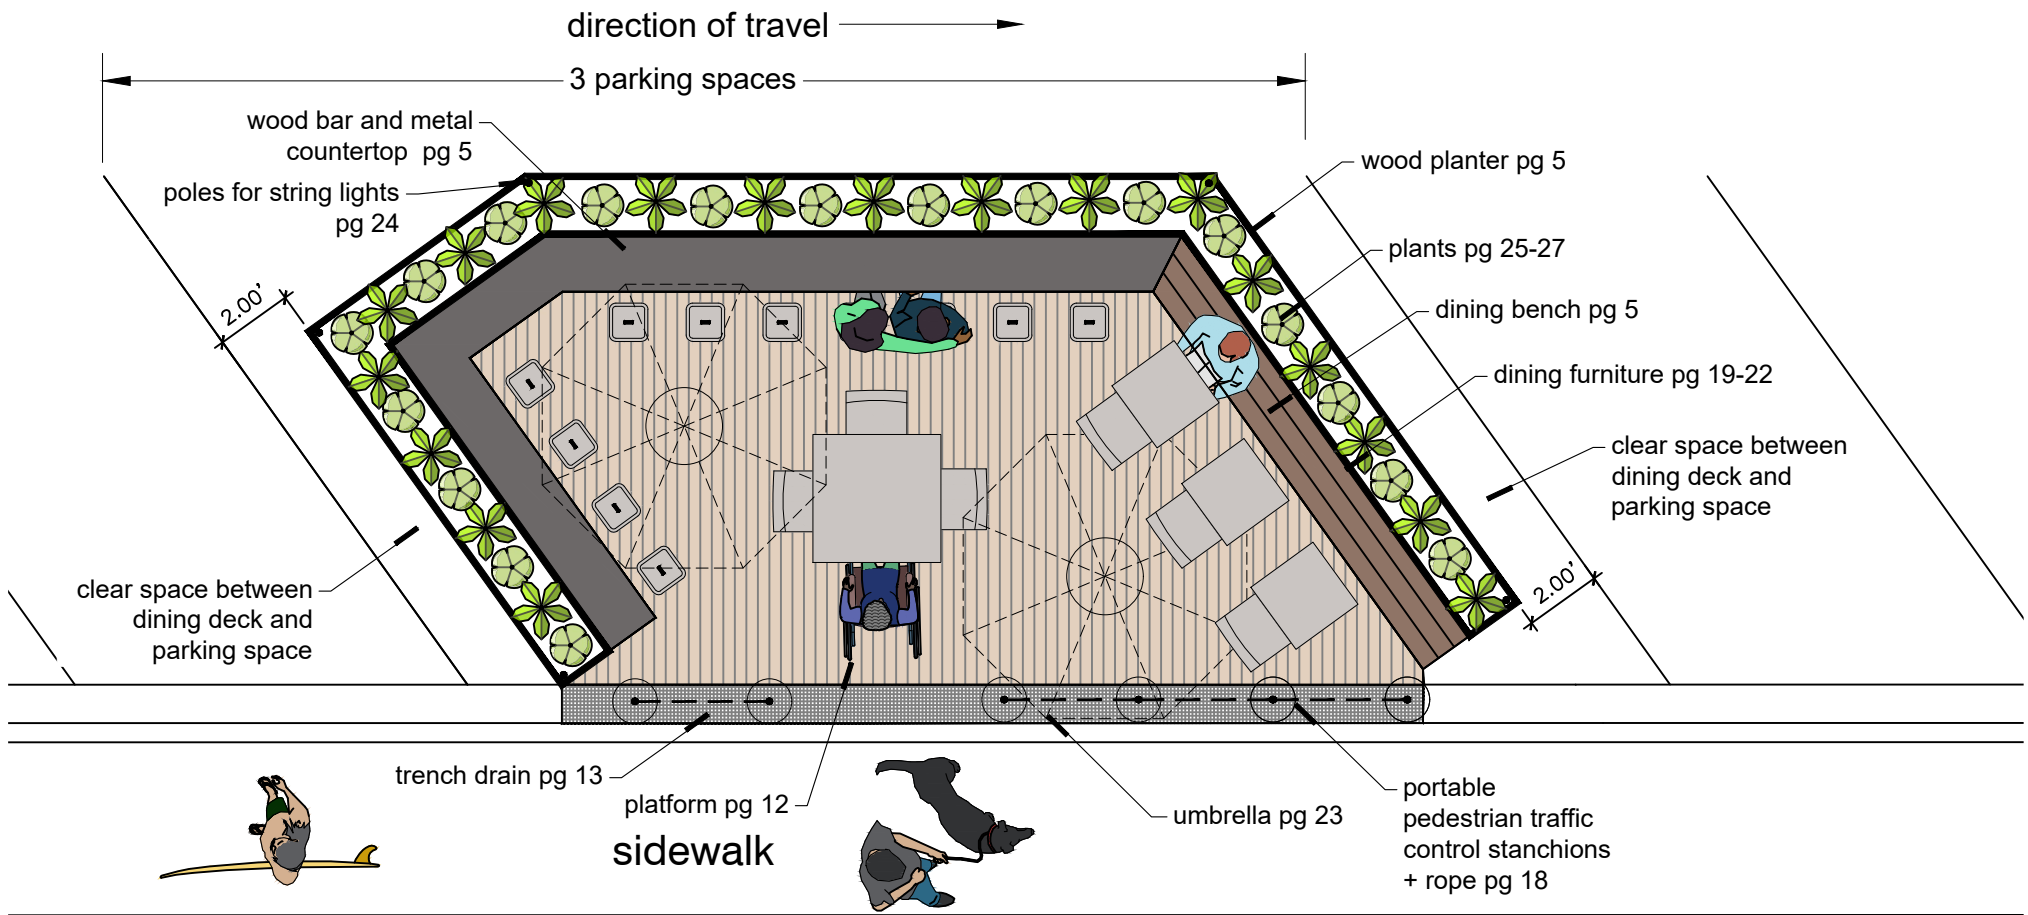

A1 Angled Parking Space Concrete Planters and Railing - Plan View

A2 Angled Parking Planters (concrete planter perimeter) - Plan View

PLANTERS WITH RAILING - elevation

PLANTERS only (no railing) - elevation

PLANTERS WITH RAILING - elevation

PLANTERS only (no railing) - elevation

Natural wood decking: Redwood

approved textures

approved colors

Composite wood decking

Trench Drain at curb and gutter to allow access to gutter

Perforated steel perimeter between platform and street to allow stormwater to flow from crown to gutter

Note:
Choose one
railing color for a
unified theme.

Custom fabricated metal railing with horizontal pickets
<http://deck-rail.com/products/aluminum-round-picket/>

Approved colors and finishes. Choose one color for a unified theme.

Sand Acid Wash

Charcoal Acid Wash

Buff Acid Wash

Concrete planter - rectangle: 16" wide x 48"-60" long x 36" high, 1520- 2030 lbs with soil
round: 24" diameter x 36" high, 943 lbs with soil