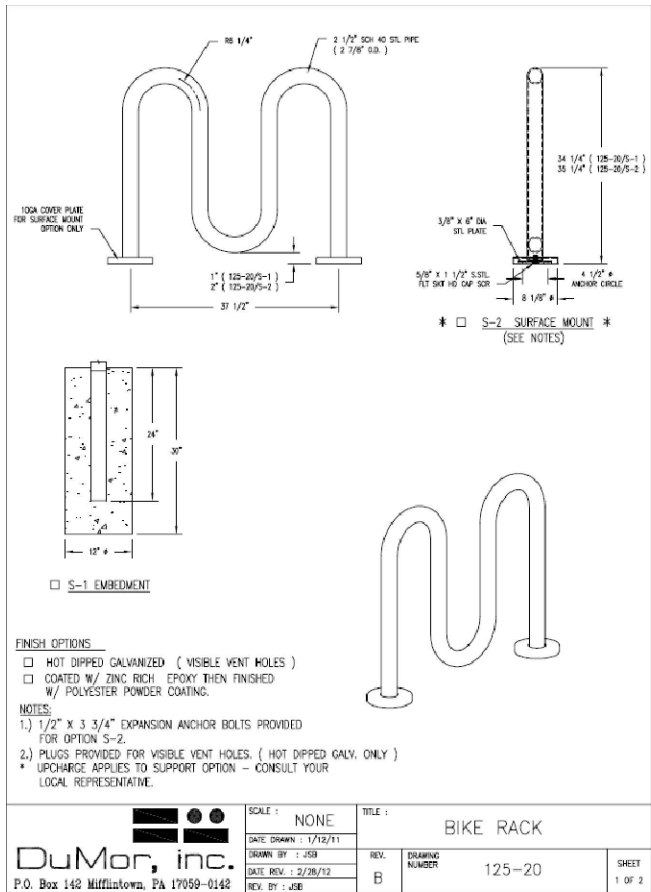

DuMor Bike Rack 125-30

Note: Two bike parking spaces are required for each parking stall used in parklet