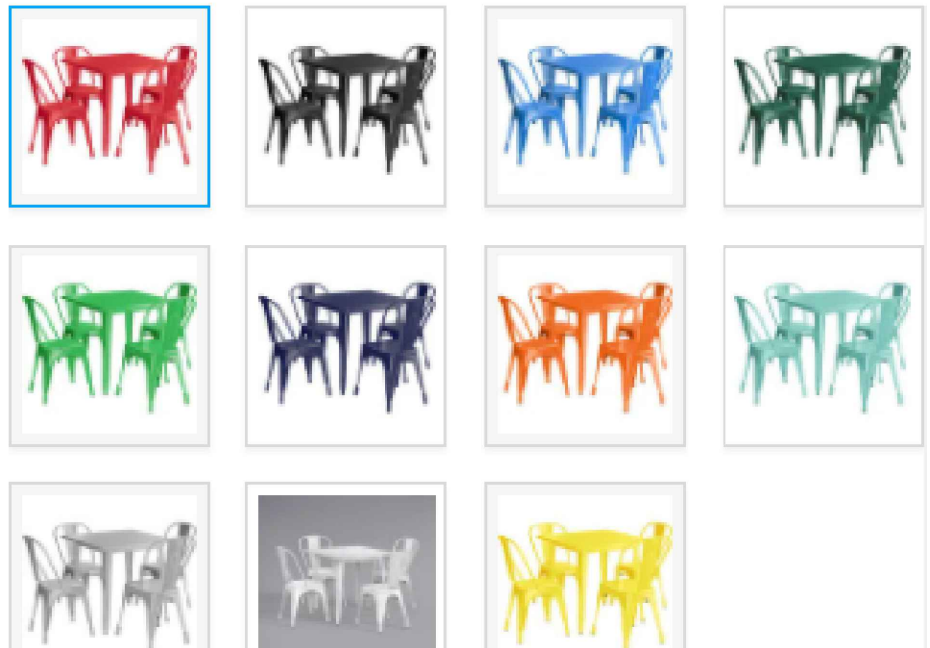

Emu Star Chair https://emuamericas.com/products/side_chairs (also in bar height) <https://emuamericas.com/products/barstools>

Quick Ship Finishes:

Special Order Ship Finishes:

Emu Rhonda Chair https://emuamericas.com/products/side_chairs (also in bar height) <https://emuamericas.com/products/barstools>

Note:
One ADA table required per
dining deck, see pg 14 for
ADA table

color options

Tolix style set: round and rectangular assorted sizes, also in bar height.

www.webstaurantstore.com

Outdoor furniture

Seaside series