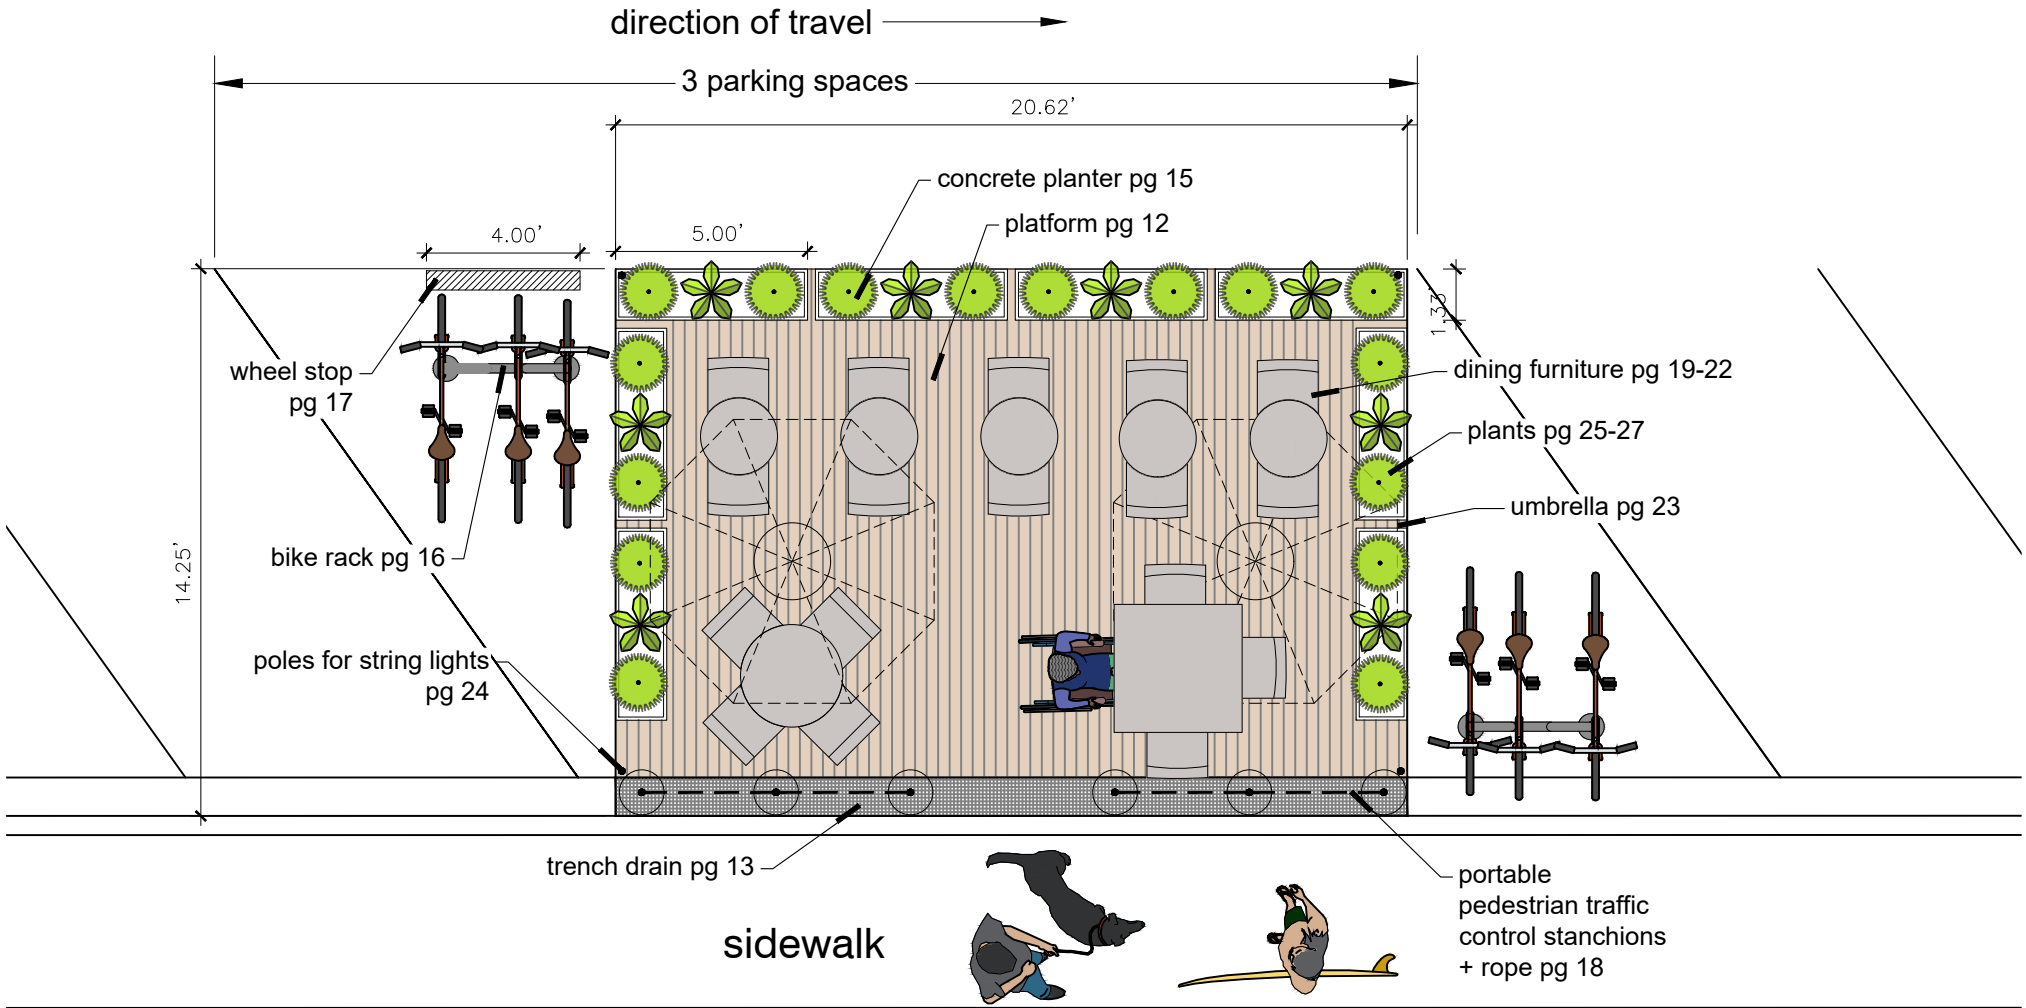

A1 Angled Parking Space Concrete Planters and Railing - Plan View

A2 Angled Parking Planters (concrete planter perimeter) - Plan View

PLANTERS WITH RAILING - elevation

PLANTERS only (no railing) - elevation

Perforated steel perimeter between platform and street to allow stormwater to flow from crown to gutter

Note:
Choose one
railing color for a
unified theme.

Custom fabricated metal railing with horizontal pickets
<http://deck-rail.com/products/aluminum-round-picket/>