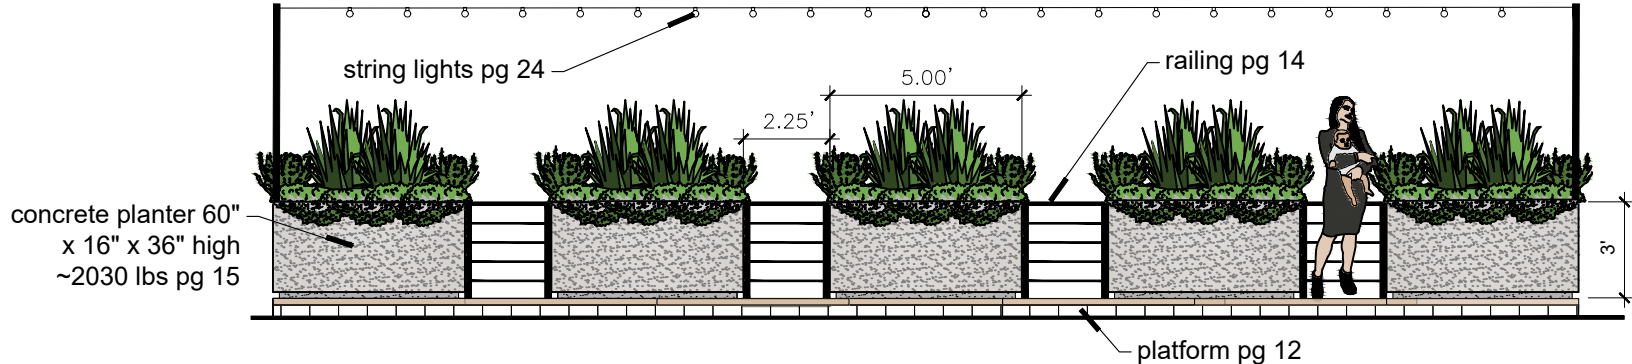

A1 Angled Parking Space Concrete Planters and Railing - Plan View

A2 Angled Parking Planters (concrete planter perimeter) - Plan View

PLANTERS WITH RAILING - elevation

PLANTERS only (no railing) - elevation

PLANTERS WITH RAILING - elevation

PLANTERS only (no railing) - elevation

Natural wood decking: Redwood

approved textures

approved colors

Composite wood decking

Trench Drain at curb and gutter to allow access to gutter

Perforated steel perimeter between platform and street to allow stormwater to flow from crown to gutter

Note:
Choose one
railing color for a
unified theme.

Custom fabricated metal railing with horizontal pickets
<http://deck-rail.com/products/aluminum-round-picket/>

Approved colors and finishes. Choose one color for a unified theme.

Sand Acid Wash

Charcoal Acid Wash

Buff Acid Wash

Concrete planter - rectangle: 16" wide x 48"-60" long x 36" high, 1520- 2030 lbs with soil
round: 24" diameter x 36" high, 943 lbs with soil