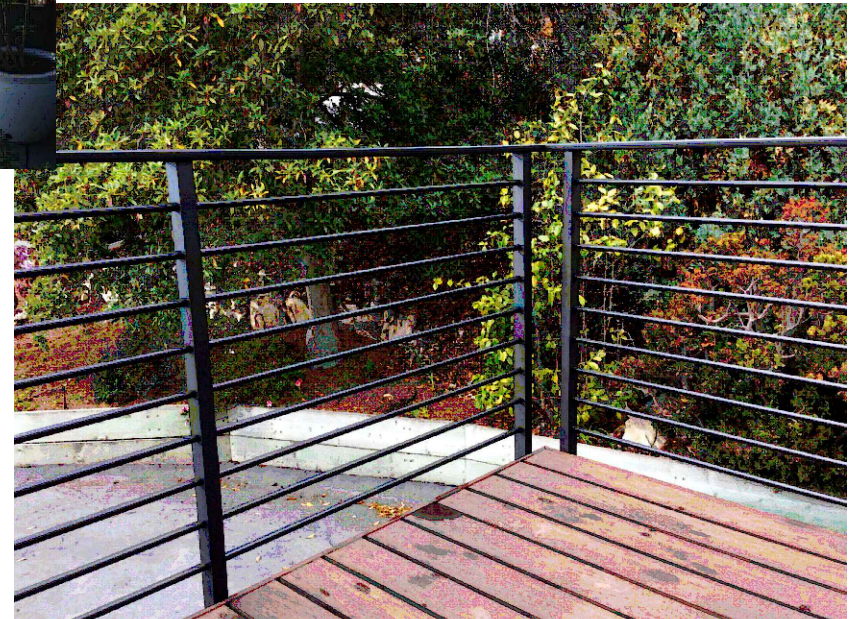

PLANTERS WITH RAILING - elevation

PLANTERS only (no railing) - elevation

Natural wood decking: Redwood

approved textures

approved colors

Composite wood decking

Trench Drain at curb and gutter to allow access to gutter

Perforated steel perimeter between platform and street to allow stormwater to flow from crown to gutter

Note:
Choose one
railing color for a
unified theme.

Custom fabricated metal railing with horizontal pickets
<http://deck-rail.com/products/aluminum-round-picket/>