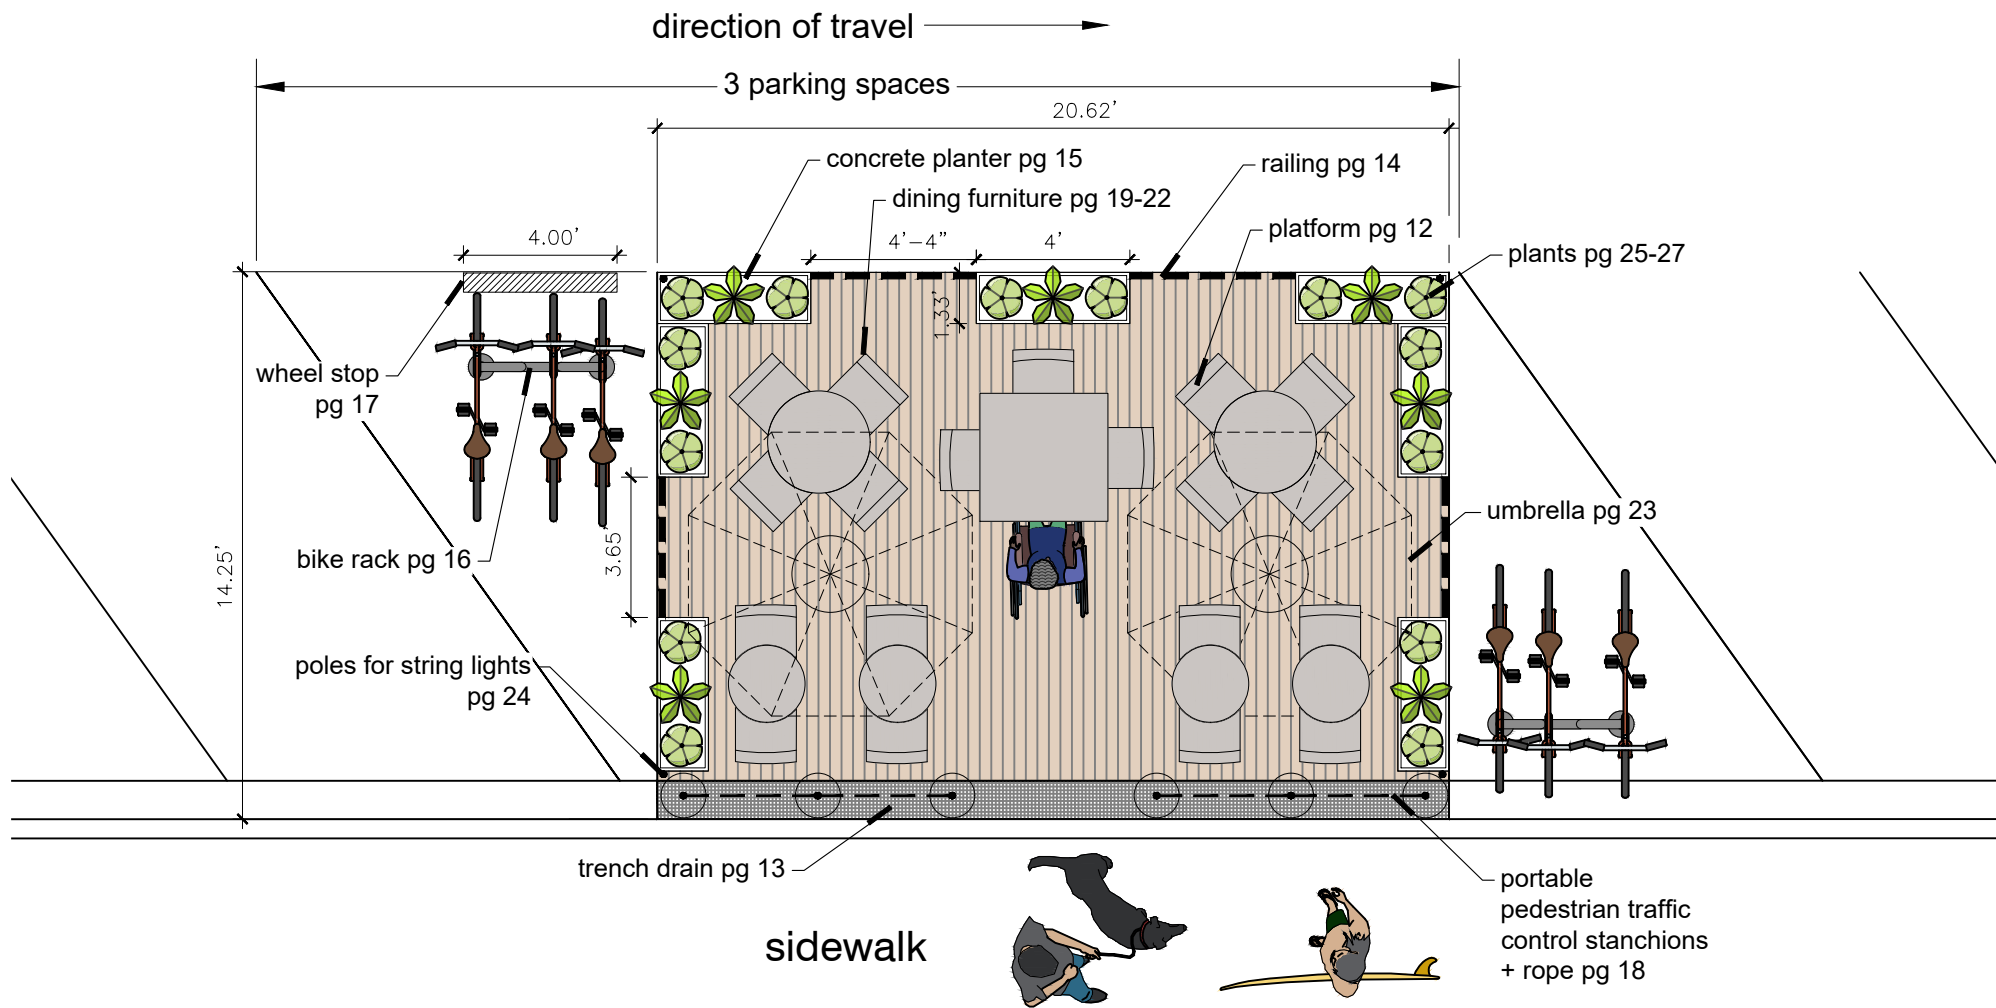

A1 Angled Parking Space Concrete Planters and Railing - Plan View

A2 Angled Parking Planters (concrete planter perimeter) - Plan View

PLANTERS WITH RAILING - elevation

PLANTERS only (no railing) - elevation

Perforated steel perimeter between platform and street to allow stormwater to flow from crown to gutter

Note:
Choose one
railing color for a
unified theme.

Custom fabricated metal railing with horizontal pickets
<http://deck-rail.com/products/aluminum-round-picket/>