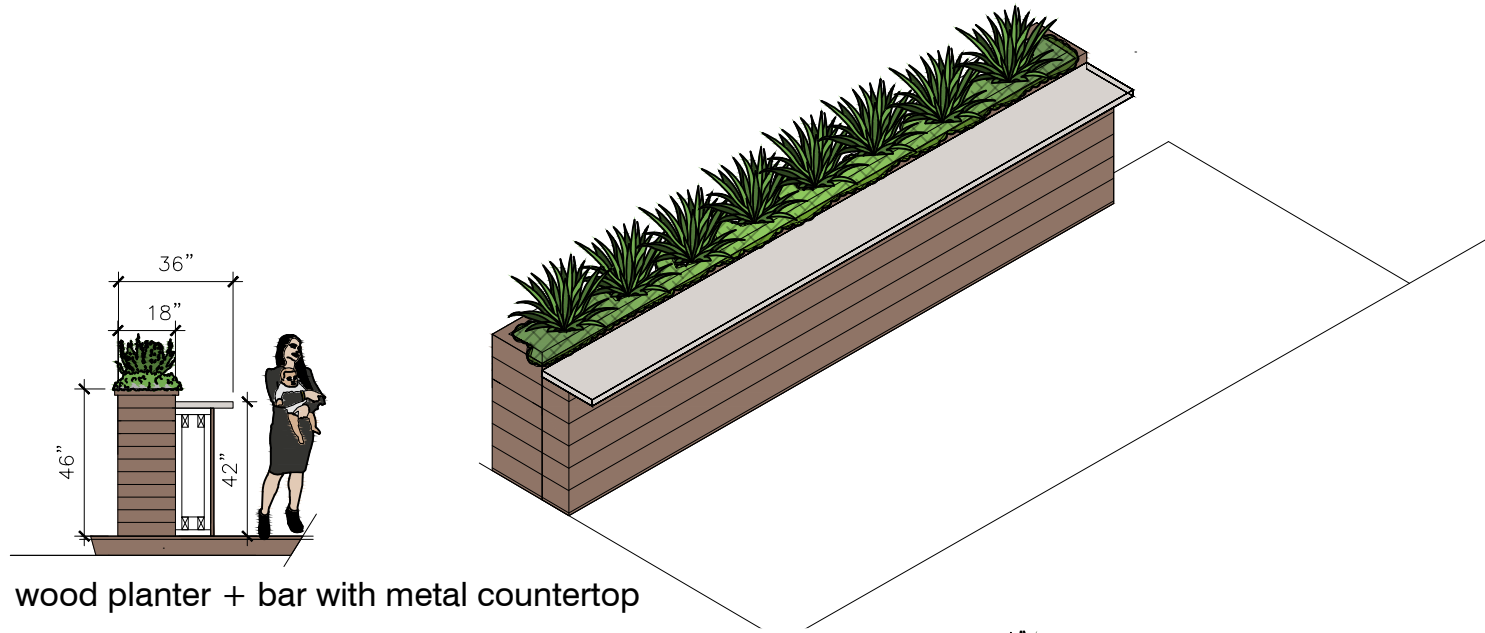

A1 Angled Parking Space Concrete Planters and Railing - Plan View

A2 Angled Parking Planters (concrete planter perimeter) - Plan View

PLANTERS WITH RAILING - elevation

PLANTERS only (no railing) - elevation

PLANTERS WITH RAILING - elevation

PLANTERS only (no railing) - elevation

Natural wood decking: Redwood

approved textures

approved colors

Composite wood decking

Trench Drain at curb and gutter to allow access to gutter

Perforated steel perimeter between platform and street to allow stormwater to flow from crown to gutter

Note:
Choose one
railing color for a
unified theme.

Custom fabricated metal railing with horizontal pickets
<http://deck-rail.com/products/aluminum-round-picket/>