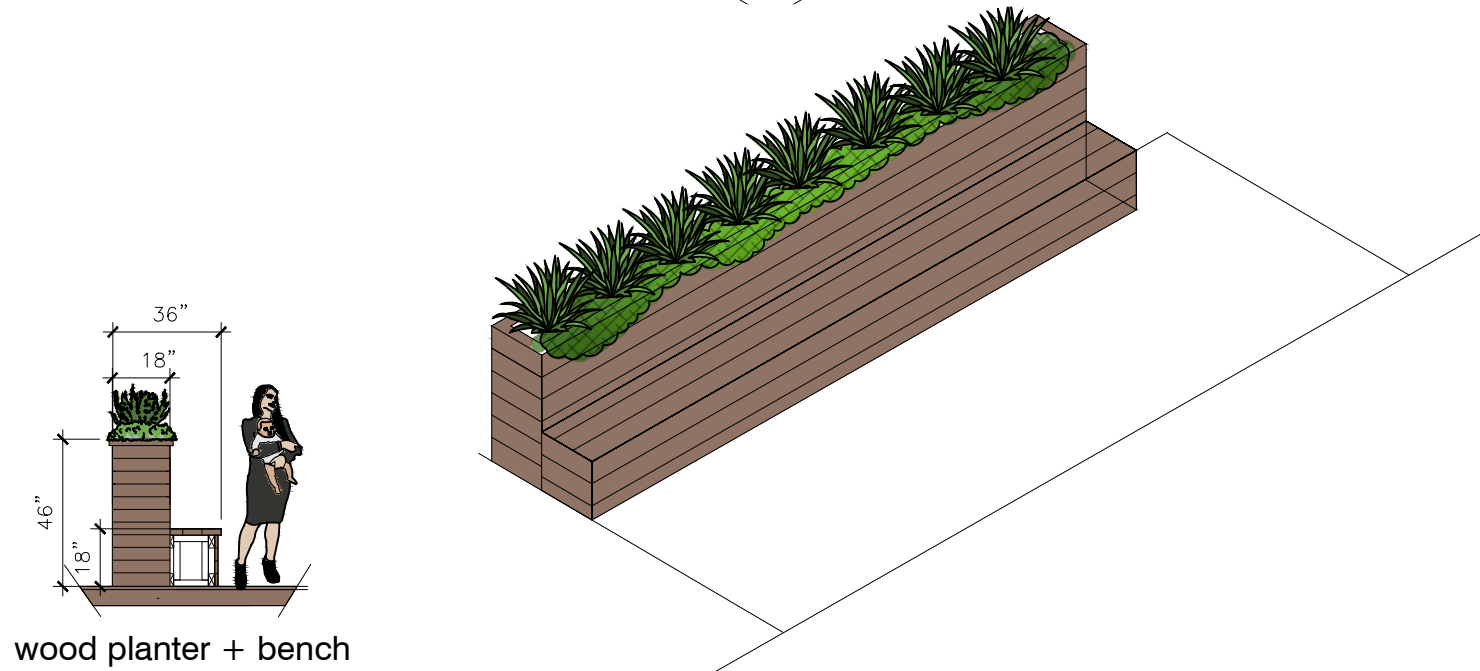

A1 Angled Parking Space Concrete Planters and Railing - Plan View

A2 Angled Parking Planters (concrete planter perimeter) - Plan View

PLANTERS WITH RAILING - elevation

PLANTERS only (no railing) - elevation

PLANTERS WITH RAILING - elevation

PLANTERS only (no railing) - elevation

Natural wood decking: Redwood

approved textures

approved colors

Composite wood decking

Trench Drain at curb and gutter to allow access to gutter

Perforated steel perimeter between platform and street to allow stormwater to flow from crown to gutter

Note:
Choose one
railing color for a
unified theme.

Custom fabricated metal railing with horizontal pickets
<http://deck-rail.com/products/aluminum-round-picket/>

Approved colors and finishes. Choose one color for a unified theme.

Sand Acid Wash

Charcoal Acid Wash

Buff Acid Wash

Concrete planter - rectangle: 16" wide x 48"-60" long x 36" high, 1520- 2030 lbs with soil
round: 24" diameter x 36" high, 943 lbs with soil