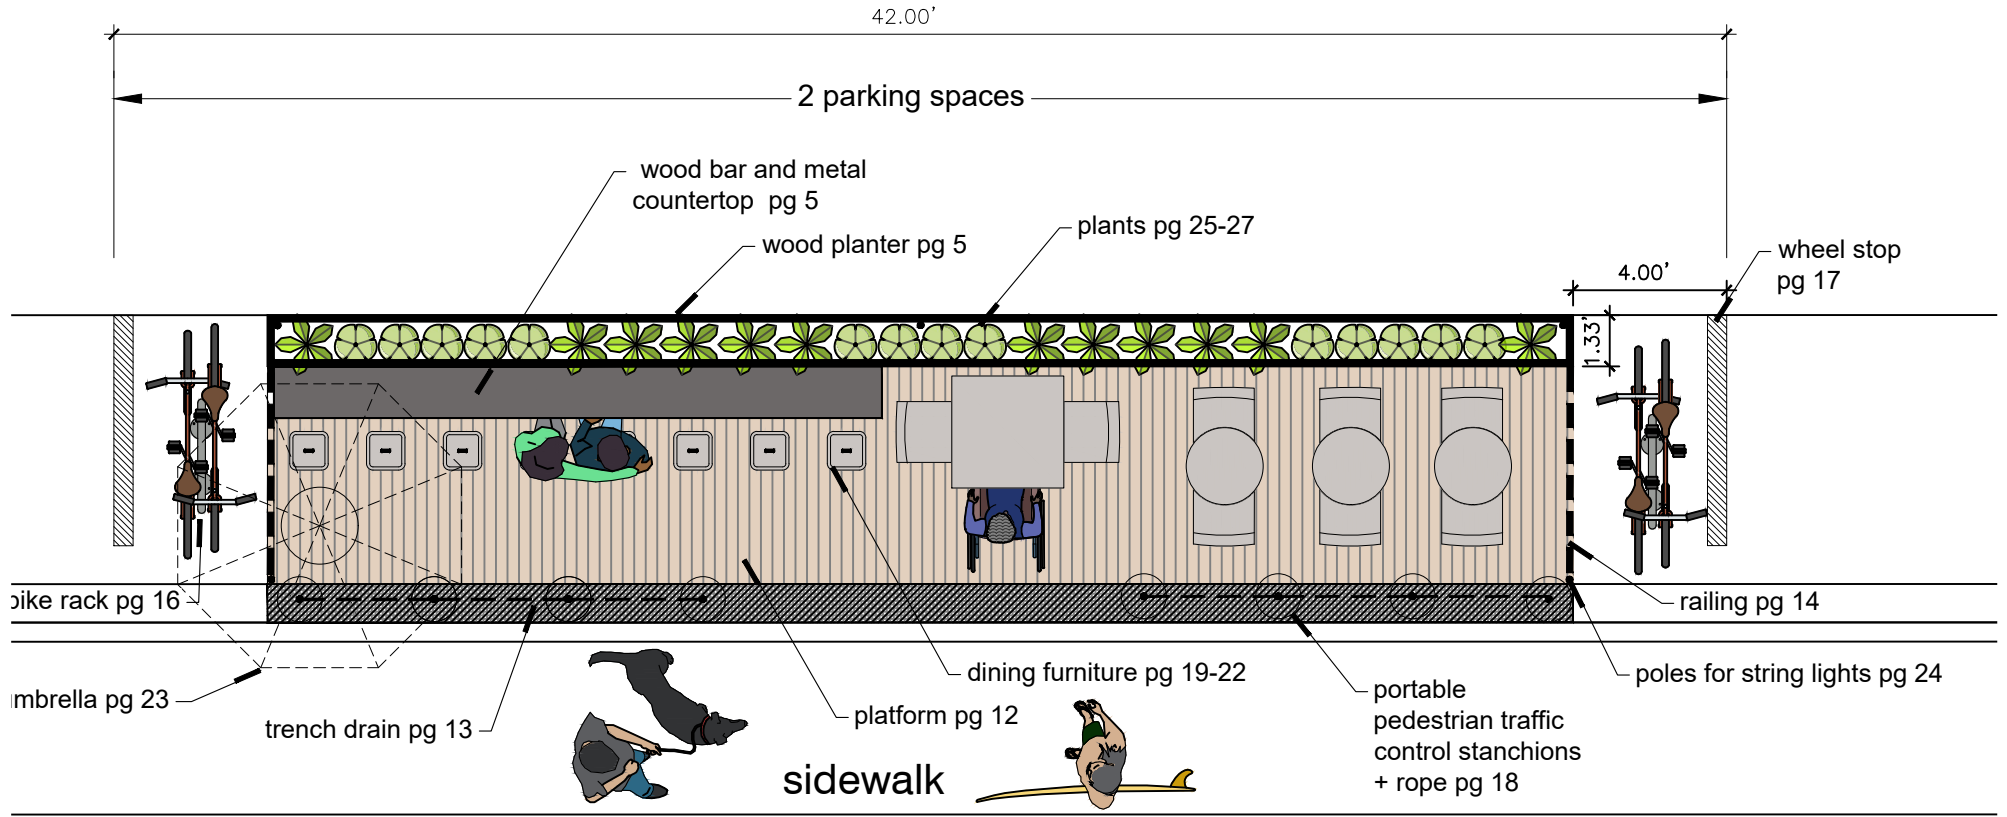

A1 Angled Parking Space Concrete Planters and Railing - Plan View

A2 Angled Parking Planters (concrete planter perimeter) - Plan View

PLANTERS WITH RAILING - elevation

PLANTERS only (no railing) - elevation

PLANTERS WITH RAILING - elevation

PLANTERS only (no railing) - elevation

Natural wood decking: Redwood

approved textures

approved colors

Composite wood decking

Trench Drain at curb and gutter to allow access to gutter

Perforated steel perimeter between platform and street to allow stormwater to flow from crown to gutter

Note:
Choose one
railing color for a
unified theme.

Custom fabricated metal railing with horizontal pickets
<http://deck-rail.com/products/aluminum-round-picket/>