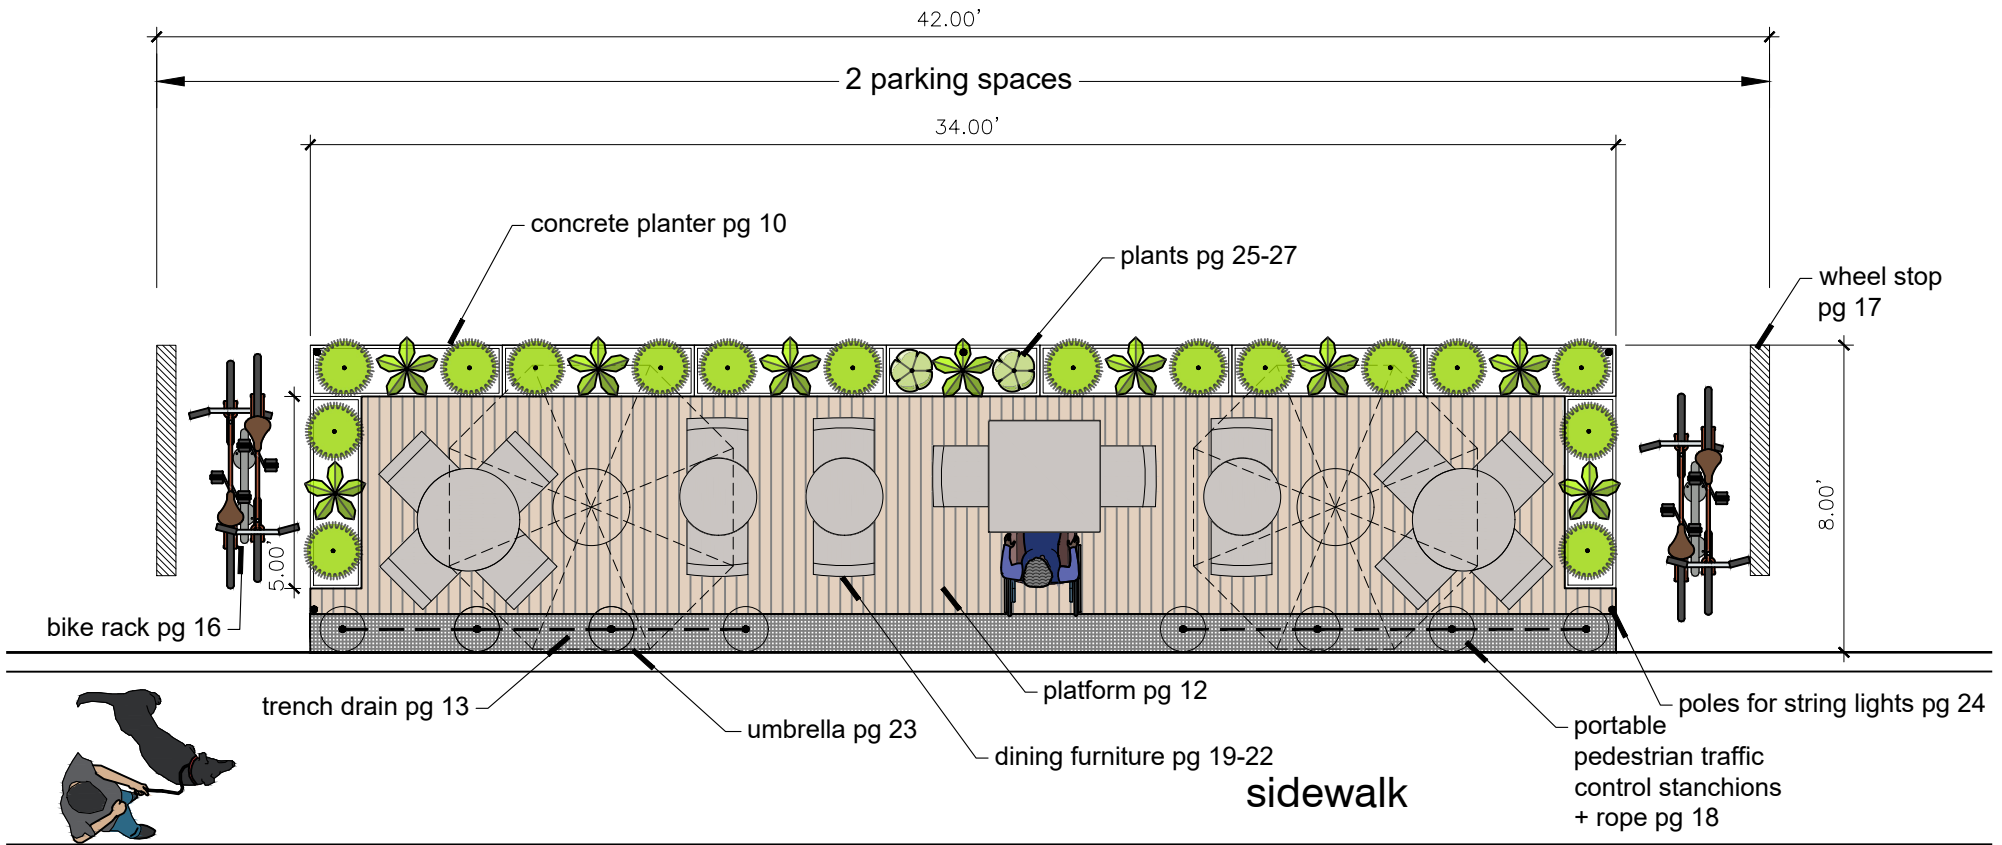

A1 Angled Parking Space Concrete Planters and Railing - Plan View

A2 Angled Parking Planters (concrete planter perimeter) - Plan View

PLANTERS WITH RAILING - elevation

PLANTERS only (no railing) - elevation

PLANTERS WITH RAILING - elevation

PLANTERS only (no railing) - elevation

Natural wood decking: Redwood

approved textures

approved colors

Composite wood decking

Trench Drain at curb and gutter to allow access to gutter

Perforated steel perimeter between platform and street to allow stormwater to flow from crown to gutter

Note:
Choose one
railing color for a
unified theme.

Custom fabricated metal railing with horizontal pickets
<http://deck-rail.com/products/aluminum-round-picket/>