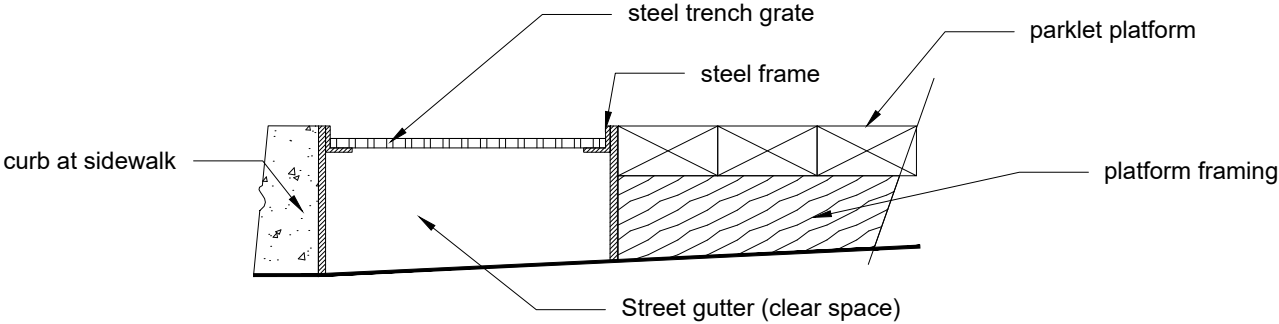

A1 Angled Parking Space Concrete Planters and Railing - Plan View

A2 Angled Parking Planters (concrete planter perimeter) - Plan View

PLANTERS WITH RAILING - elevation

PLANTERS only (no railing) - elevation

PLANTERS WITH RAILING - elevation

PLANTERS only (no railing) - elevation

Natural wood decking: Redwood

approved textures

approved colors

Composite wood decking

Trench Drain at curb and gutter to allow access to gutter

Perforated steel perimeter between platform and street to allow stormwater to flow from crown to gutter

Note:
Choose one
railing color for a
unified theme.

Custom fabricated metal railing with horizontal pickets
<http://deck-rail.com/products/aluminum-round-picket/>