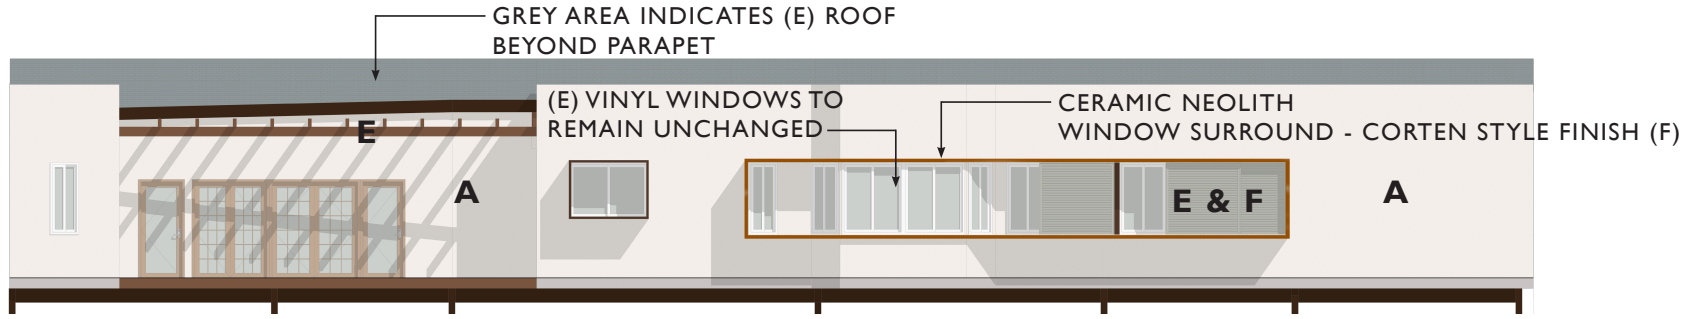

PROPOSED ELEVATIONS & SECTION | ESPLANADE

A.

STREET VIEW FROM THE ESPLANADE (SHOWN WITH SIGNAGE)

AWNING & CORBEL SECTION VIEW

INTEGRAL COLOR STUCCO/ SMOOTH FINISH / WARM OFFWHITE / MODELED GREEN RIBBED TILE ACCENT CLEAR WESTERN RED CEDAR CERAMIC NEOLITH CORETEN STYLE FINISH DARK WESTERN RED CEDAR

B.

REAR VIEW FROM THE LAGOON

My Thai Beach

THE BAY
BAR & GRILL

PIZZA
My
HEART

THE SHED BAR

My Thai Beach

THE BAY
BAR & GRILL