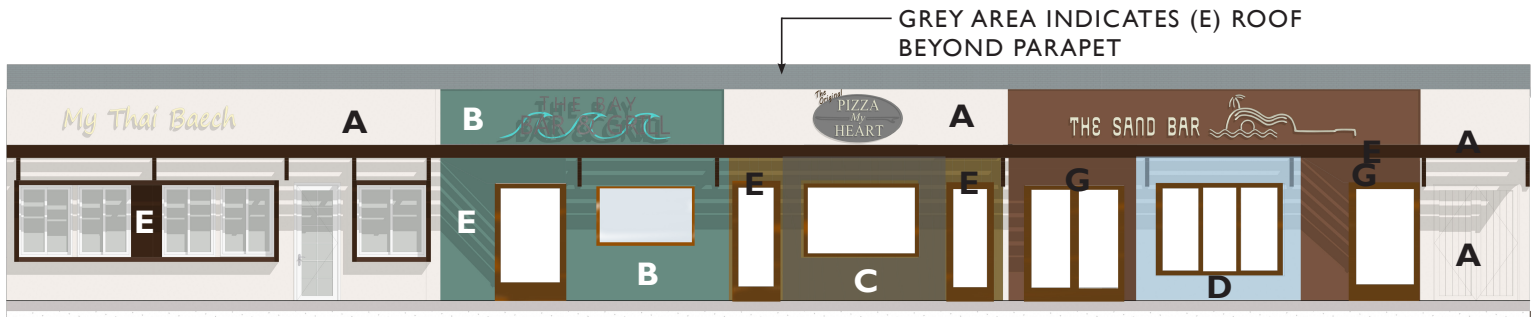

PROPOSED ELEVATIONS & SECTION | ESPLANADE

A.

STREET VIEW FROM THE ESPLANADE (SHOWN WITH SIGNAGE)

AWNING & CORBEL SECTION VIEW

INTEGRAL COLOR STUCCO/ SMOOTH FINISH / WARM OFFWHITE / MODELED GREEN RIBBED TILE ACCENT CLEAR WESTERN RED CEDAR CERAMIC NEOLITH CORETEN STYLE FINISH DARK WESTERN RED CEDAR

B.

REAR VIEW FROM THE LAGOON

My Thai Beach

THE BAY
BAR & GRILL

PIZZA
My
HEART

THE SHED BAR

My Thai Beach

THE BAY
BAR & GRILL

PIZZA
My
HEART

THE SAND BAR