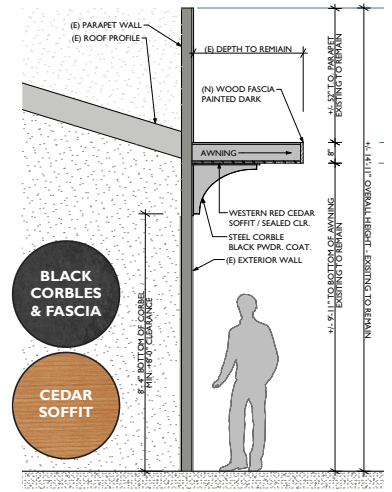

PROPOSED ELEVATIONS & SECTION | ESPLANADE

A.

STREET VIEW FROM THE ESPLANADE (SHOWN WITH SIGNAGE)

AWNING & CORBEL SECTION VIEW

INTEGRAL COLOR STUCCO/ SMOOTH FINISH / WARM OFFWHITE / MODELED GREEN RIBBED TILE ACCENT CLEAR WESTERN RED CEDAR CERAMIC NEOLITH CORETEN STYLE FINISH DARK WESTERN RED CEDAR

B.

REAR VIEW FROM THE LAGOON

My Thai Beach

THE BAY
BAR & GRILL

PIZZA
My
HEART

THE SHED BAR

My Thai Beach

THE BAY
BAR & GRILL

PIZZA
My
HEART

THE SAND BAR