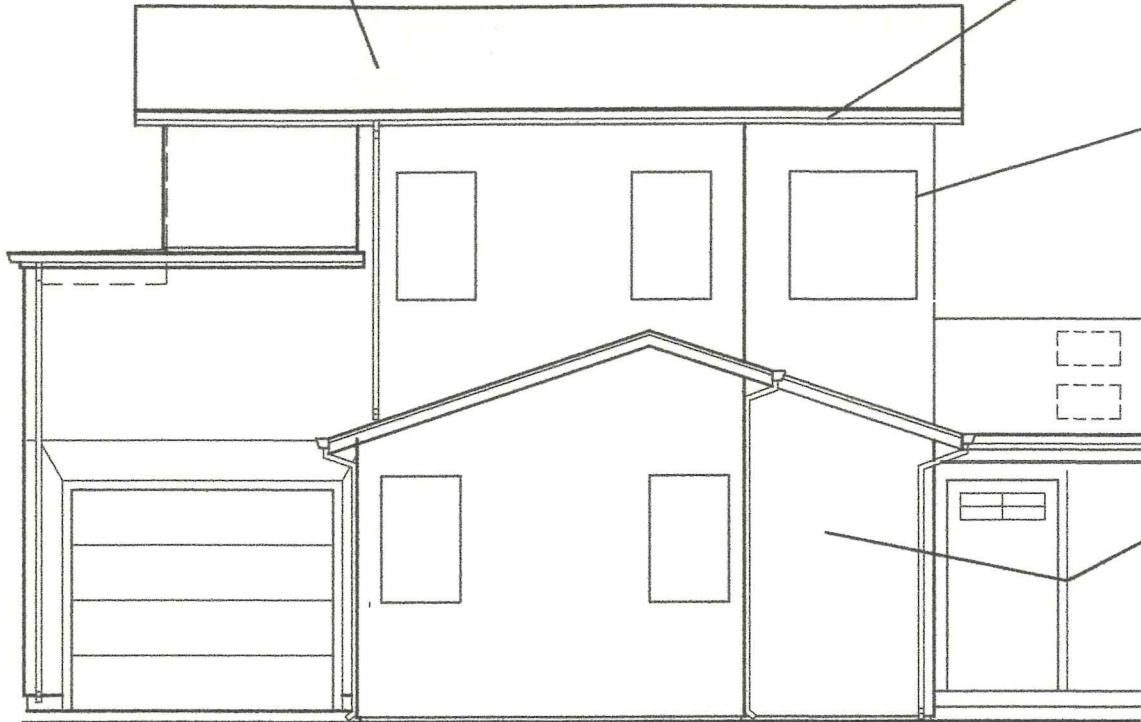

STANDING SEAM
METAL BLUE/GREY
(MARINE BLUE)

'OGEE' GUTTER &
DOWN SPOUTS—COPPER

FRAME VINYL
WINDOWS — WHITE

PAINTED STUCCO,
TRIM/FASCIA/EAVES
KELLY—MOORE
(FRANK LLOYD WHITE)
or similar

ABERLE ADDITION REMODEL
1350 49th AVE., CAPITOLA CA
APN 034-068-14

JOHN HOFACRE
ARCHITECT
CAPITOLA, CA
1/7/22