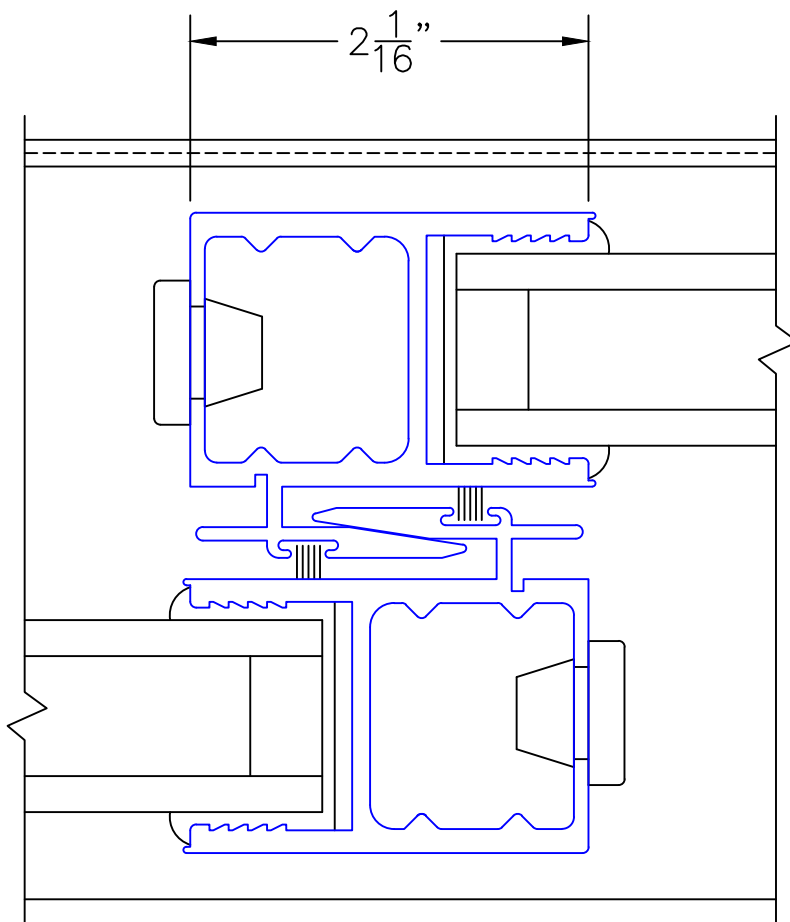

(USE RULER TO SCALE DIMENSIONS IN INCHES)

SCALE: FULL

OX DOOR

7

INTERLOCKERS

EXTERIOR

(USE RULER TO SCALE DIMENSIONS IN INCHES)

SCALE: FULL

OX DOOR

8

LOCK JAMB

ARCHETYPE LATCH WITH
FLUSH PULL HANDLES

EXTERIOR