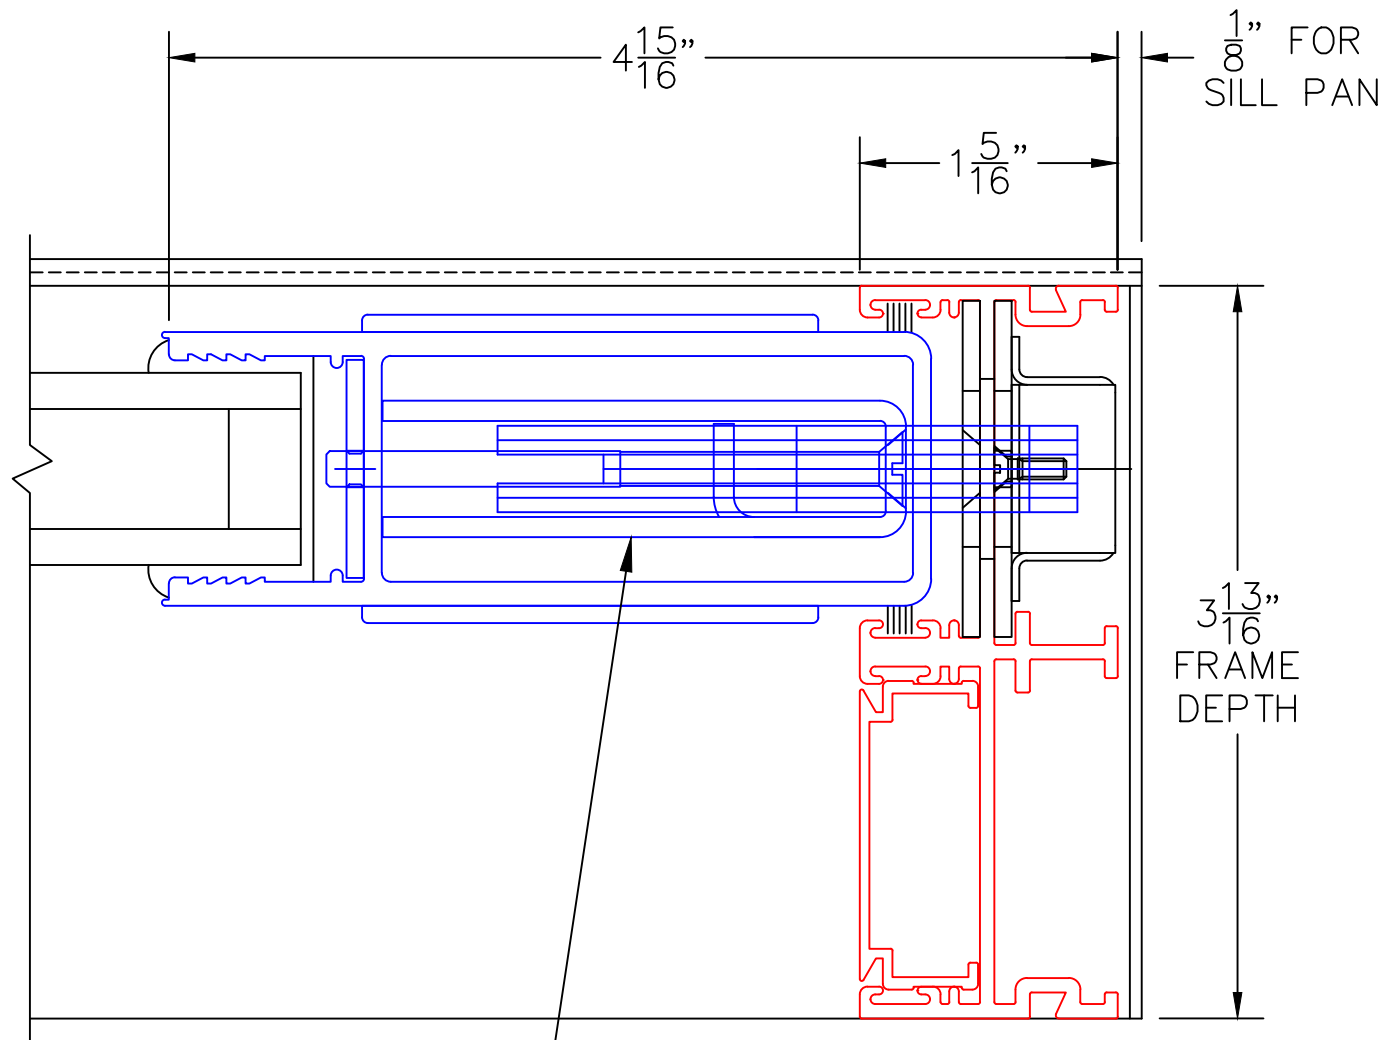

(USE RULER TO SCALE DIMENSIONS IN INCHES)

SCALE: FULL

OX DOOR

7

INTERLOCKERS

EXTERIOR

(USE RULER TO SCALE DIMENSIONS IN INCHES)

SCALE: FULL

OX DOOR

8

LOCK JAMB

ARCHETYPE LATCH WITH
FLUSH PULL HANDLES

EXTERIOR