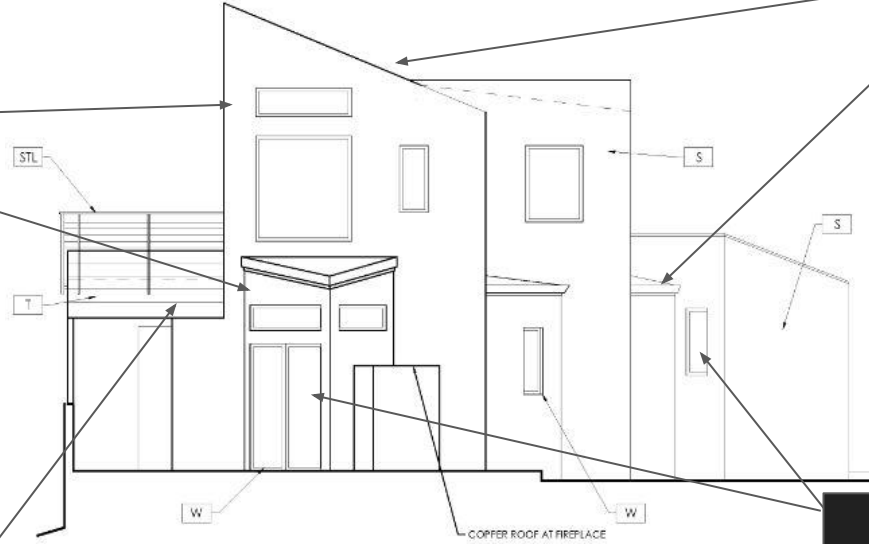

Hard Trowel Stucco
with Integral
Color in White

Asphalt Shingle
Roof in Dark Grey

Tile 'Wood' Siding

Aluminum clad
windows and doors in
black finish