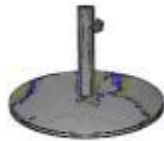

Fence/Railing

Material: Trex

Color: Rope Swing

Chairs and Tables

Prototype Lancaster tables and chairs in distressed copper from Webstaurant.

Umbrella: Prototype Emu 6 foot square in red from

Quick Ship Finishes:

6' square umbrella - Emu Shade #980
https://emuamericas.com/product/shade_980

Quick Ship Finishes:

Stands - Emu shade base #925
https://emuamericas.com/product/shade_base_925

Heater and Lights

Heater and lights are from prototype design.

Heater: Mushroom Style Commercial Grade Outdoor Propane Heater from Prototype

Lights: IYN Stands - String lights mounted to the the fence/railing

Mushroom style commercial grade outdoor propane heater

<https://iynstands.com/>