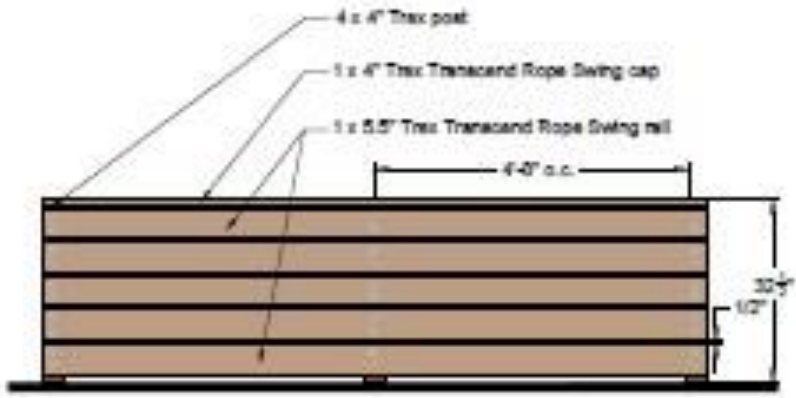

Fence/Railing

Material: Trex

Color: Rope Swing

Chairs and Tables

Prototype Lancaster tables and chairs in distressed copper from Webstaurant.

Umbrella: Prototype Emu 6 foot square in red from

Quick Ship Finishes:

6' square umbrella - Emu Shade #980
https://emuamericas.com/product/shade_980

Quick Ship Finishes:

Stands - Emu shade base #925
https://emuamericas.com/product/shade_base_925

Heater and Lights

Heater and lights are from prototype design.