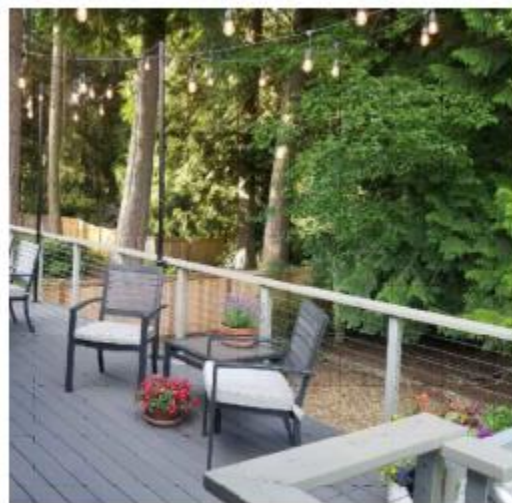

<https://lynstands.com/>