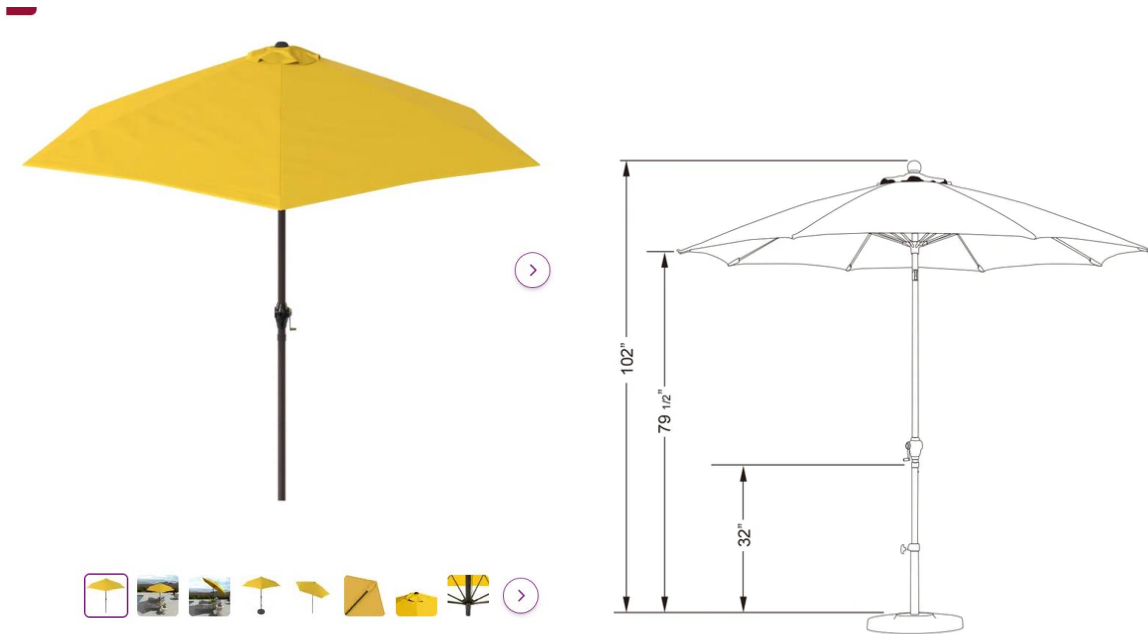

Umbrella: Astraea 108" Market Umbrella

Canopy Material: Polyester

Canopy Shape: Hexagonal

UV Protection (UPF): 40

Canopy Durability: Weather Resistant; Water Resistant; UV Resistant; Mildew Resistant

Wind Vent: Yes

Opening Mechanism: Crank Lift

Tilt: Yes

Tilt Method: Push button

Lighting Included: No

Pole Material: Metal

Pole Color: Bronze

Stand Included: No

Includes: Umbrella frame; umbrella canopy

Supplier Intended and Approved Use: Residential Use

Water Resistant: Yes