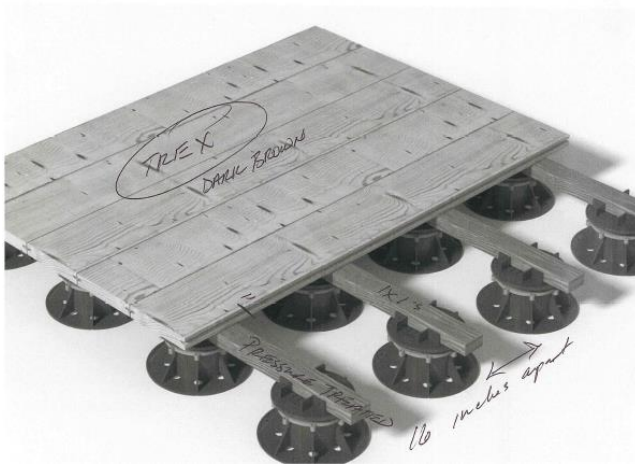

## Decking

Trex Composite Decking

Color: Woodland Brown

Products / Decking / Select® / Woodland Brown

DECKING SUPPORT PEDESTAL

### About this item

- Powder coated steel frame structure, rust-resistant. Perfect for outdoor living. Space saving, easy to carry and storage.
- Premium Edition: Stylish design, wide and thick bars on the seat pads comfortable and strong. Plastic pieces on the each foot, keep your feet dry. Notice: You can contact Grand patio for replacement if these plastic pieces are missing.
- Heavy-duty construction yet light weight chairs can hold up to 330 lbs.
- No assembly required, easy to set up and fold. Maintenance free, no stain cloth.
- Size of Table: 23.5"(DIA) X 27.75"(H). Chair: 18.5"(L) X 16.5"(W) X 32"(H)

**Umbrella: Astraea 108" Market Umbrella**

Canopy Material: Polyester

Canopy Shape: Hexagonal

UV Protection (UPF): 40

Canopy Durability: Weather Resistant; Water Resistant; UV Resistant; Mildew Resistant

Wind Vent: Yes

Opening Mechanism: Crank Lift

Tilt: Yes

Tilt Method: Push button

Lighting Included: No

Pole Material: Metal

Pole Color: Bronze

Stand Included: No

Includes: Umbrella frame; umbrella canopy