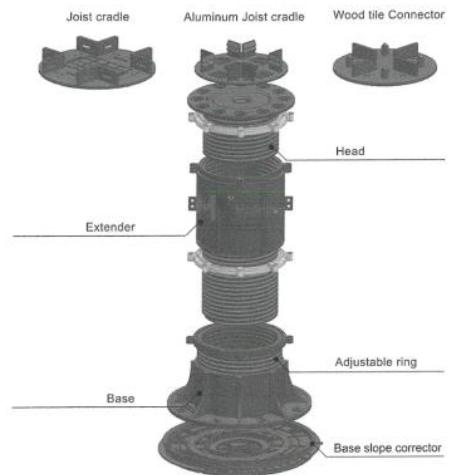

DECKING SUPPORT PEDESTAL