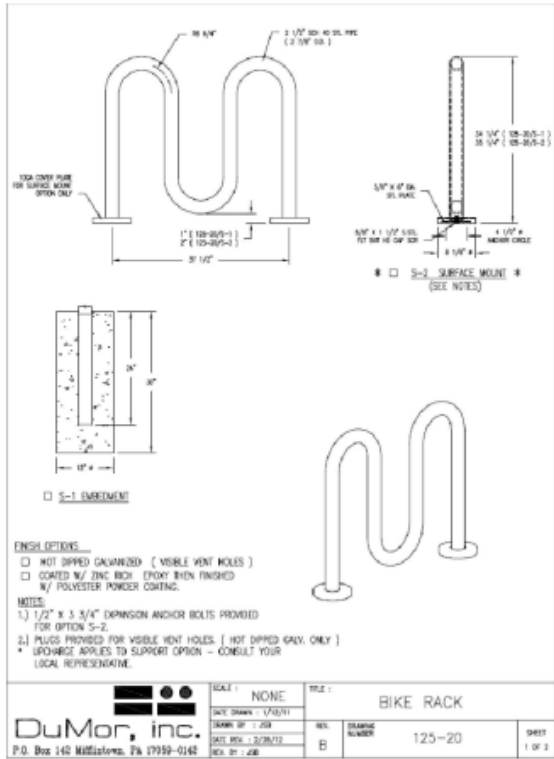

Bike Rack and Wheel Stop

Both bike rack and frame are from prototype

Brand: DuMor

Bike Rack for three bikes - Dumor

4" and 6" long x 6" wide wheel stop
<https://www.markstaar.com/parking-stops/>