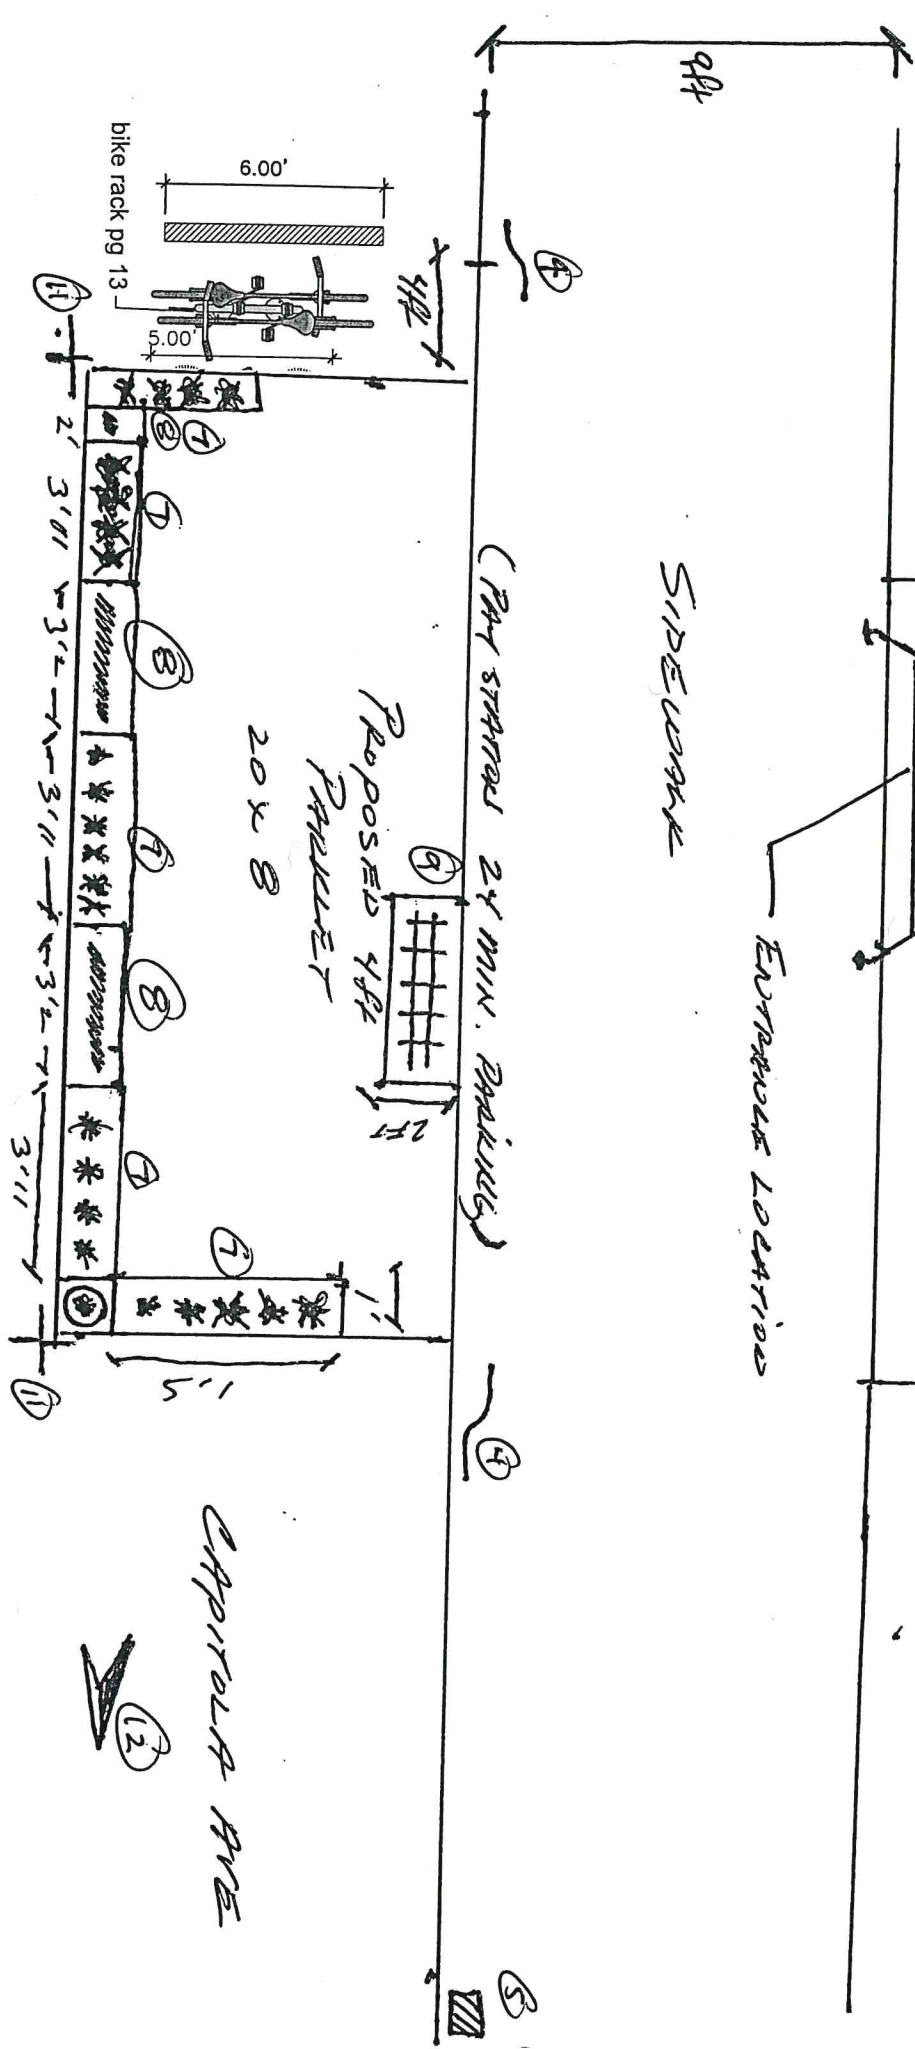

SITE PLAN - 511 CAPITOLA AVE - 17.9ft  
 (309 CAPITOLA AVE)  
 (321 CAPITOLA AVE)

SIDEWALK

- LEGEND**
- ④ Delivery Entry
  - ⑤ Parking Bay Stations
  - ⑥ Bike Rack
  - ⑦ Planters - (Reclaimed wood)
  - ⑧ Bench Seats (Reclaimed Wood)
  - ⑨ Storm Drain
  - ⑩ Existing Street Tree
  - ⑪ Existing Planting Space Marker
  - ⑫ North Arrow