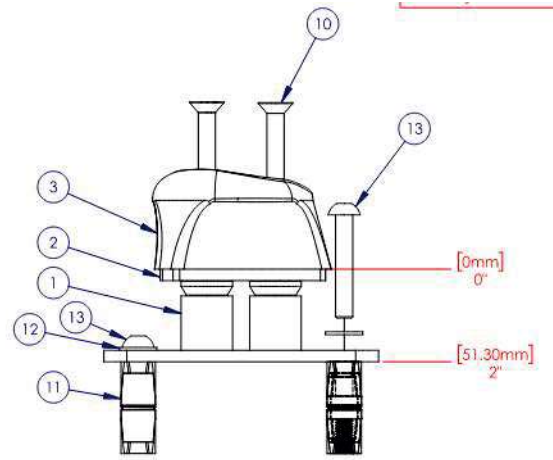

# Landscape Structures

Communication Board

← bilingual

Hillside Climbing Hand Grips  
(7) total

Single Hill Loop DB  
(3) total

SeeSaw 4 seat Mod 148637LSI

WE-Go-Round LSI