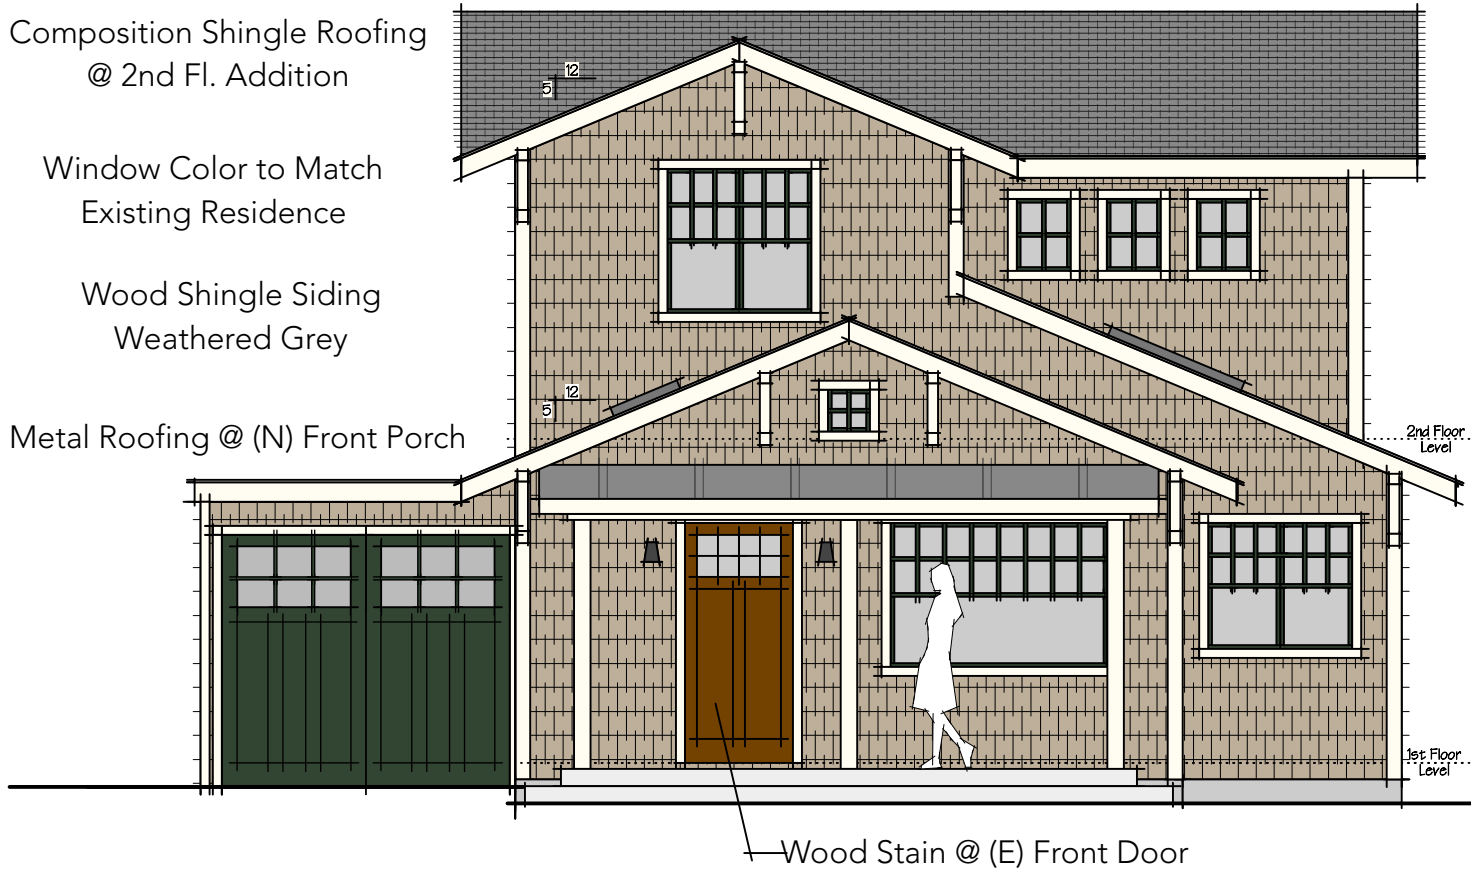

Exterior Materials and Finishes

Composition Shingle Roofing
@ 2nd Fl. Addition

Window Color to Match
Existing Residence

Wood Shingle Siding
Weathered Grey

Metal Roofing @ (N) Front Porch

Roofing:
GAF Timberline HD Shingles
Color: Pewter Gray or sim.
to Match Existing Residence

Siding:
Wood Shingle Siding
Weathered Grey

Windows:
Pella Lifestyle Series
Wood Casement Window
'Hartford Green' or sim.
to Match Existing Residence

Proposed Addition
4610 Crystal Street, Capitola, CA
May 1, 2023