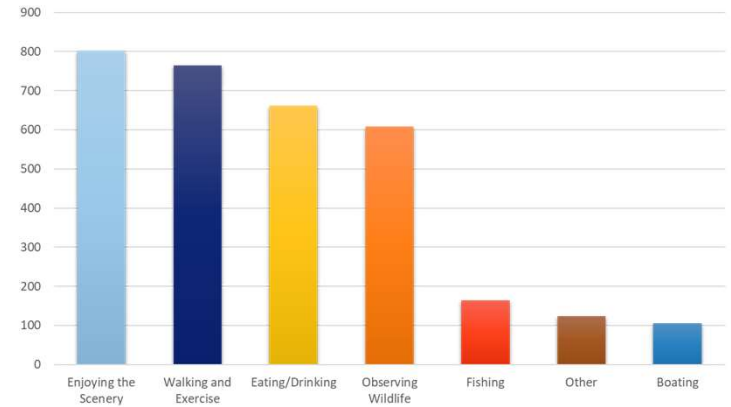

What activities do you enjoy during your visits to the Capitola Wharf?