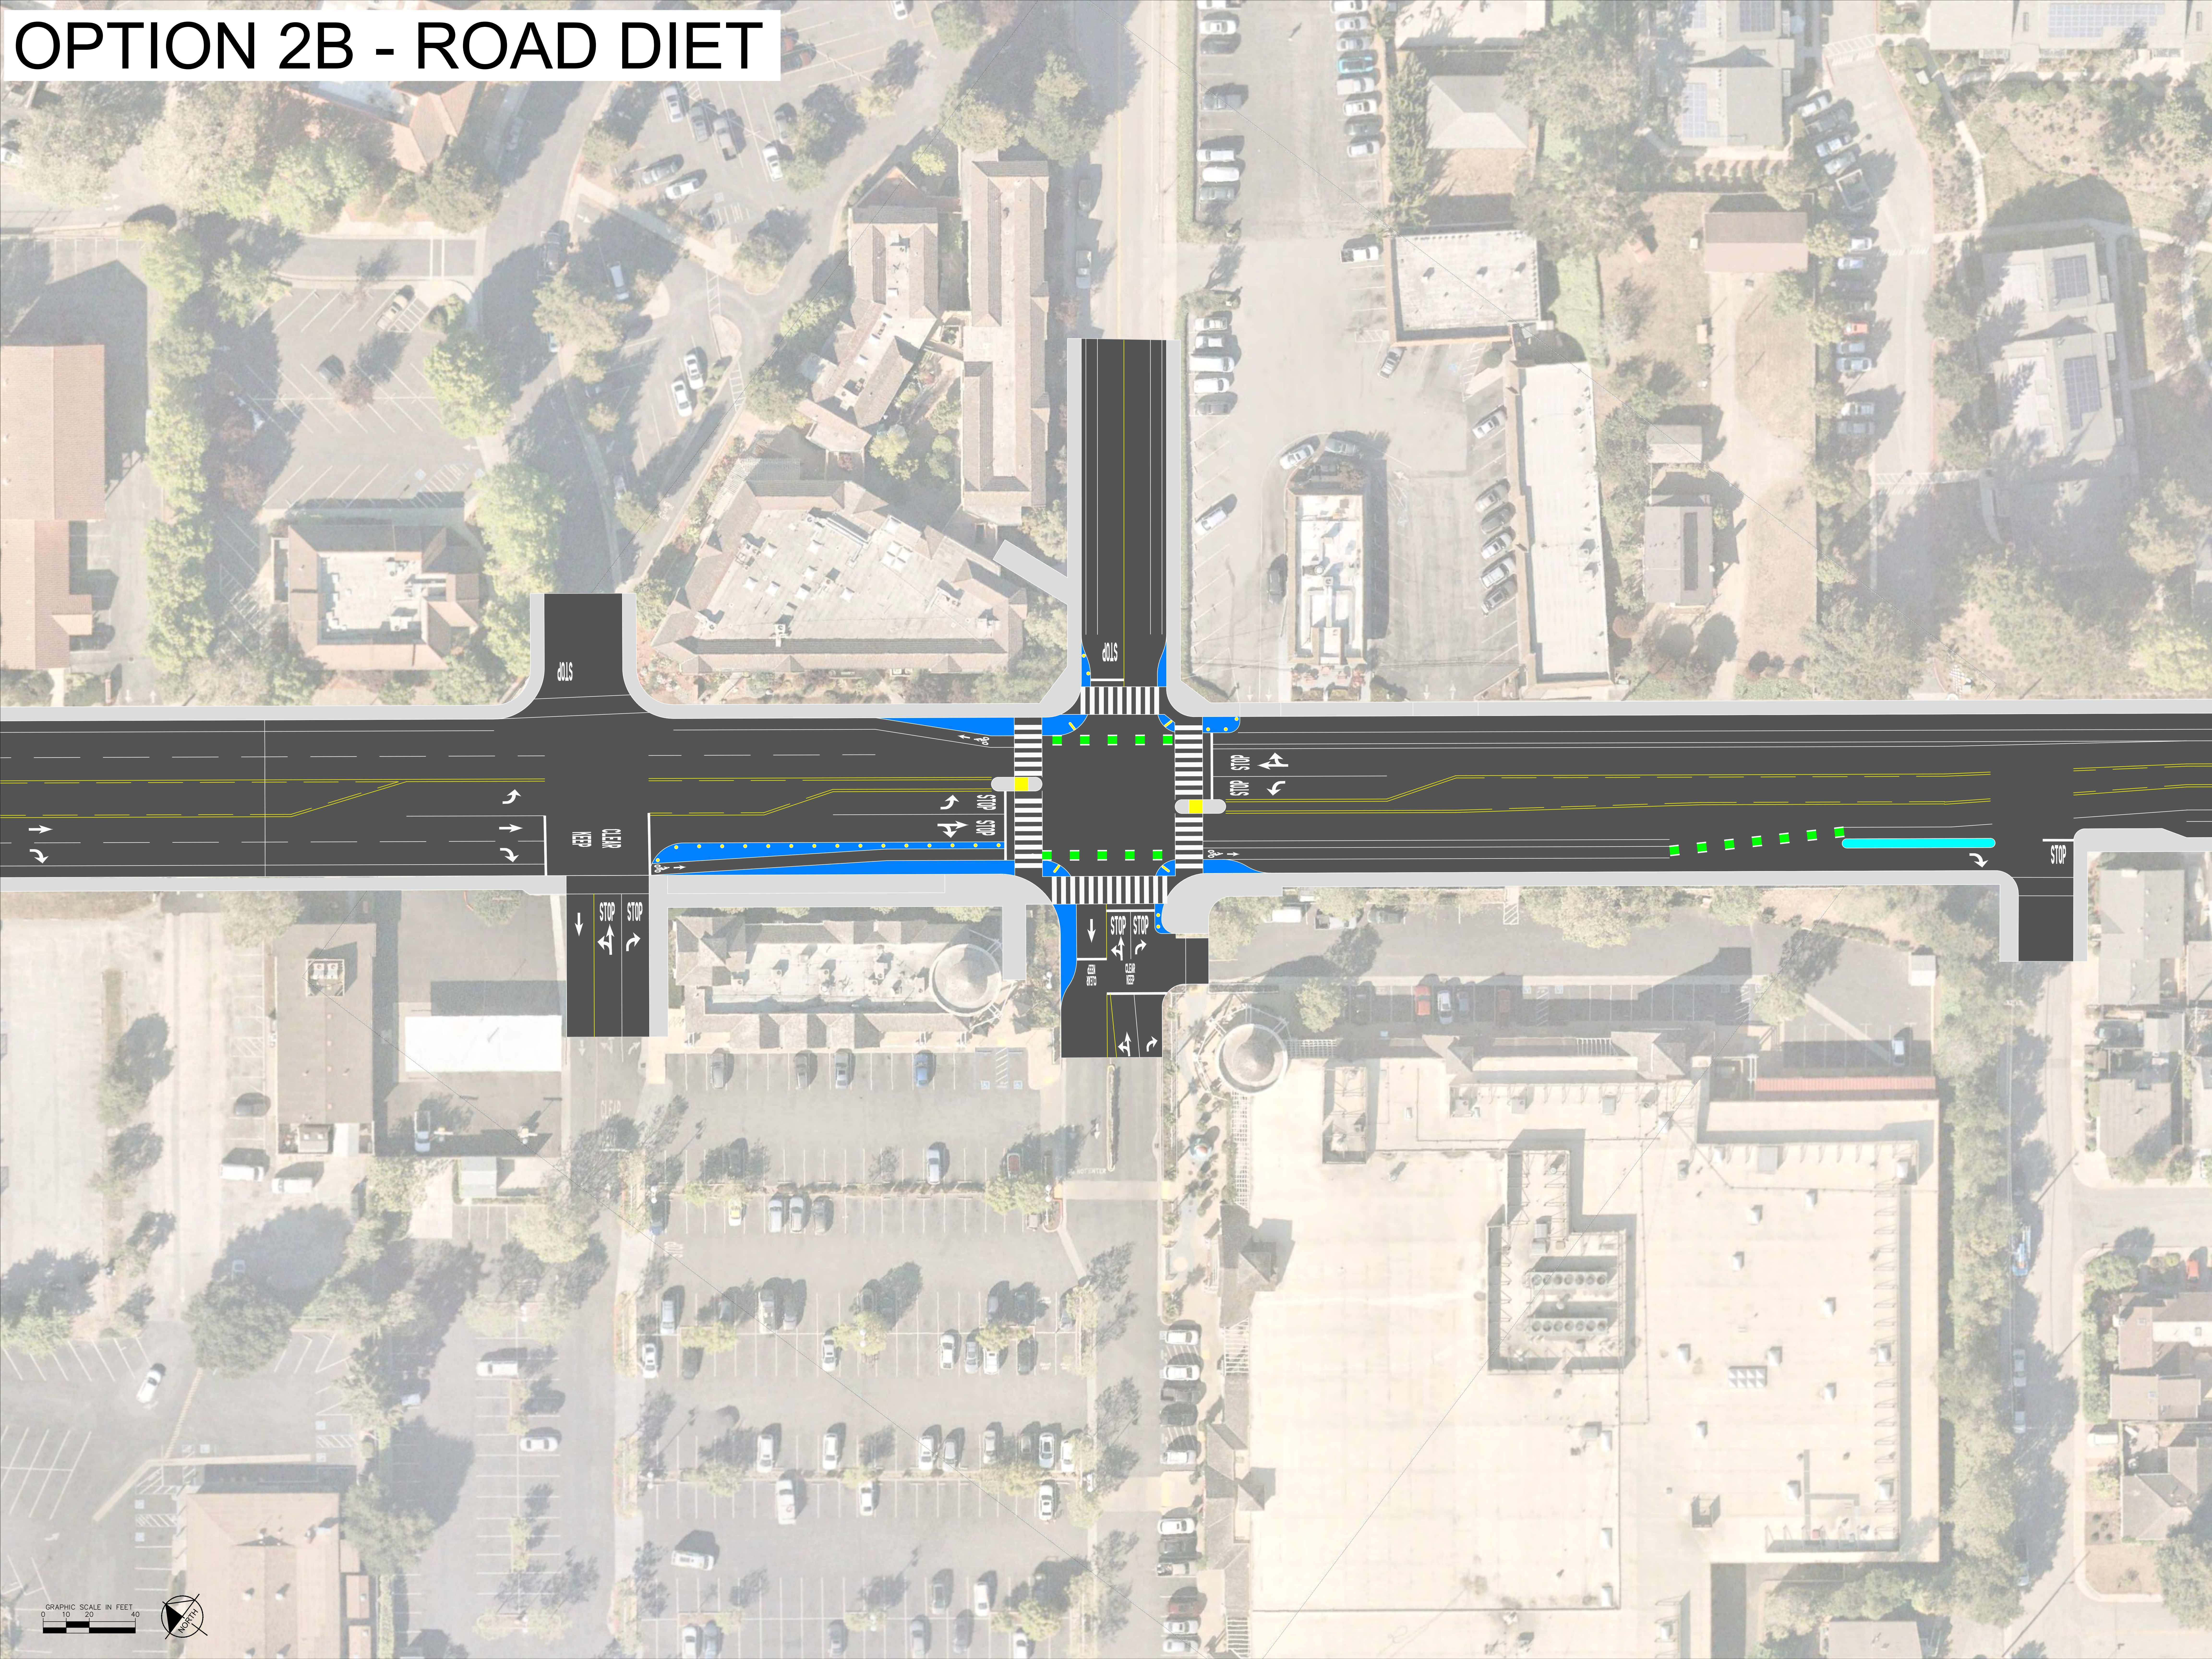

OPTION 2B - ROAD DIET

GRAPHIC SCALE IN FEET
0 10 20 40