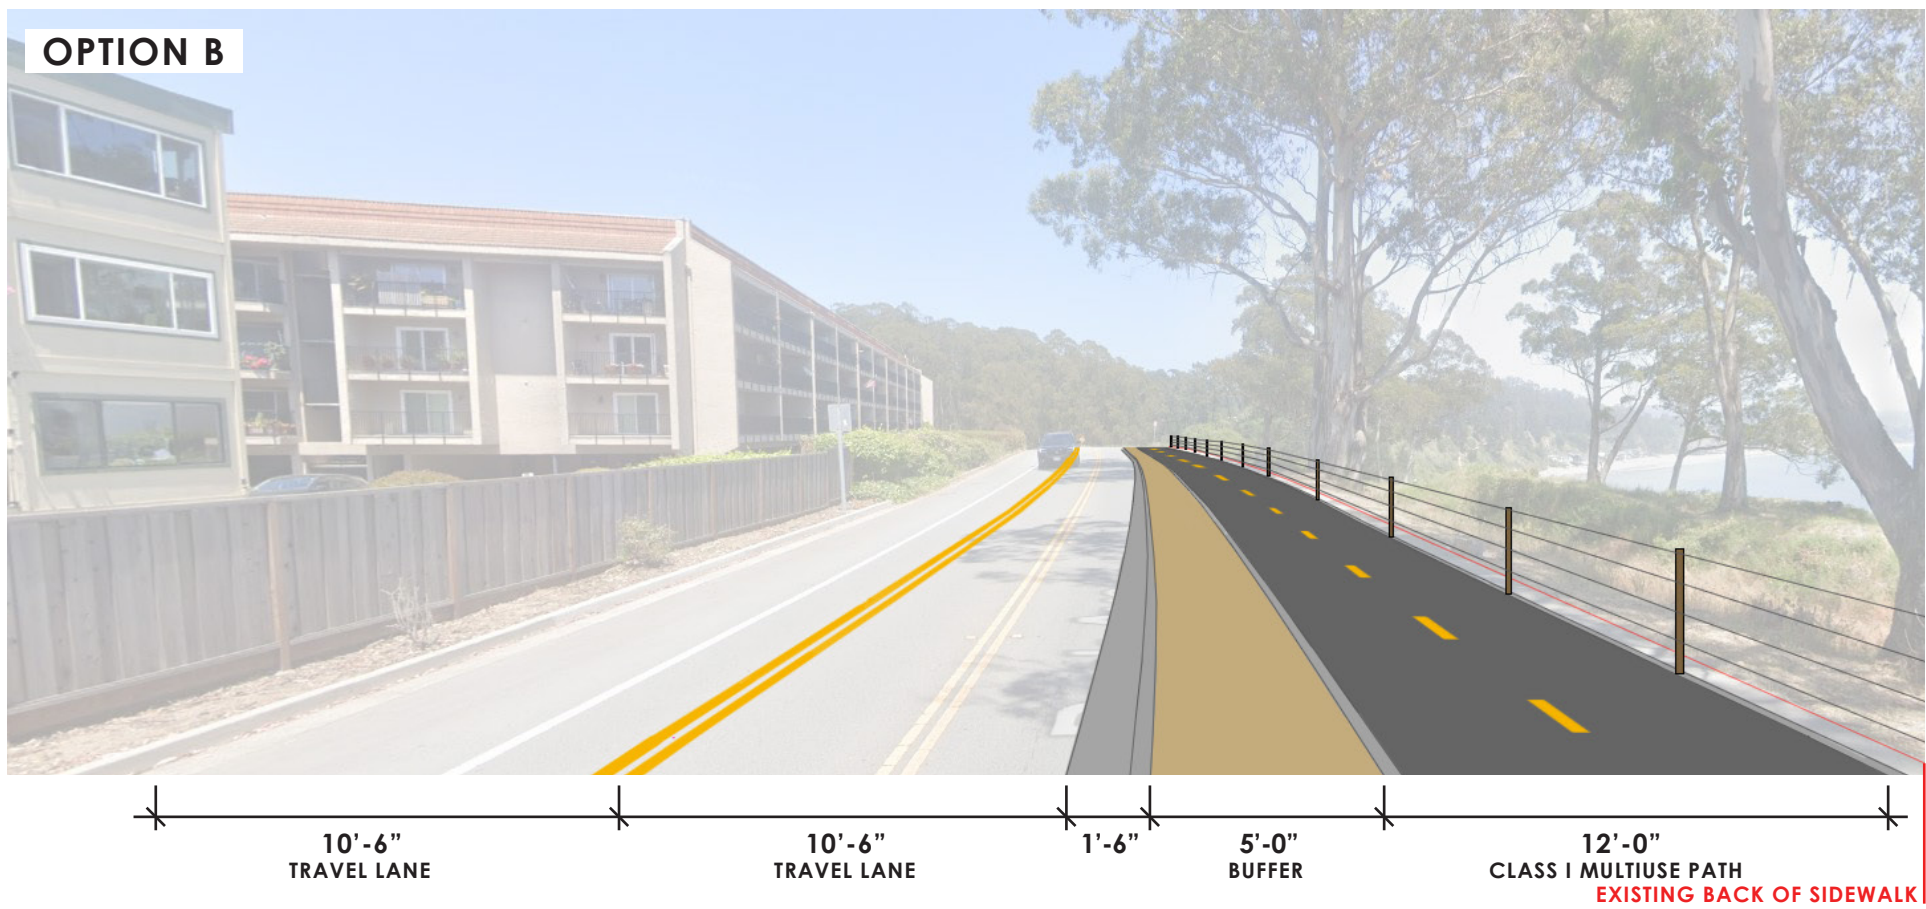

SANTA CRUZ RAIL TRAIL PARK AVE ALIGNMENTS - VIEW 1

CAPITOLA, CA

Background image: Google Earth. [Imagery date: December 2021]. Retrieved January 8, 2025, from <https://earth.google.com/>

JANUARY 21, 2025

SANTA CRUZ RAIL TRAIL PARK AVE ALIGNMENTS - VIEW 2

CAPITOLA, CA

Background image. Google Earth. [Imagery date: June 2024]. Retrieved January 10, 2025, from <https://earth.google.com/>

JANUARY 21, 2025