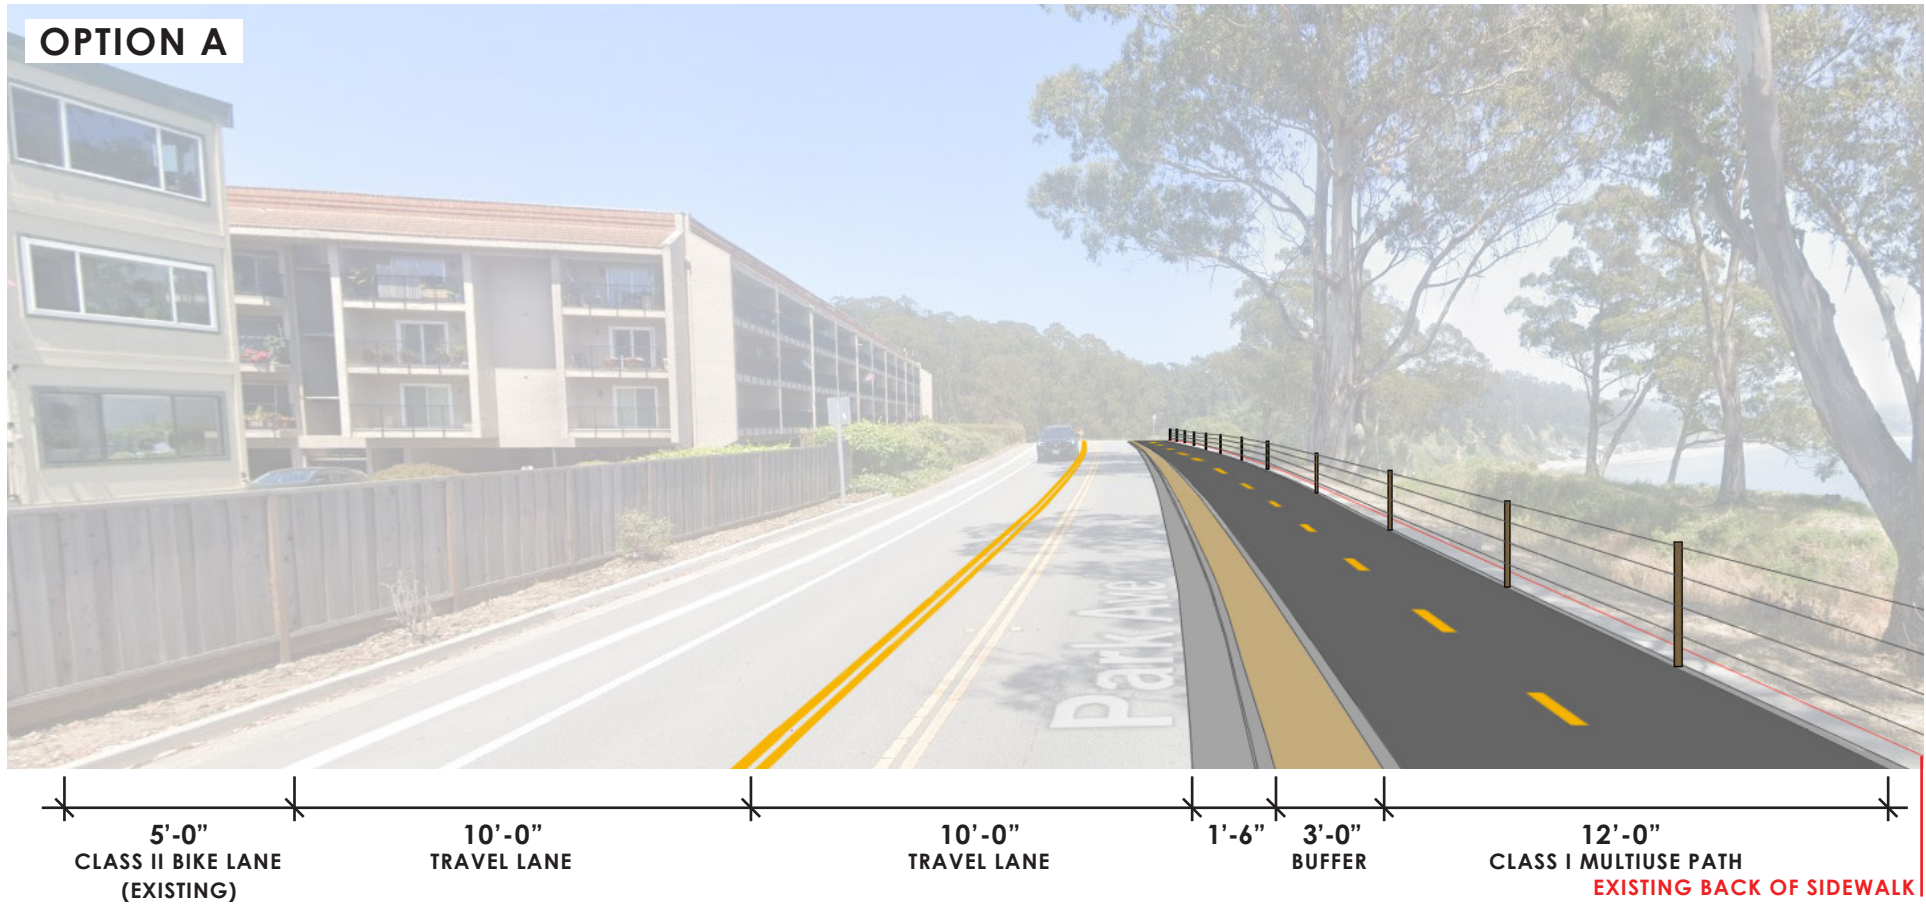

SANTA CRUZ RAIL TRAIL PARK AVE ALIGNMENTS - VIEW 1

CAPITOLA, CA

Background image: Google Earth. [Imagery date: December 2021]. Retrieved January 8, 2025, from <https://earth.google.com/>

JANUARY 21, 2025

SANTA CRUZ RAIL TRAIL PARK AVE ALIGNMENTS - VIEW 2

CAPITOLA, CA

Background image. Google Earth. [Imagery date: June 2024]. Retrieved January 10, 2025, from <https://earth.google.com/>

JANUARY 21, 2025