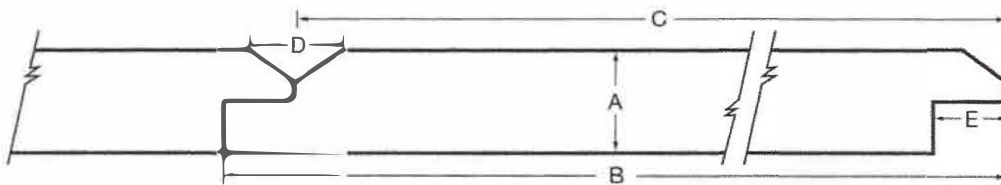

The V-Rustic profile features a deep “V” groove that creates an appealing shadow line effect. You’ll get bolder details that complement many Craftsman homes.

- Durable, poly-ash material resists moisture and bugs
- High level of dimensional stability during moisture and temperature changes

- Comes pre-primed and ready for paint
- No edge sealing of cuts required
- Suitable for ground contact
- Available in 16' lengths

[View Idea Gallery](#)

TruExterior Siding & Trim Brochure

Nominal Size	Actual Thickness (A)	Actual Width (B)	Reveal (C)	Channel (D)	Tongue (E)
1 x 6	0.6875"	5.50"	5.0"	0.354"	0.531"
1 x 8	0.6875"	7.50"	7.0"	0.354"	0.531"
1 x 10	0.6875"	9.50"	9.0"	0.354"	0.531"

Nominal Size	Actual Thickness (A)	Actual Width (B)	Reveal (C)
1 x 6	11/16"	5-1/2"	5"
1 x 8	11/16"	7-1/2"	7"
1 x 10	11/16"	9-1/2"	9"

Nominal Size	Actual Thickness (A)	Actual Width (B)	Reveal (C)
1 x 6	11/16"	5-1/2"	4-31/32"
1 x 8	11/16"	7-1/4"	6-23/32"
1 x 10	11/16"	9-1/4"	8-23/32"

Nominal Size	Actual Thickness (A)	Actual Width (B)	Reveal (C)
1 x 6	11/16"	5-1/2"	4-31/32"
1 x 8	11/16"	7-1/4"	6-23/32"
1 x 10	11/16"	9-1/4"	8-23/32"

Nominal Size	Actual Thickness (A)	Actual Width (B)	Reveal (C)
1 x 6	11/16"	5-1/2"	4-31/32"
1 x 8	11/16"	7-1/2"	6-31/32"
1 x 10	11/16"	9-1/2"	8-31/32"