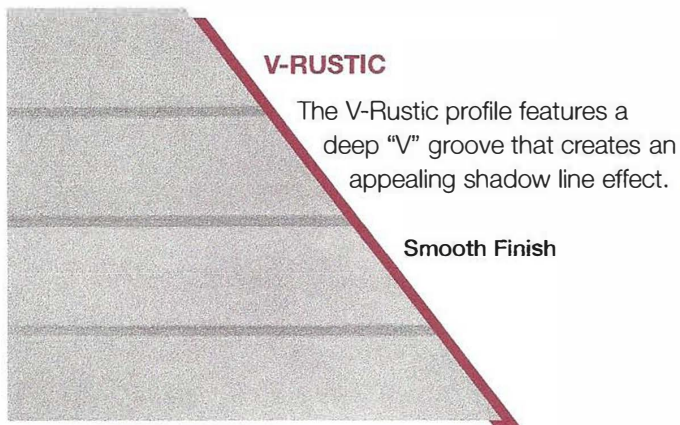

Nominal Size	Actual Thickness (A)	Actual Width (B)	Reveal (C)
1 x 6	11/16"	5-1/2"	5"
1 x 8	11/16"	7-1/2"	7"
1 x 10	11/16"	9-1/2"	9"