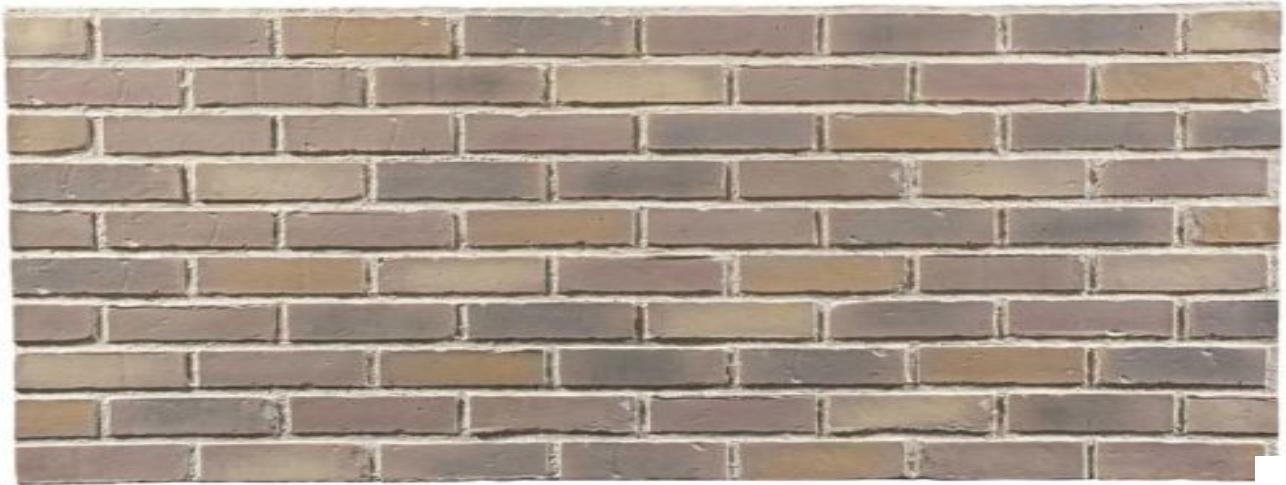

The V-Rustic profile features a deep “V” groove that creates an appealing shadow line effect. You’ll get bolder details that complement many Craftsman homes.

- Durable, poly-ash material resists moisture and bugs
- High level of dimensional stability during moisture and temperature changes

TruExterior Siding comes pre-primed and does require paint.

herma-Tru Benchmark Doors

[Faux Brick Panels](#)

Historic Brick-Standard-Colonial Tan

STANDARD

0 reviews

\$99.95

QTY: 1

BUY NOW

ORDER SAMPLES

ADD TO QUOTE

[ADD TO WISH LIST](#)

PRODUCT DESCRIPTION

HISTORIC BRICK-STANDARD-COLONIAL TAN DESCRIPTION

Color: Colonial Tan, Tan, Burnt Orange, Old World, Dark Brick Dark Grout, Dark Brick Gray Grout, Red Brick Gray Grout