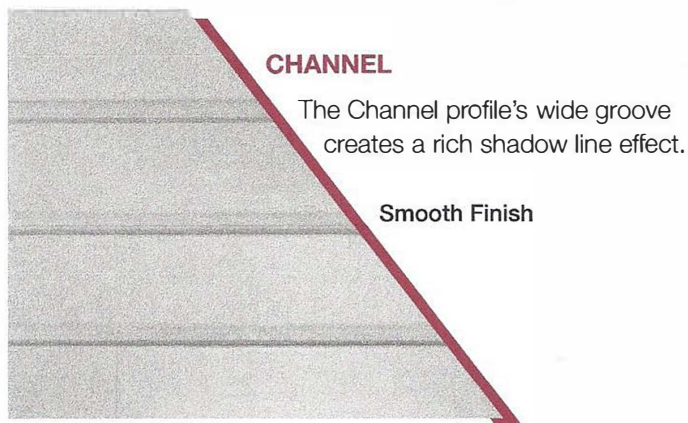

Nominal Size	Actual Thickness (A)	Actual Width (B)	Reveal (C)
1 x 6	11/16"	5-1/2"	4-31/32"
1 x 8	11/16"	7-1/4"	6-23/32"
1 x 10	11/16"	9-1/4"	8-23/32"