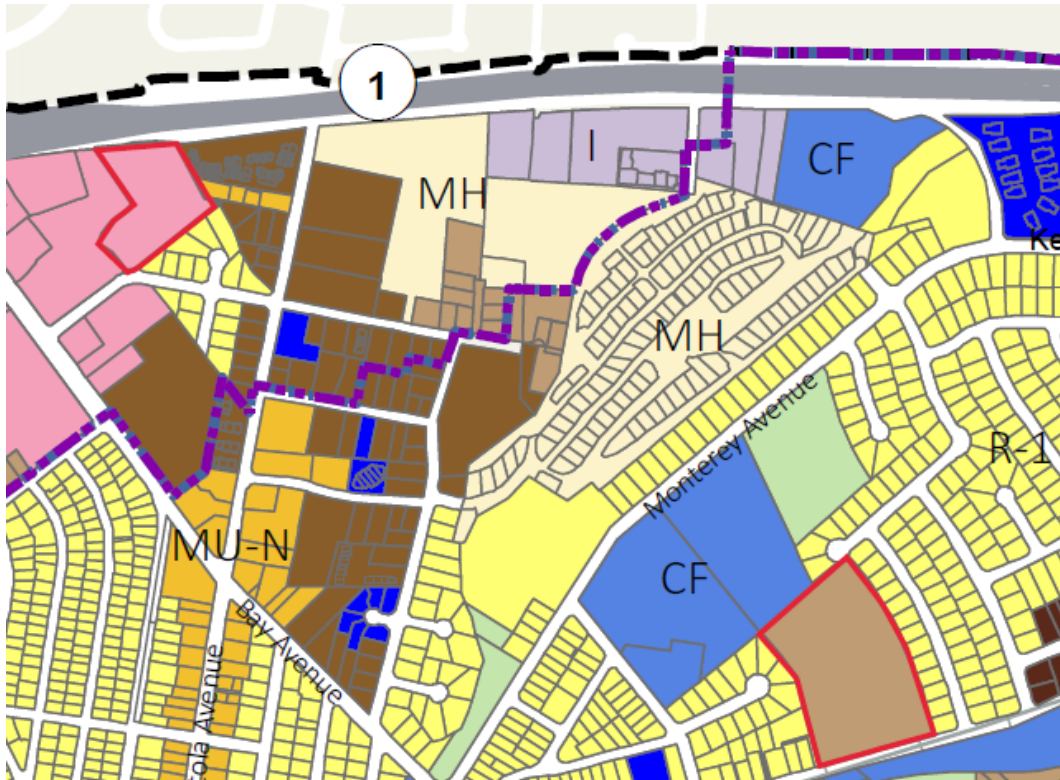

Existing Zoning Map (with AHO Overlay)

Proposed Zoning Map (without AHO Overlay)

1. 720 Hill Street
2. 600 Park Avenue

Overlay Zones*
~~AHO - Affordable Housing Overlay~~