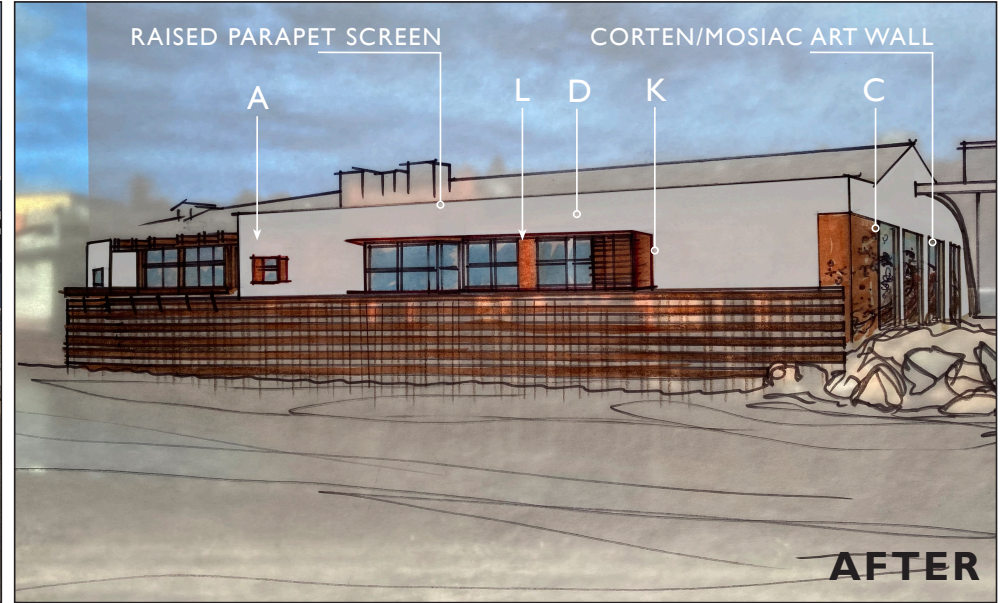

BEFORE & AFTER | ESPLANADE ELEVATION

CLEAR WESTERN RED CEDAR

DARK RIBBED TILE ACCENT

SEALED CORTEN STEEL

INTEGRAL COLOR STUCCO/ SMOOTH FINISH / WARM OFFWHITE

CLEAR WESTERN RED CEDAR TRELLIS/AWNING

ESPLANADE STREET SCAPE - MY THAI BEACH | PIZZA MY HEART | THE BAY BAR | THE SAND BAR

BEFORE & AFTER | LAGOON ELEVATION

CLEAR WESTERN RED CEDAR

CORTEN FRAME WINDOW

SEALED CORTEN STEEL

INTEGRAL COLOR STUCCO/ SMOOTH FINISH / WARM OFF WHITE

SLIDING LOUVERED SCREEN

BEFORE

AFTER

ESPLANADE STREET SCAPE - MY THAI BEACH | PIZZA MY HEART | THE BAY BAR | THE SAND BAR