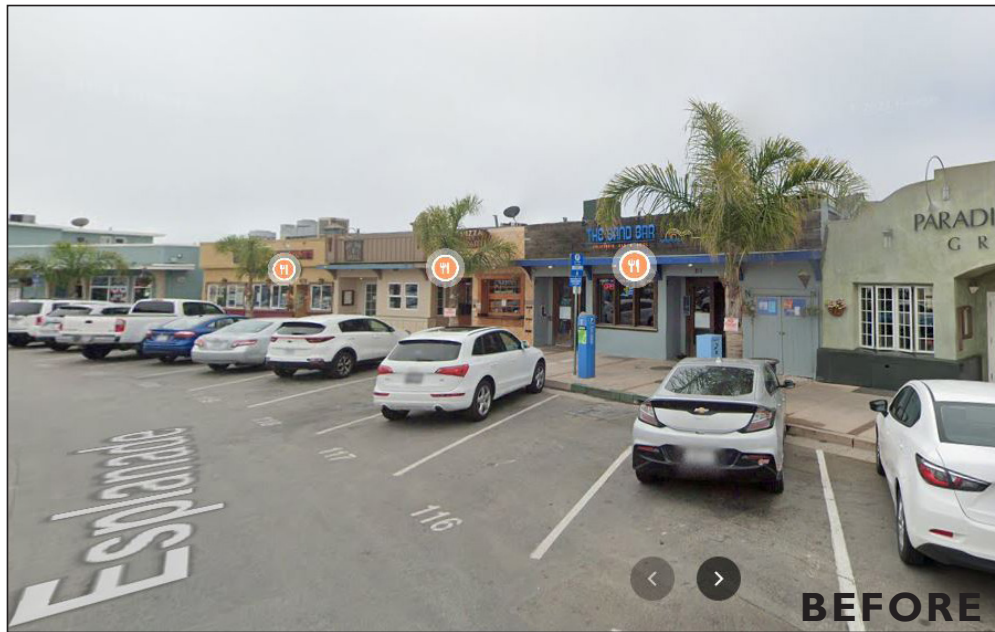

BEFORE & AFTER | ESPLANADE ELEVATION

CLEAR WESTERN RED CEDAR

DARK RIBBED TILE ACCENT

SEALED CORTEN STEEL

INTEGRAL COLOR STUCCO/ SMOOTH FINISH / WARM OFFWHITE

CLEAR WESTERN RED CEDAR TRELLIS/AWNING

ESPLANADE STREET SCAPE - MY THAI BEACH | PIZZA MY HEART | THE BAY BAR | THE SAND BAR

BEFORE & AFTER | LAGOON ELEVATION

CLEAR WESTERN RED CEDAR

CORTEN FRAME WINDOW

SEALED CORTEN STEEL

INTEGRAL COLOR STUCCO/ SMOOTH FINISH / WARM OFF WHITE

SLIDING LOUVERED SCREEN

BEFORE

AFTER

ESPLANADE STREET SCAPE - MY THAI BEACH | PIZZA MY HEART | THE BAY BAR | THE SAND BAR