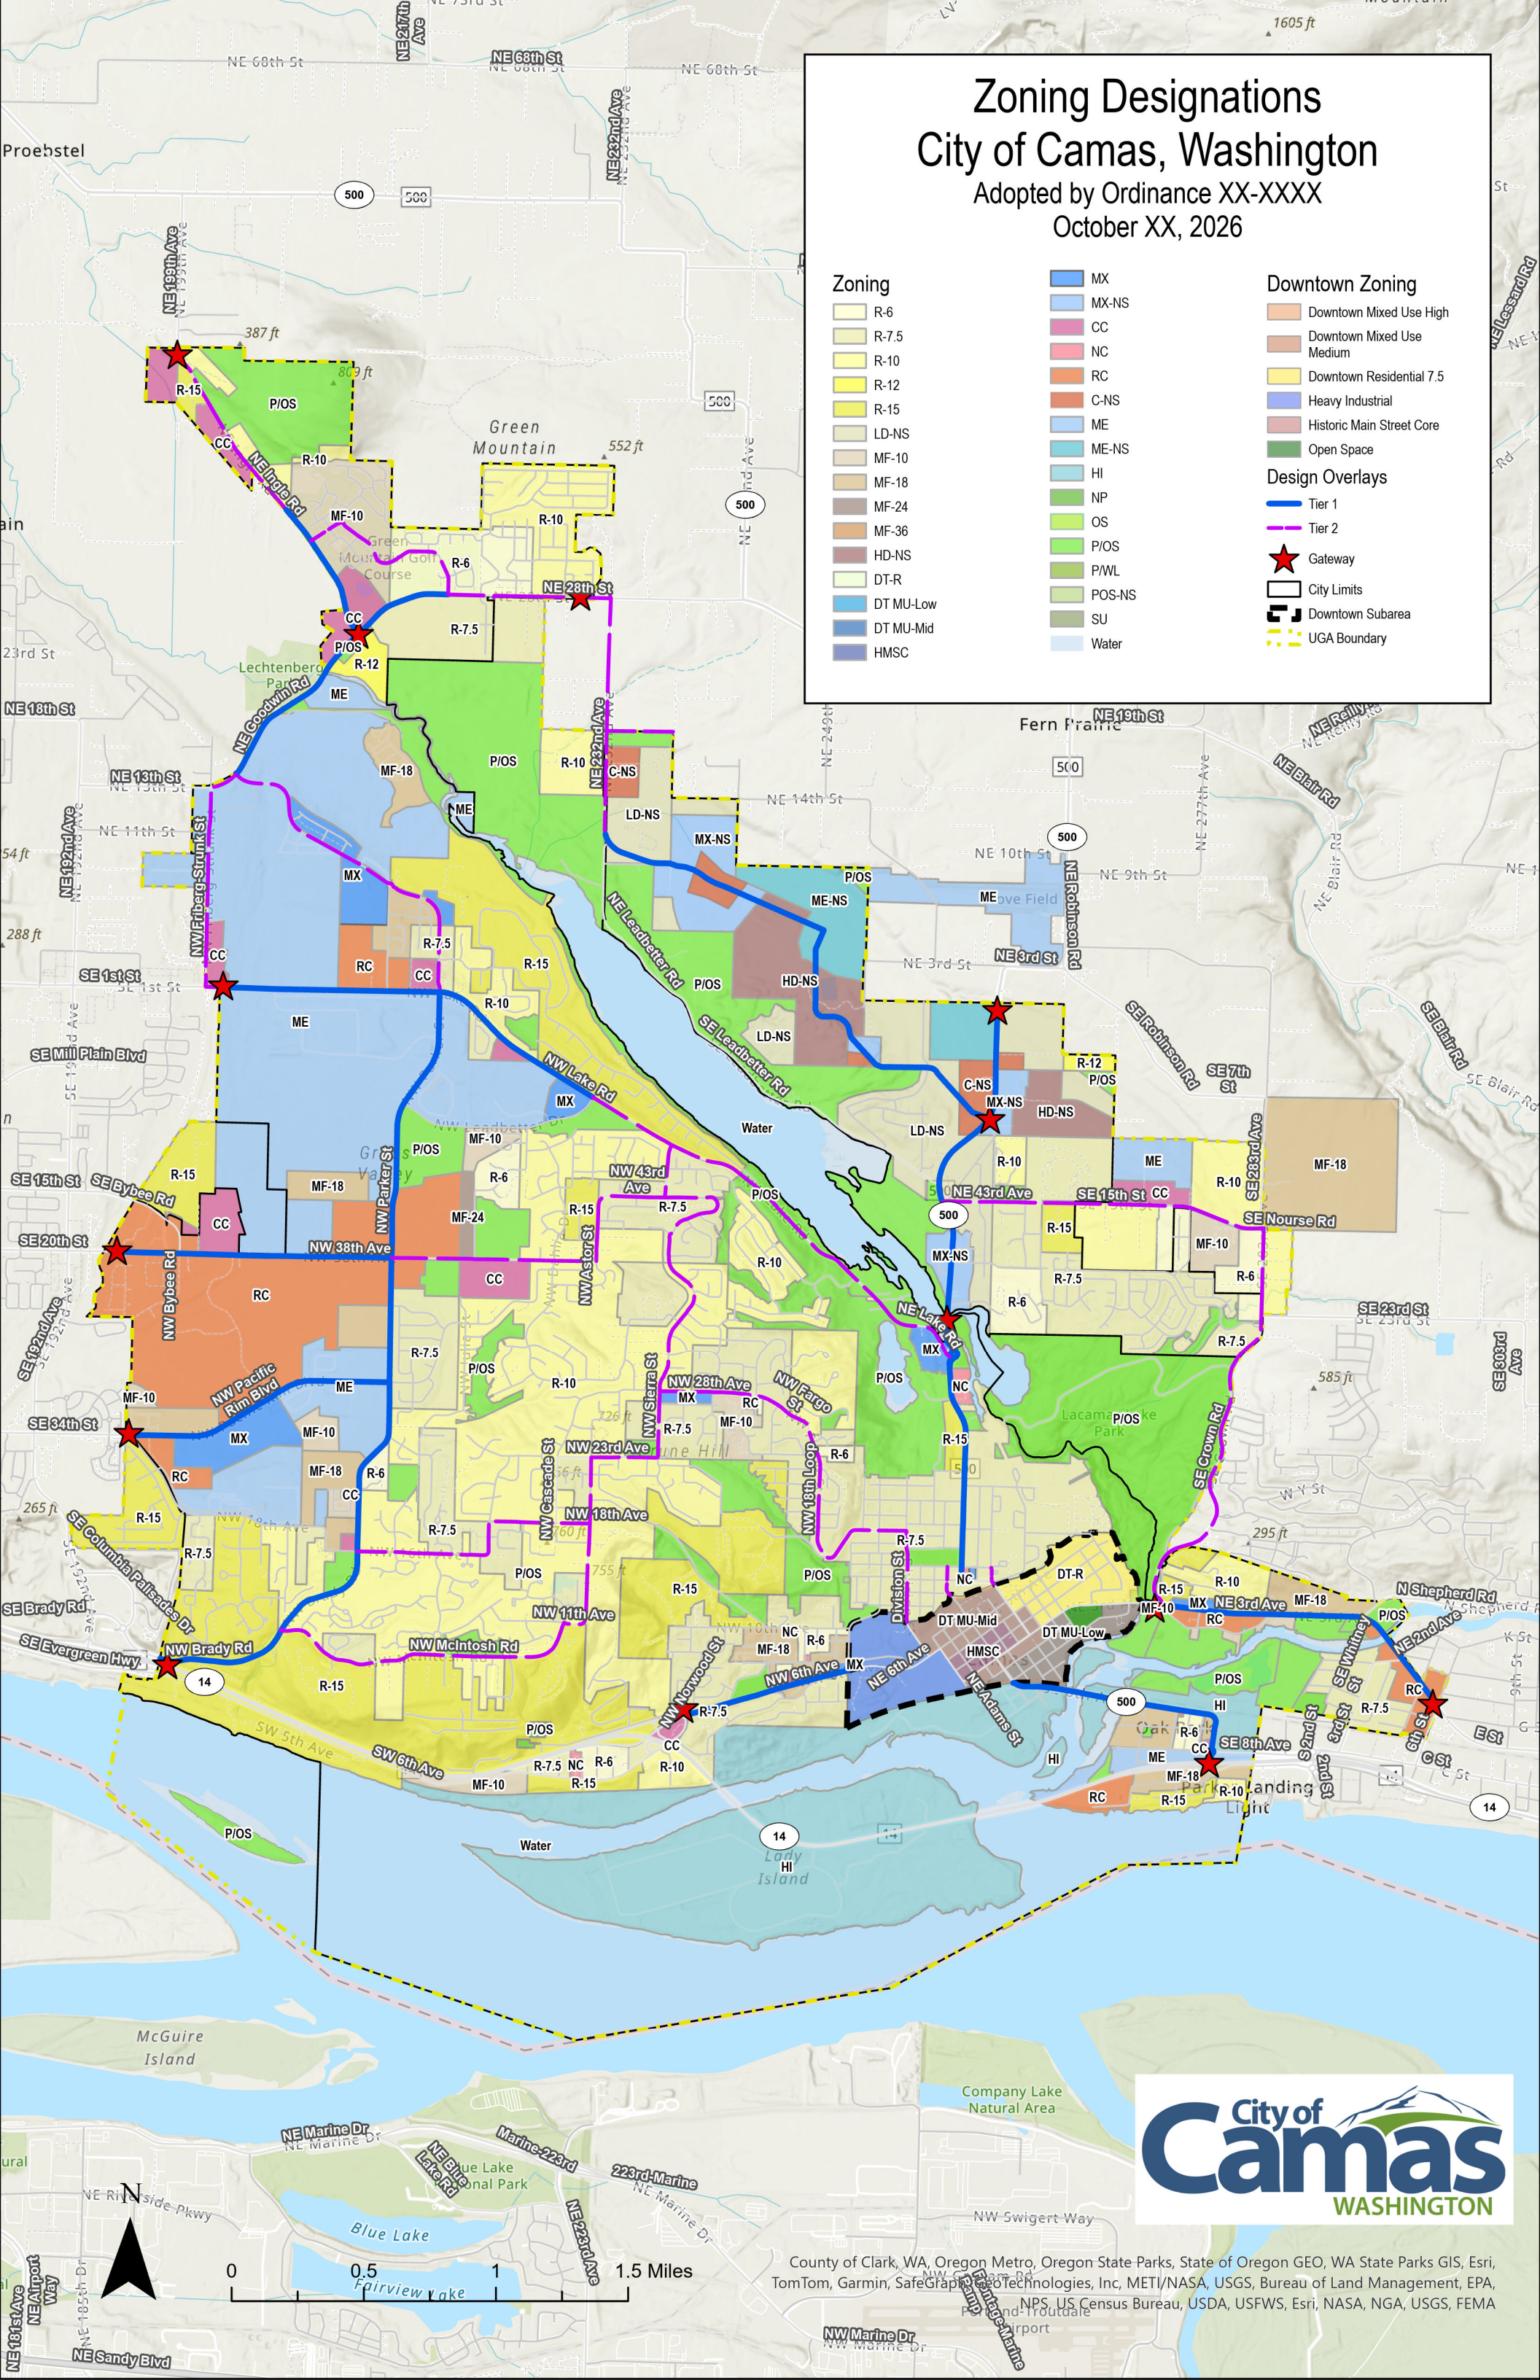

Zoning Designations

City of Camas, Washington

Adopted by Ordinance XX-XXXX
October XX, 2026

Zoning		Downtown Zoning	
R-6	MX	Downtown Mixed Use High	Heavy Industrial
R-7.5	MX-NS	Downtown Mixed Use Medium	Historic Main Street Core
R-10	CC	Downtown Residential 7.5	Open Space
R-12	NC		
R-15	RC		
LD-NS	C-NS		
MF-10	ME		
MF-18	ME-NS		
MF-24	HI		
MF-36	NP		
HD-NS	OS		
DT-R	P/OS		
DT MU-Low	P/WL		
DT MU-Mid	POS-NS		
HMSC	SU		
	Water		

County of Clark, WA, Oregon Metro, Oregon State Parks, State of Oregon GEO, WA State Parks GIS, Esri, TomTom, Garmin, SafeGraph, and other technologies, Inc, METI/NASA, USGS, Bureau of Land Management, EPA, NPS, US Census Bureau, USDA, USFWS, Esri, NASA, NGA, USGS, FEMA