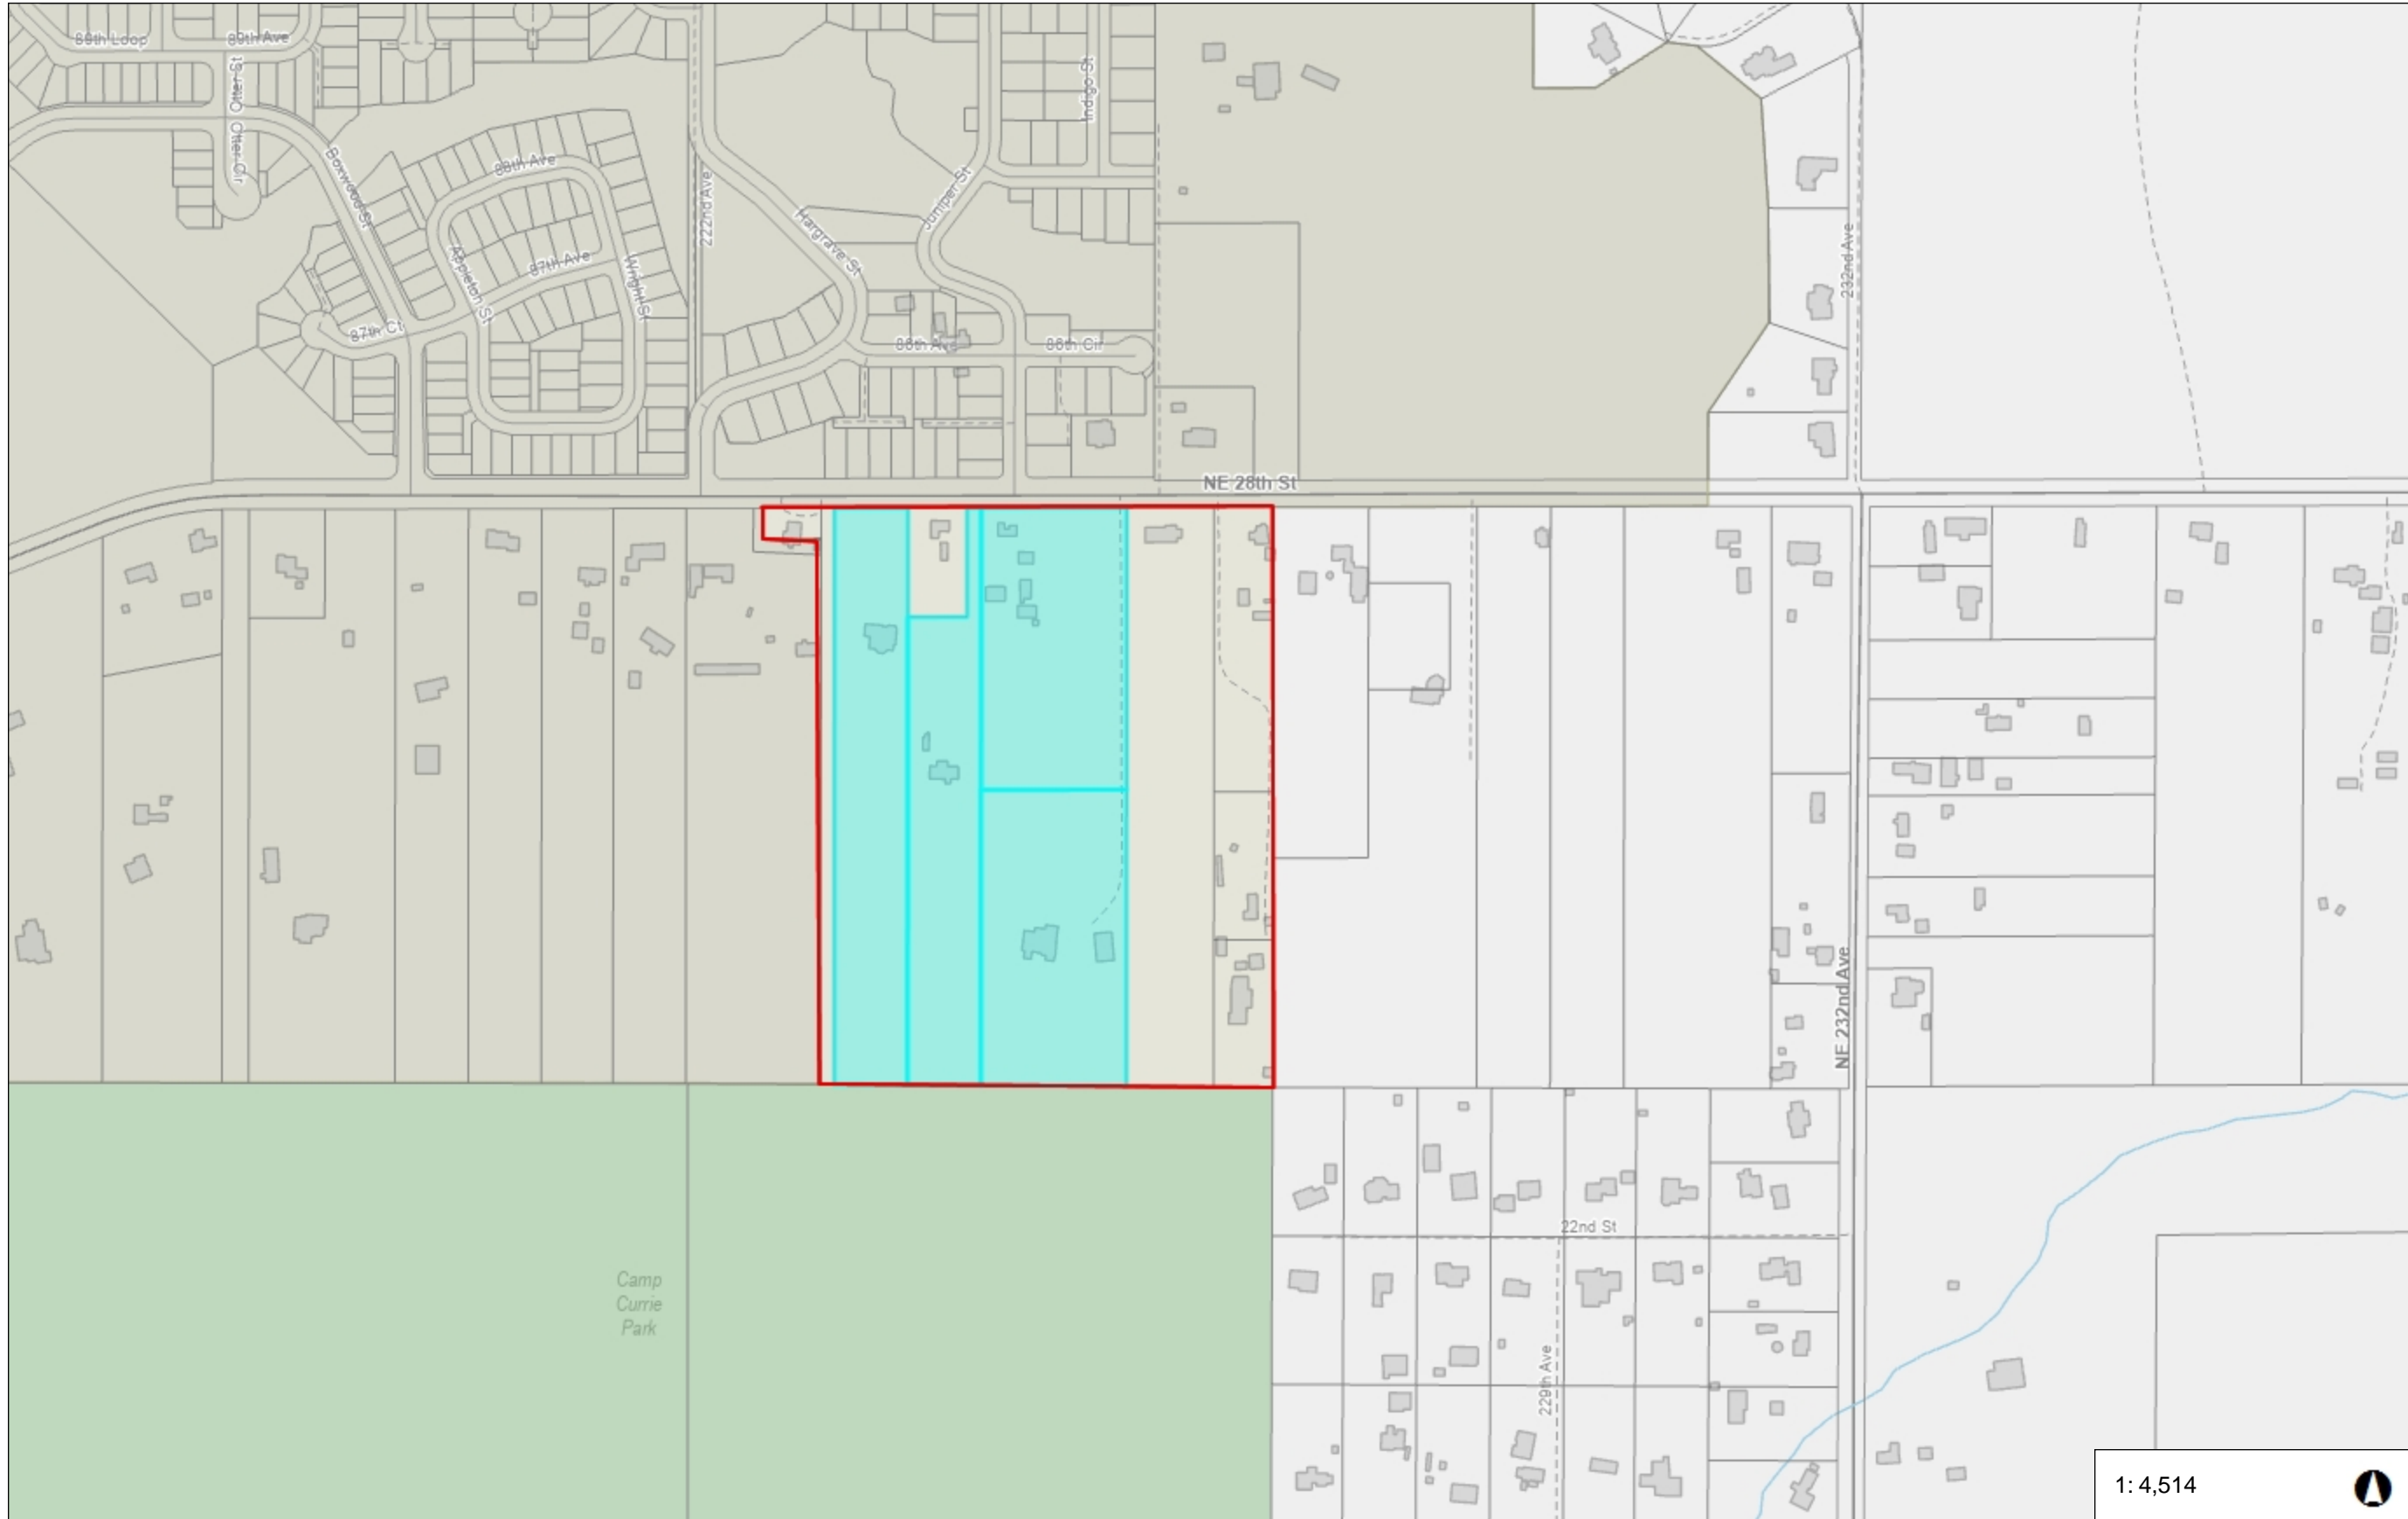

Staff Recommended Map

- Legend**
-  Building Footprints
 -  Taxlots

Notes:

1:4,514

0.1 0 0.07 0.1 Miles